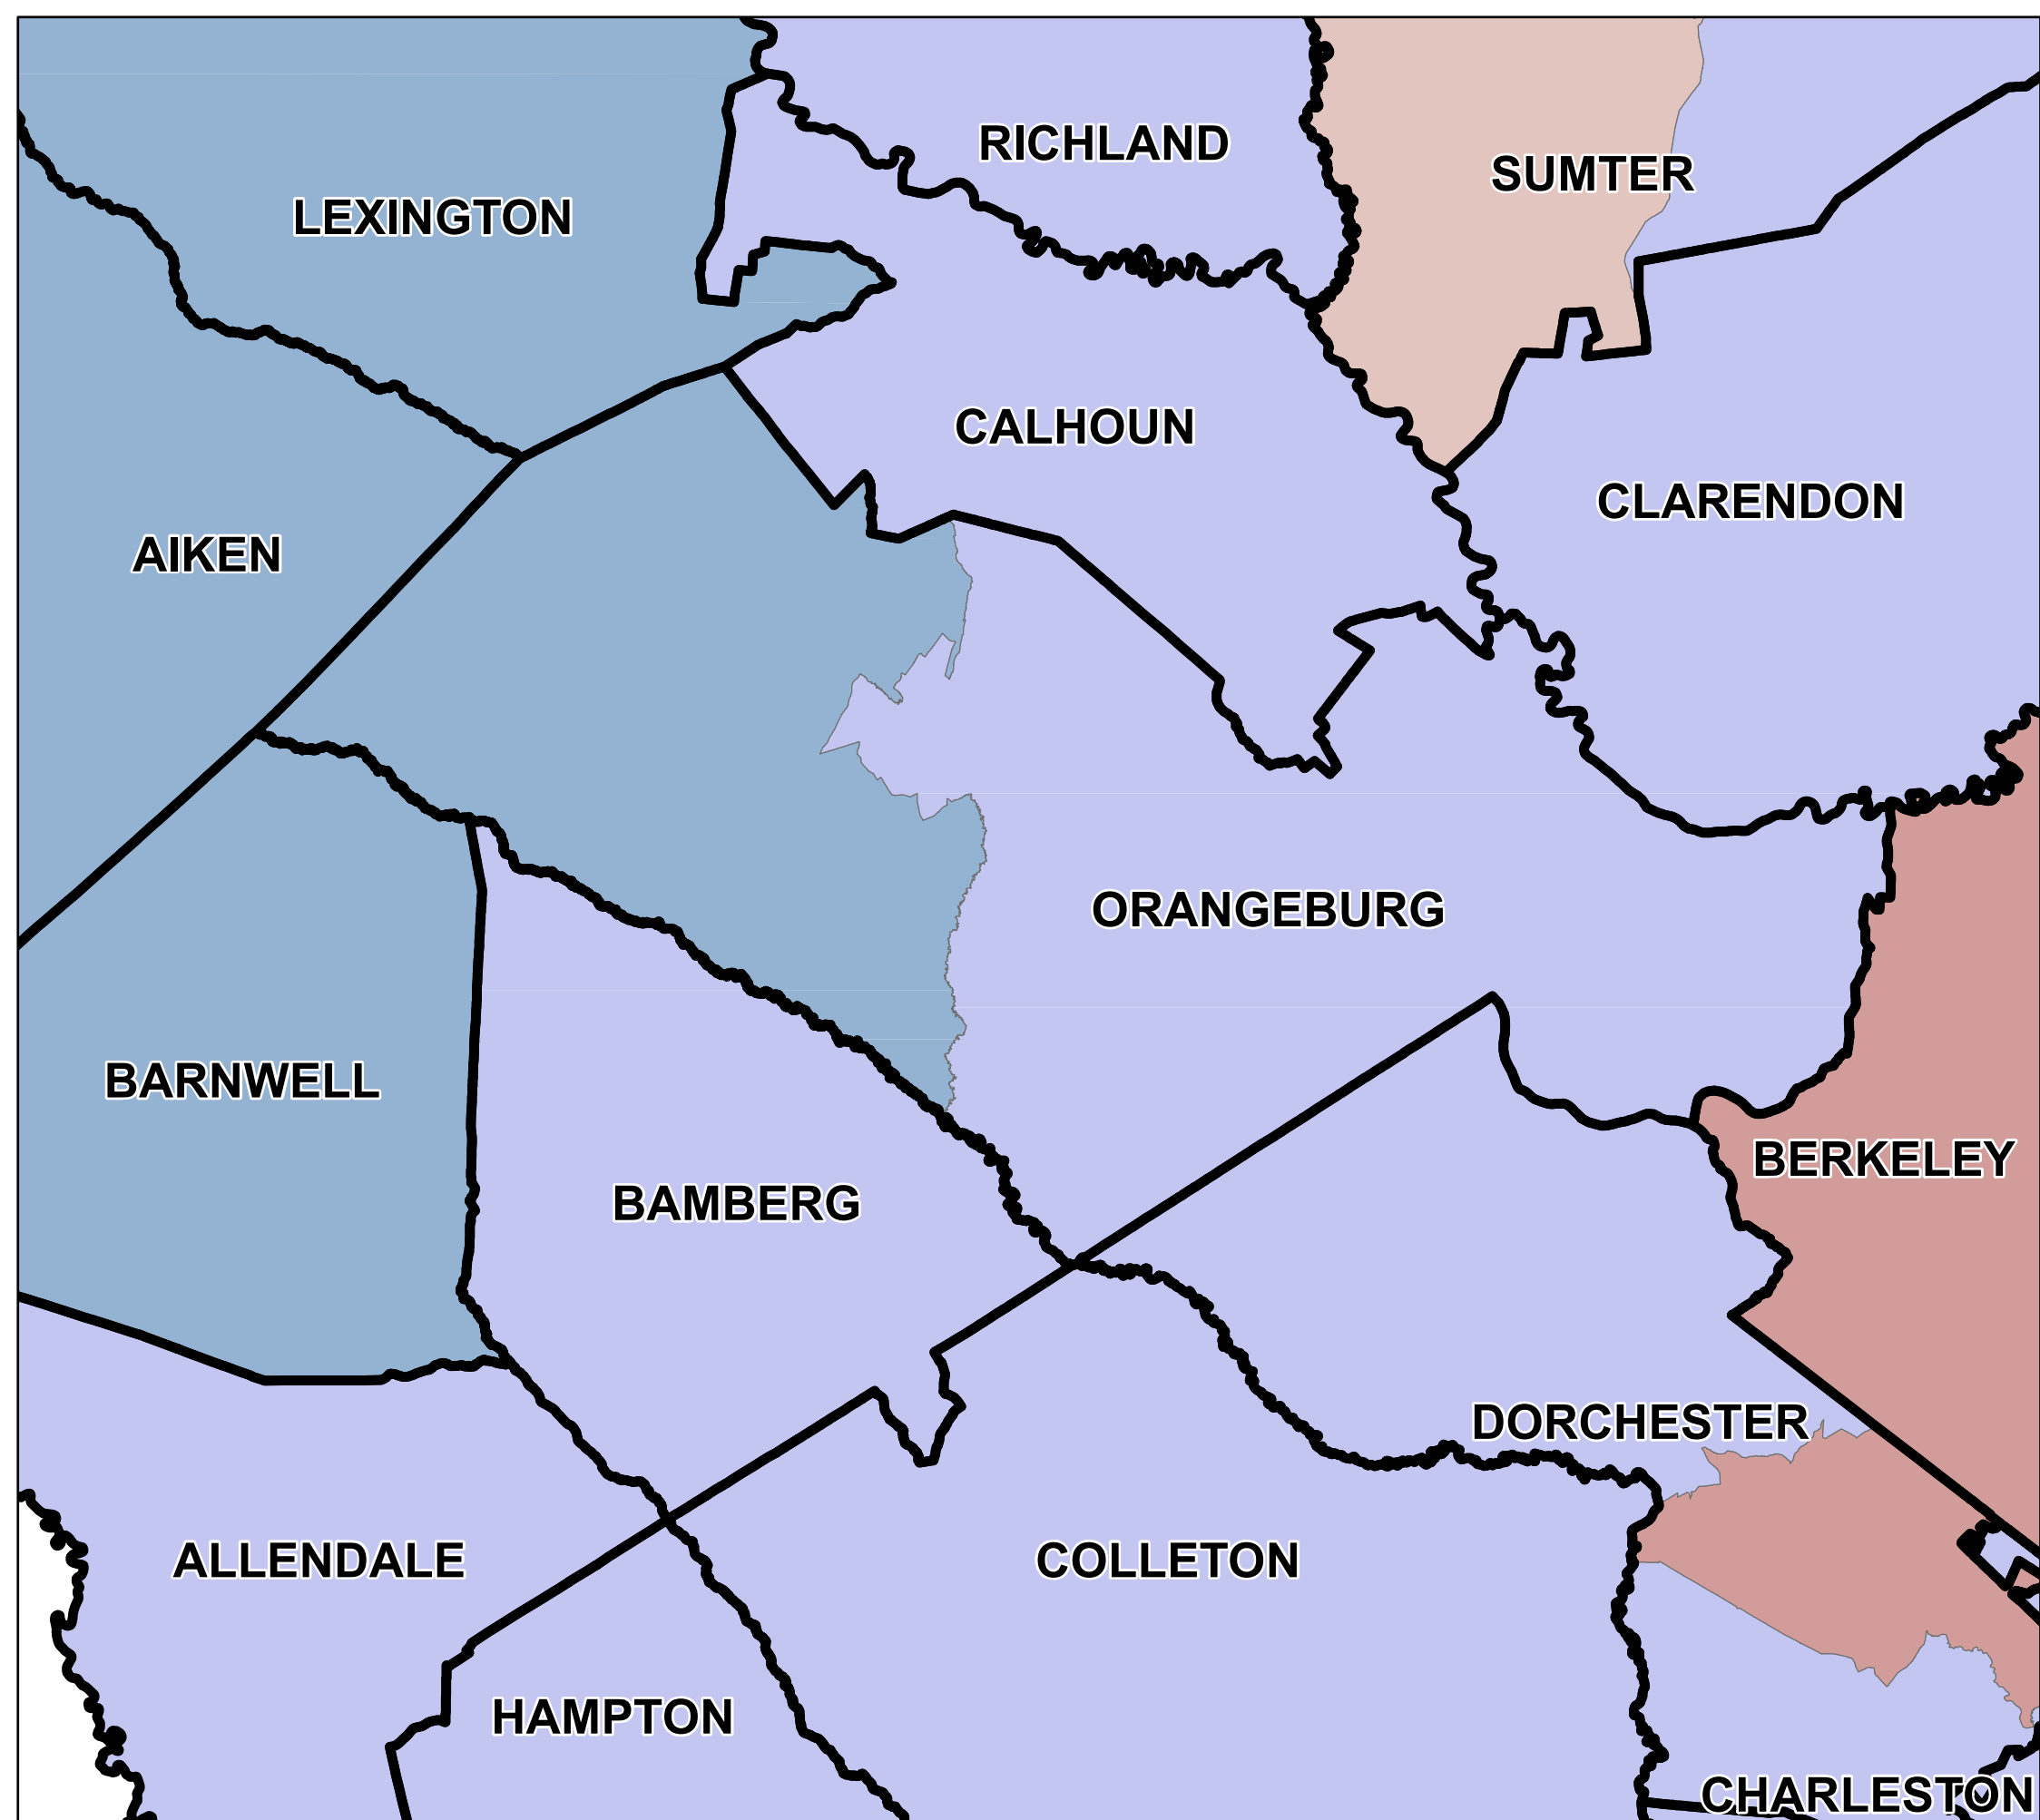

Orangeburg County Congressional Districts

S.865

— Roads
— County Boundary

Congressional District

- 1
- 2
- 5
- 6

Date: 2/8/2022