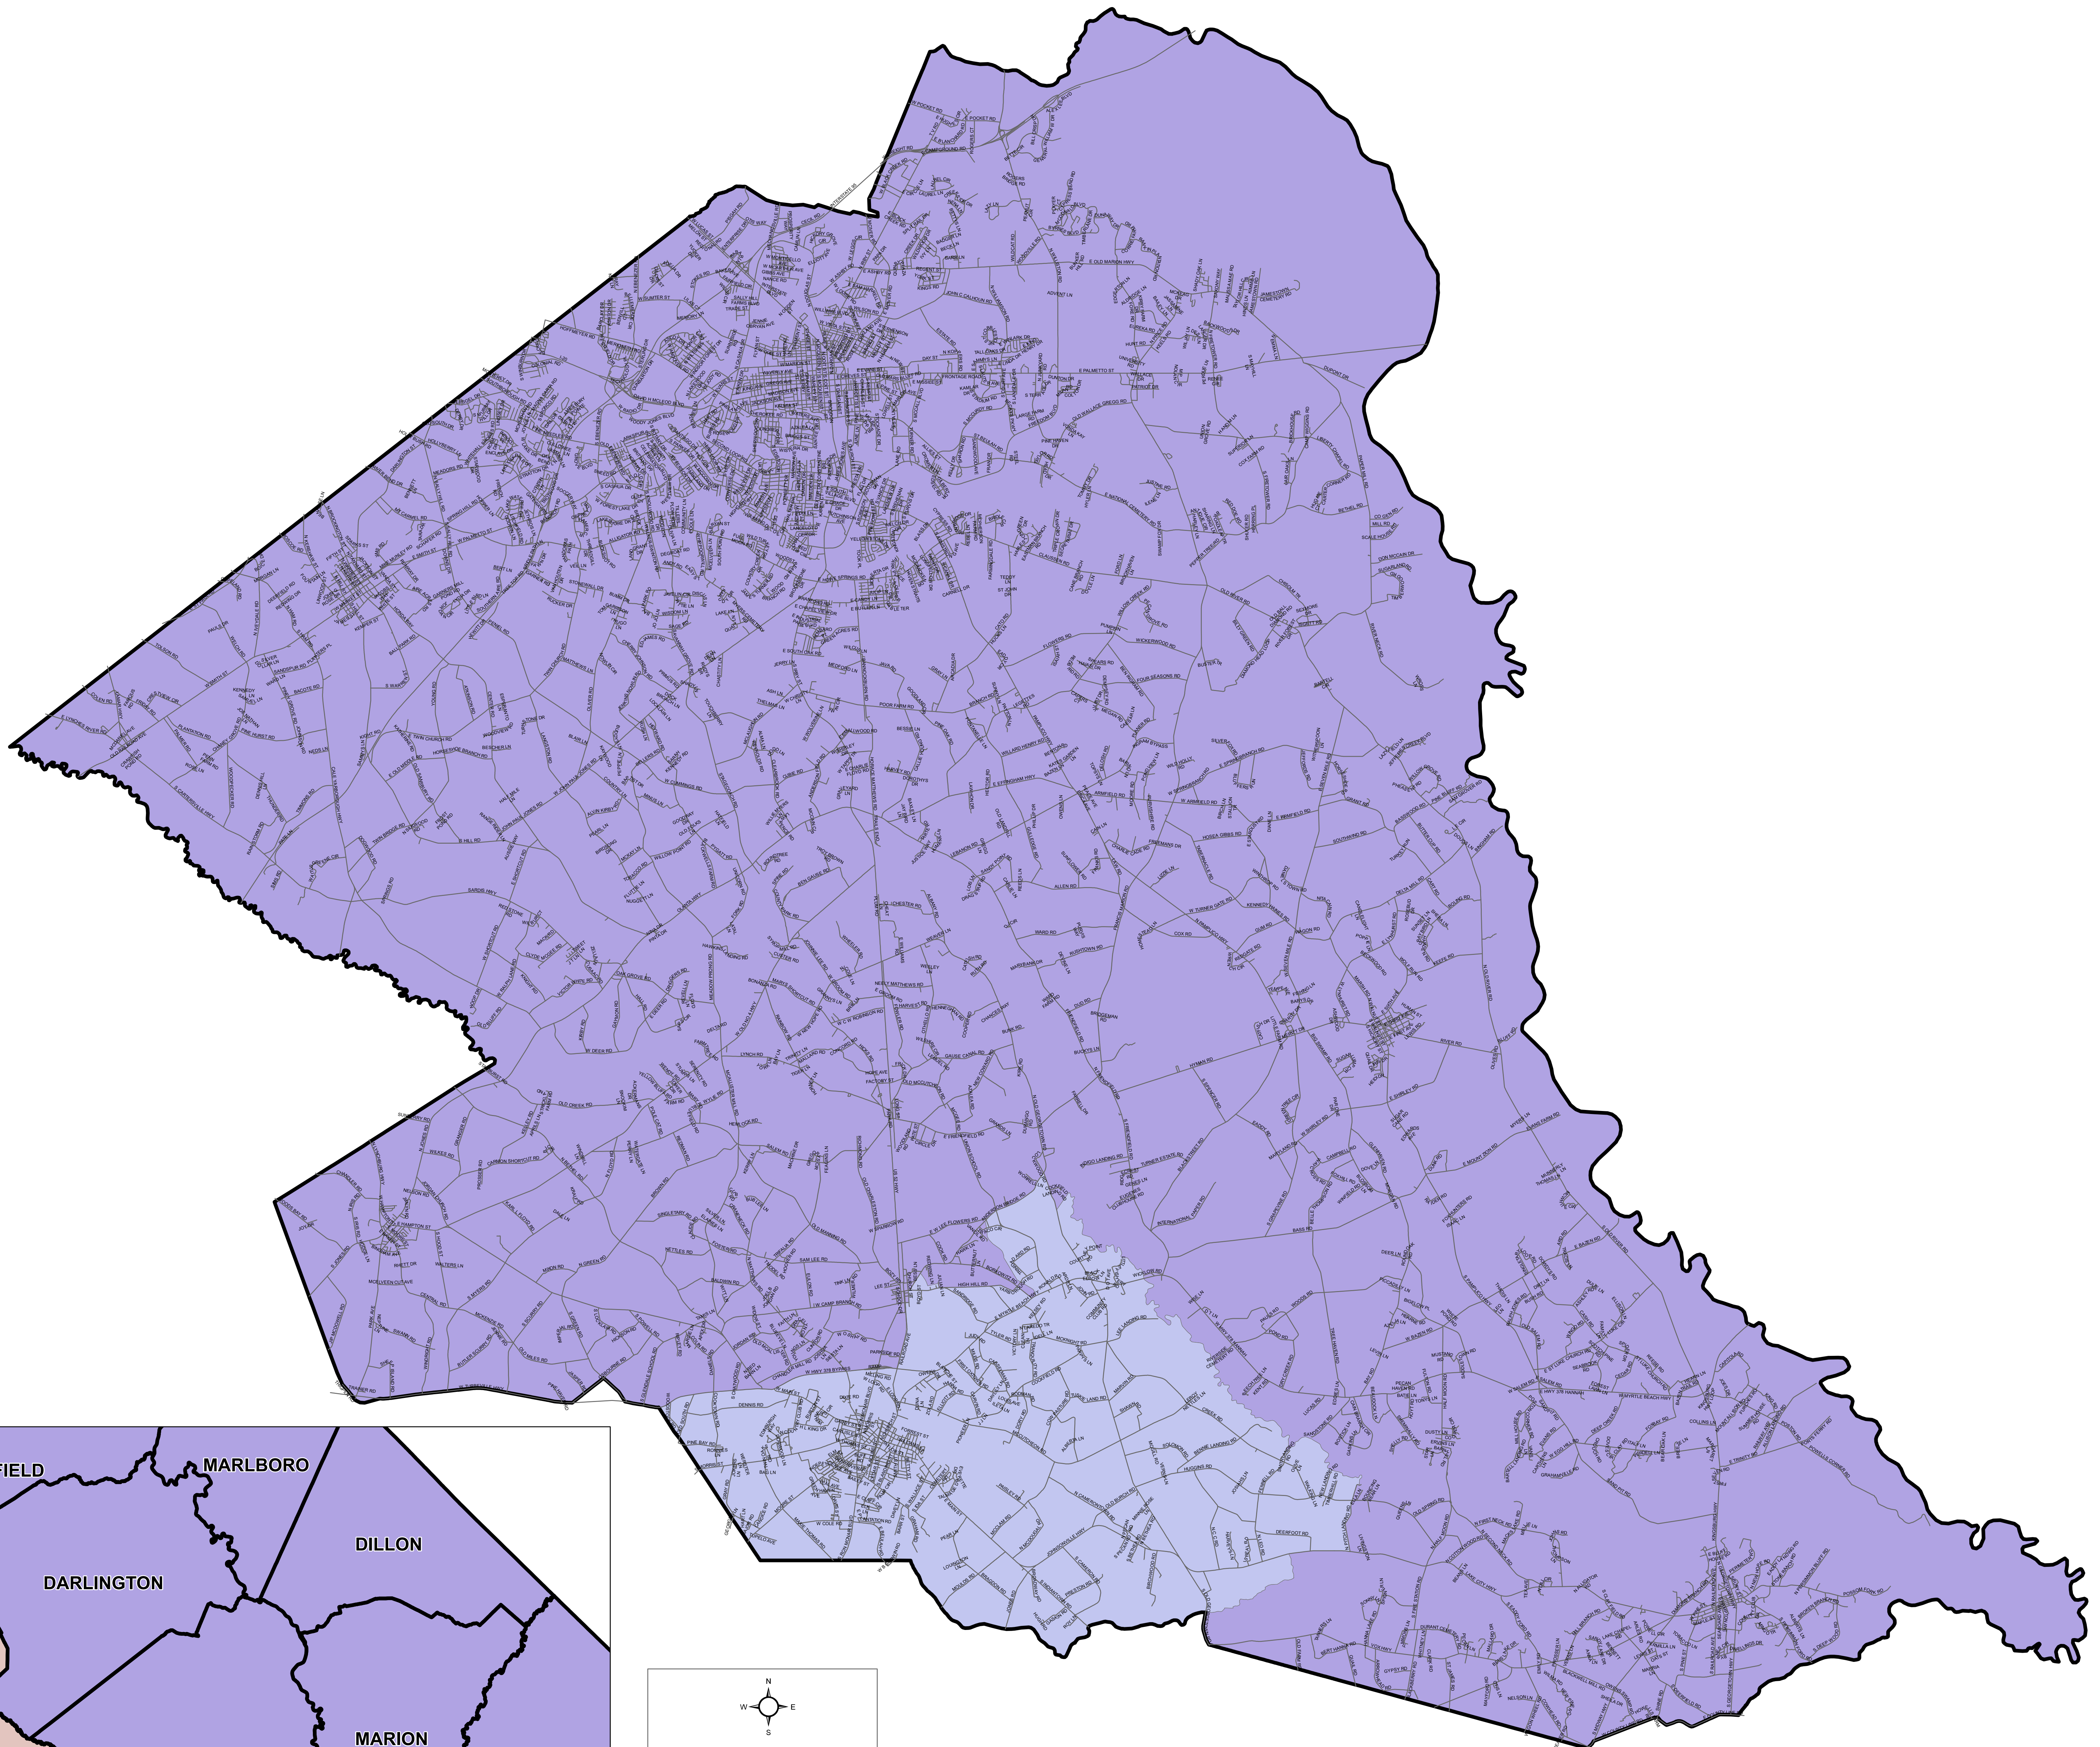

Florence County Congressional Districts

S.865

— Roads
— County Boundary

Congressional District

- 5
- 6
- 7

Date: 2/8/2022