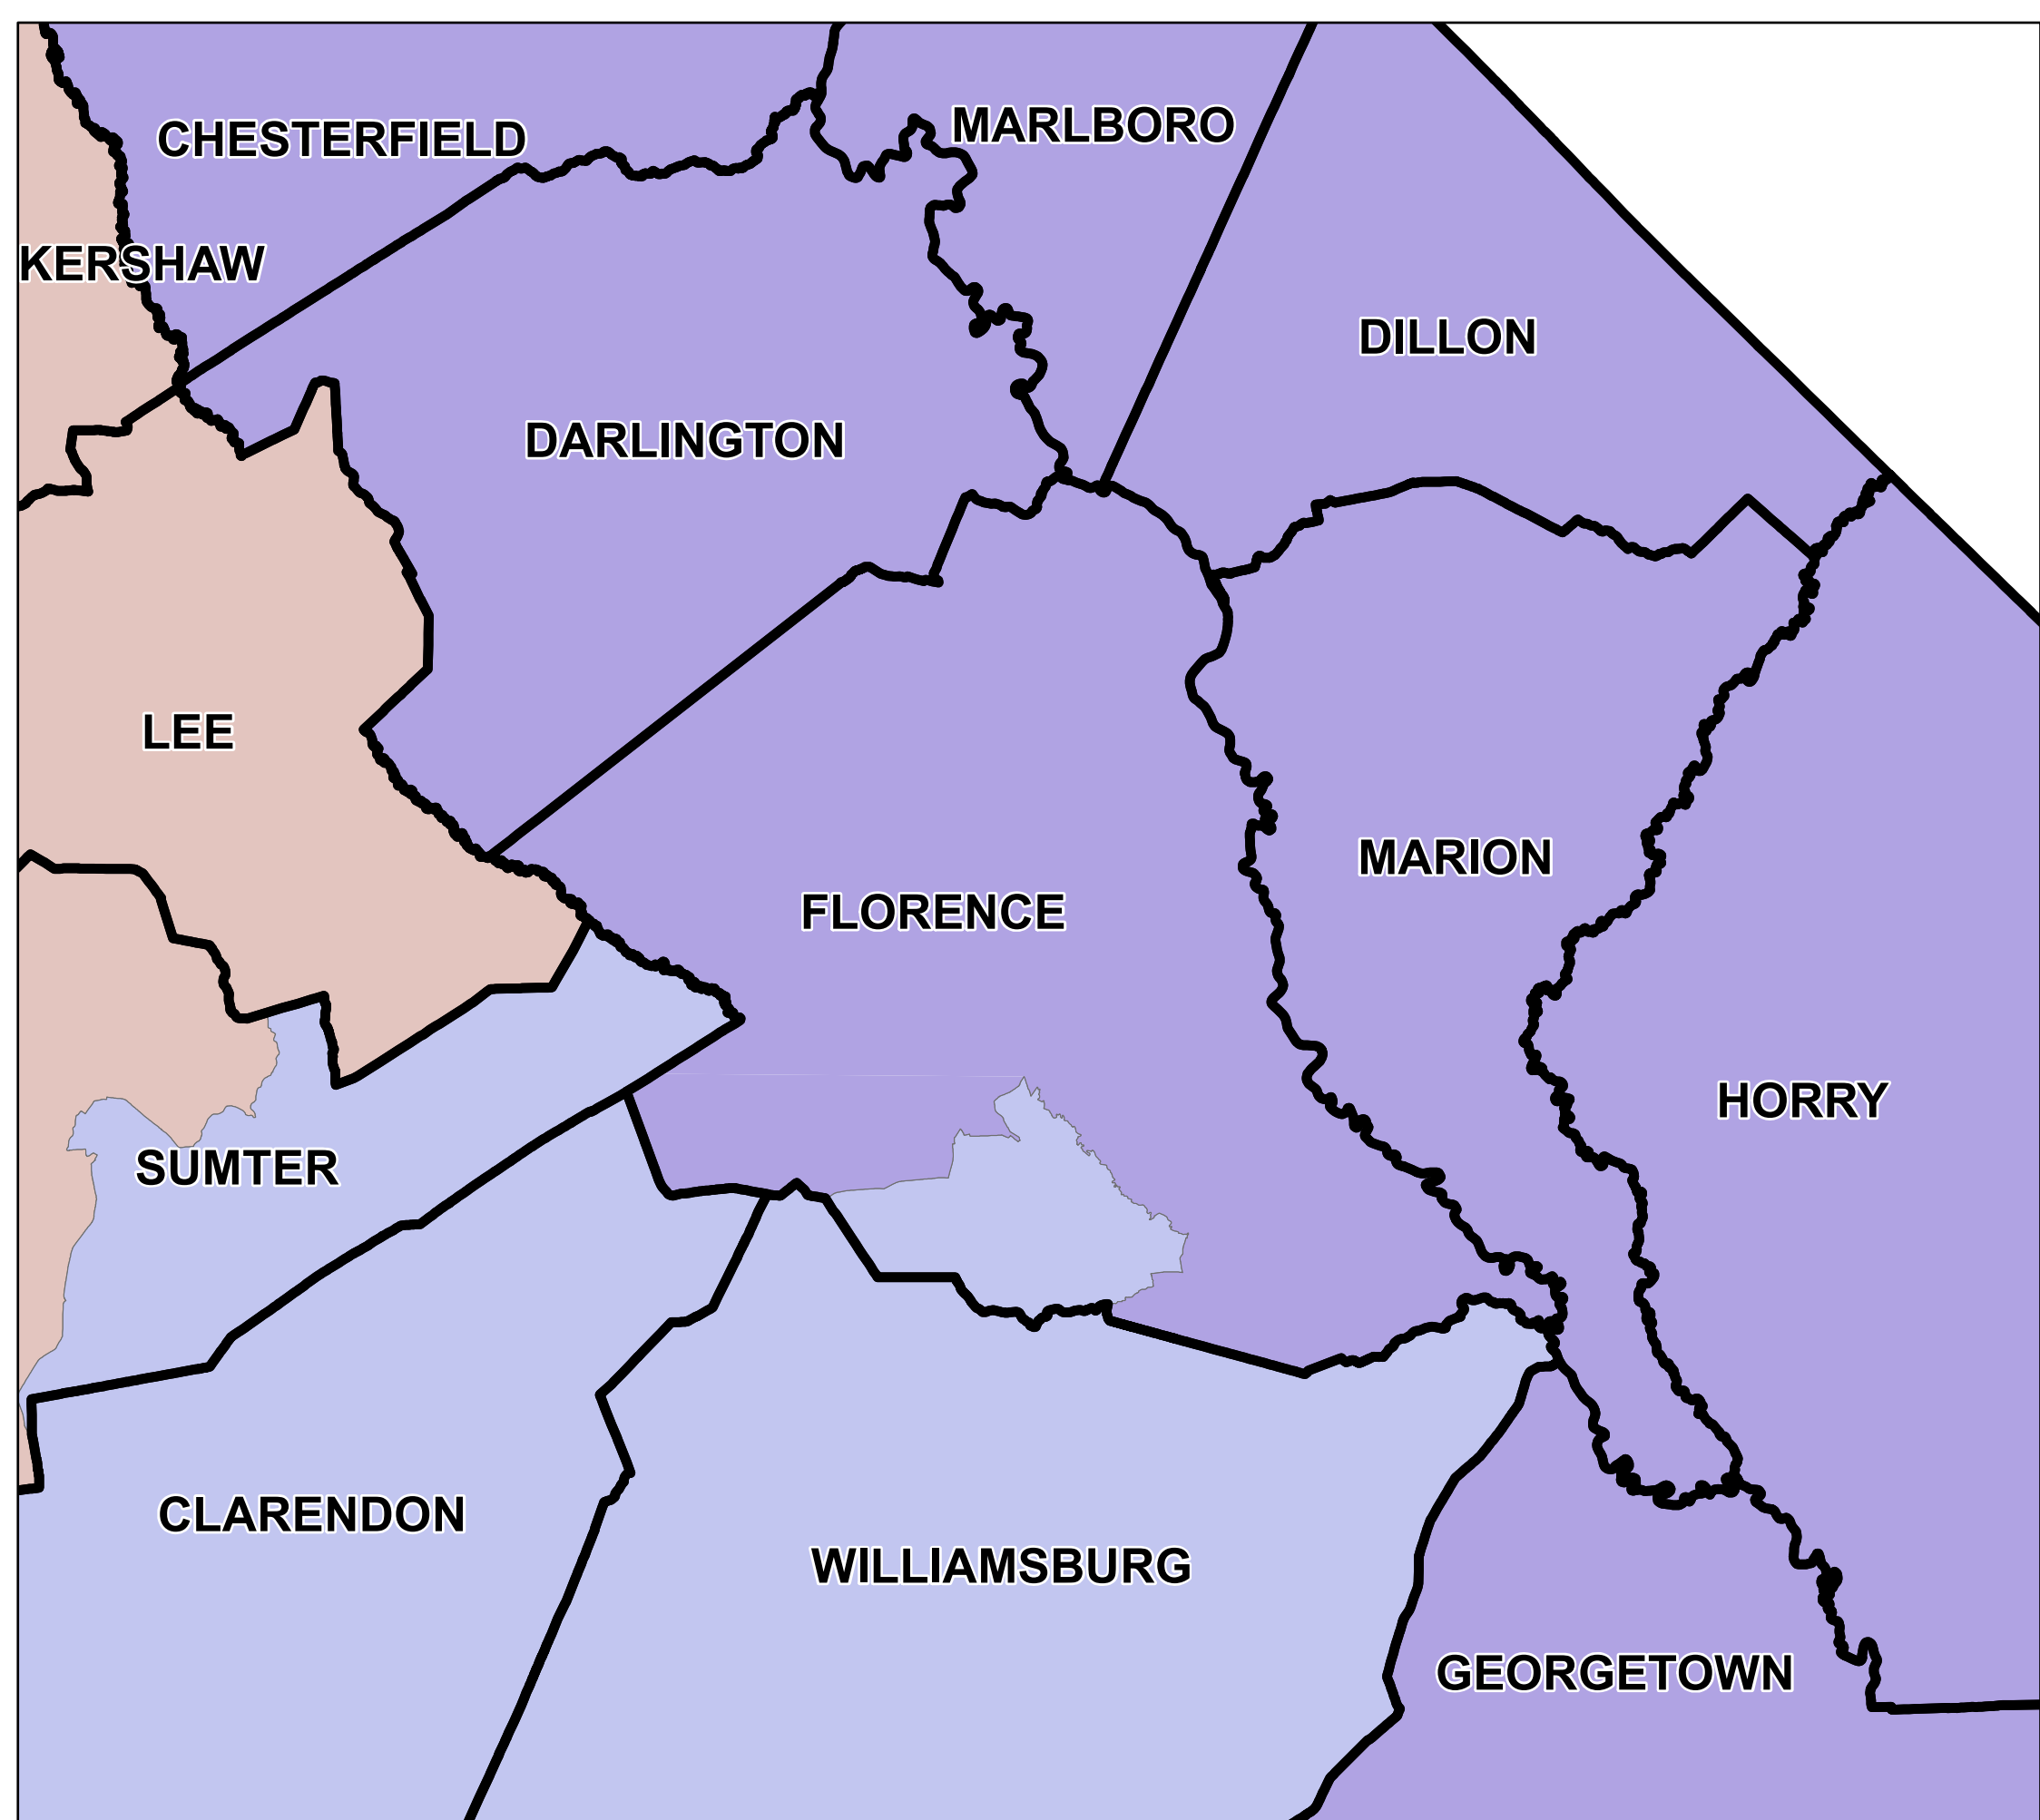

Florence County Congressional Districts

S.865

— Roads
— County Boundary

Congressional District

- 5
- 6
- 7

Date: 2/8/2022