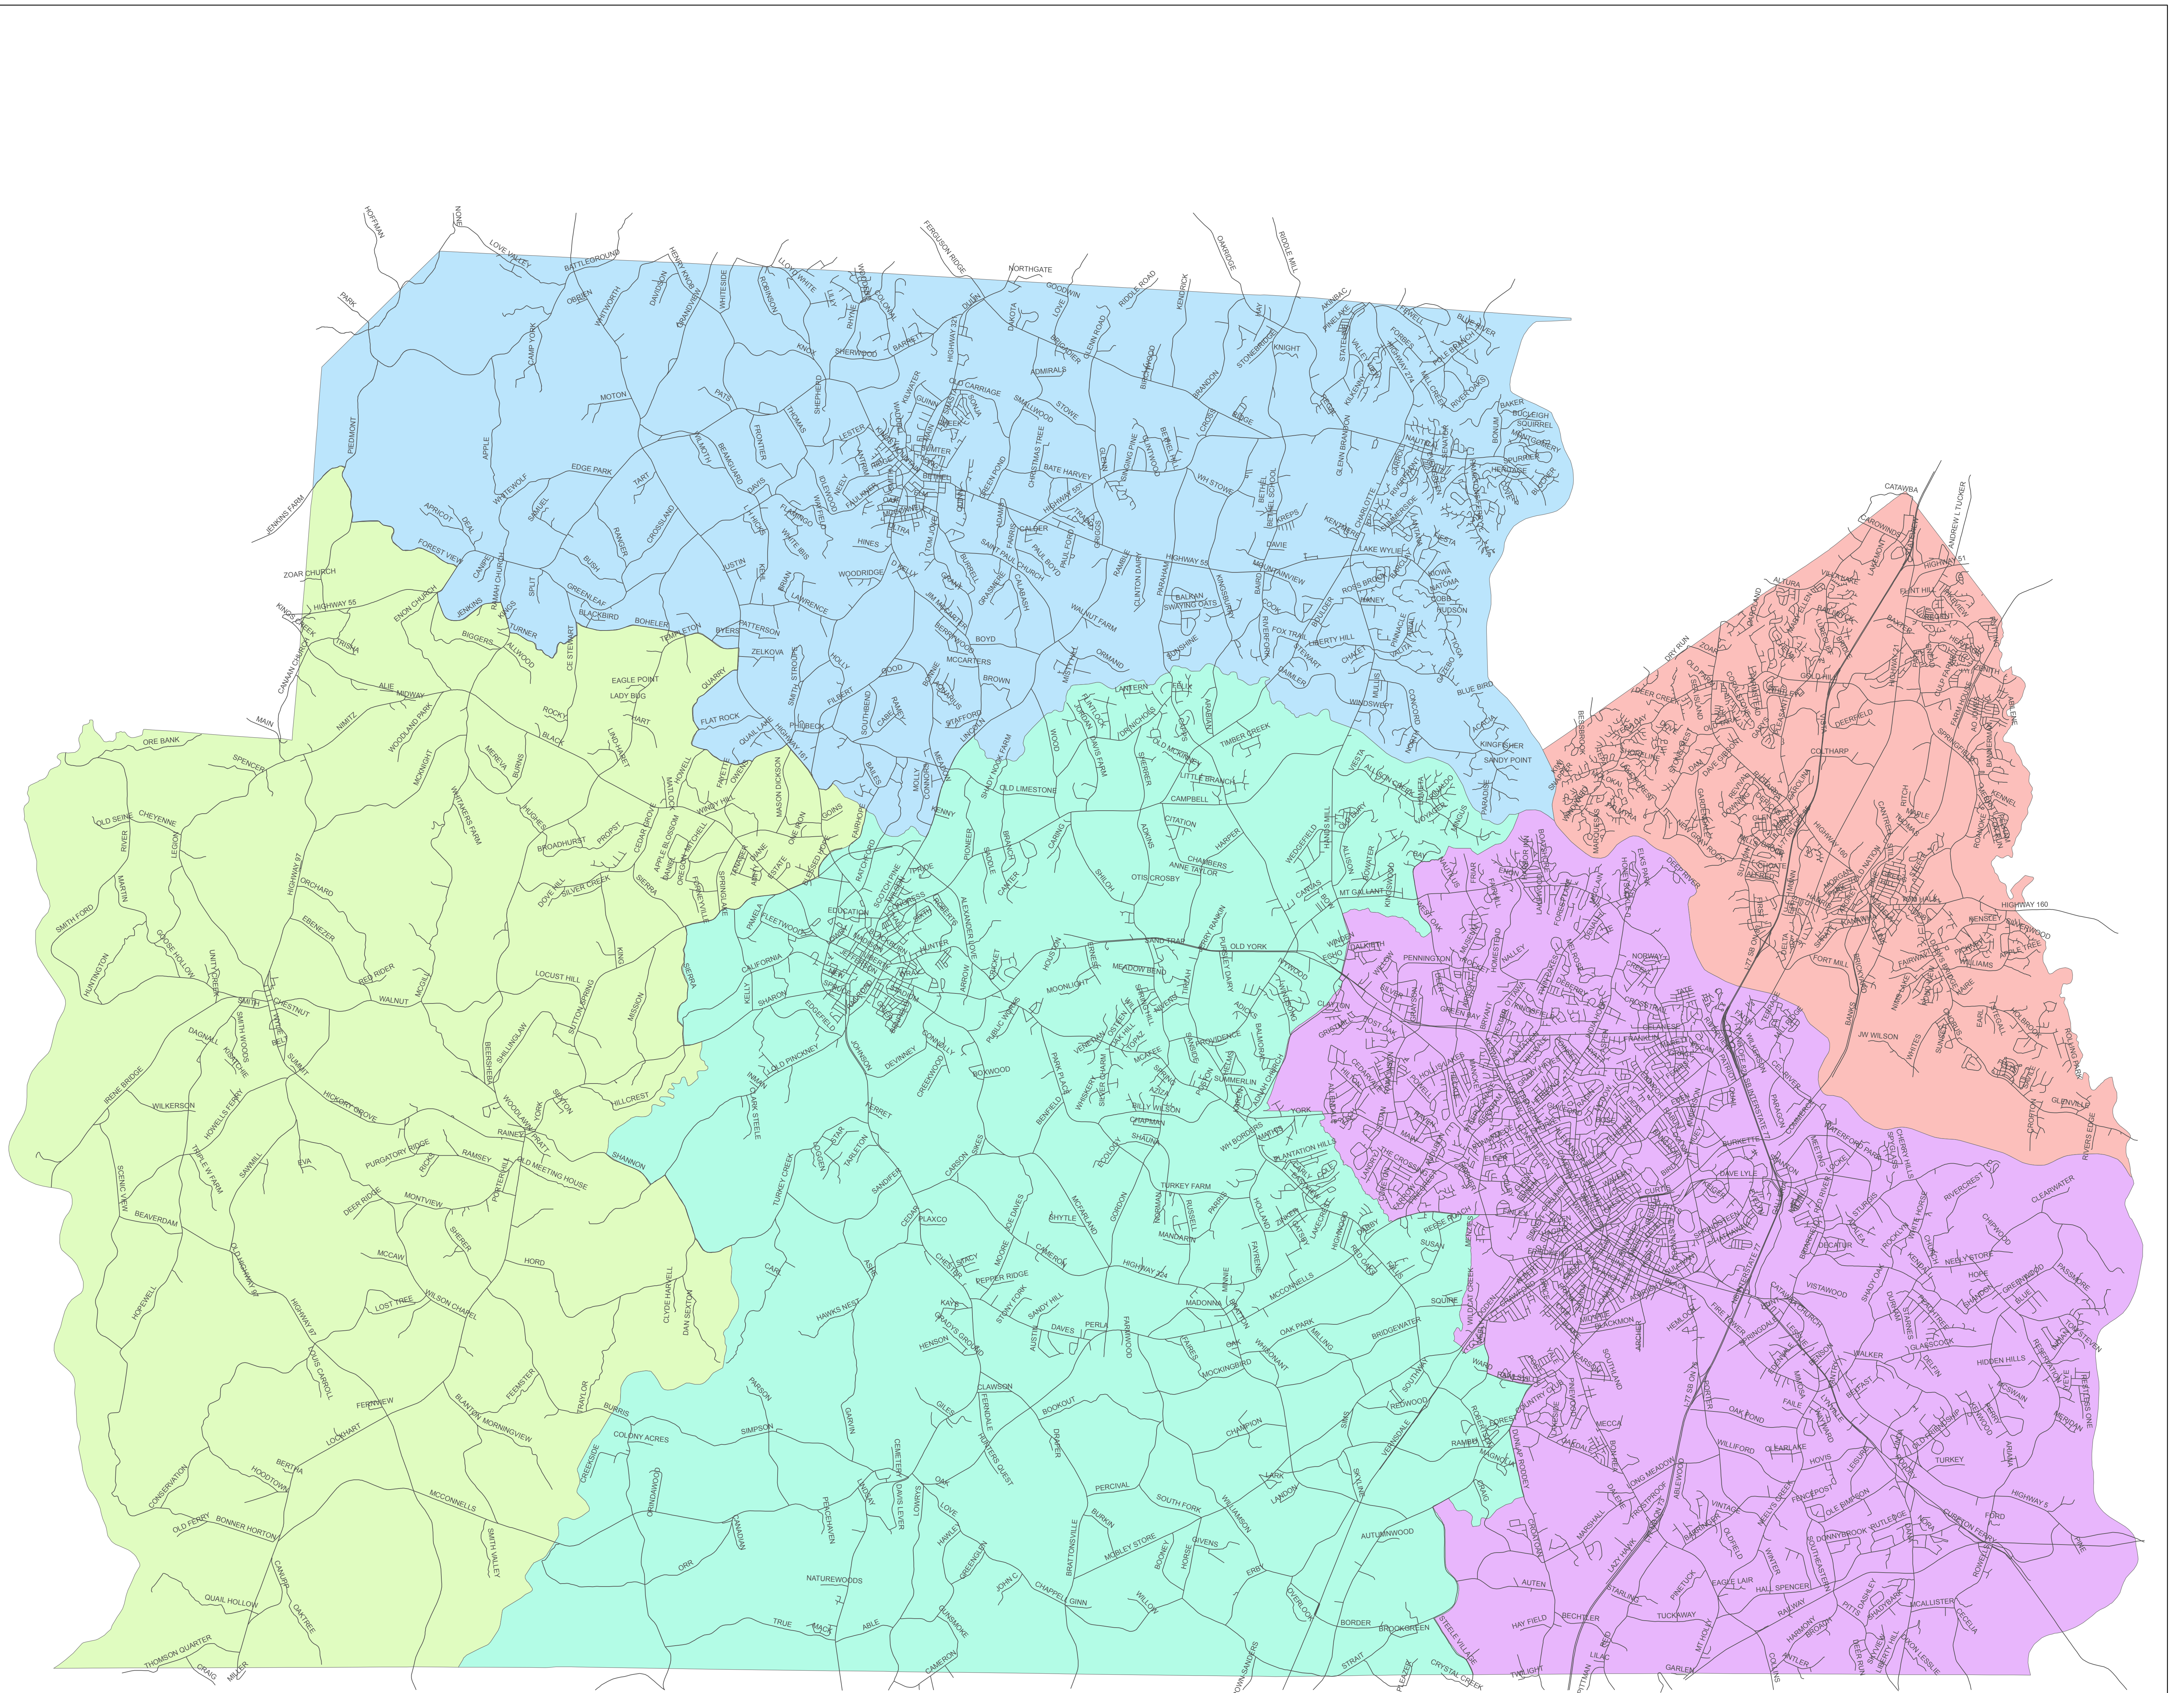

# Magistrate Jury Areas - York County

M-91-12

- Legend**  
**Jury Area**
- Clover
  - Fort Mill
  - Rock Hill
  - Western York County
  - York