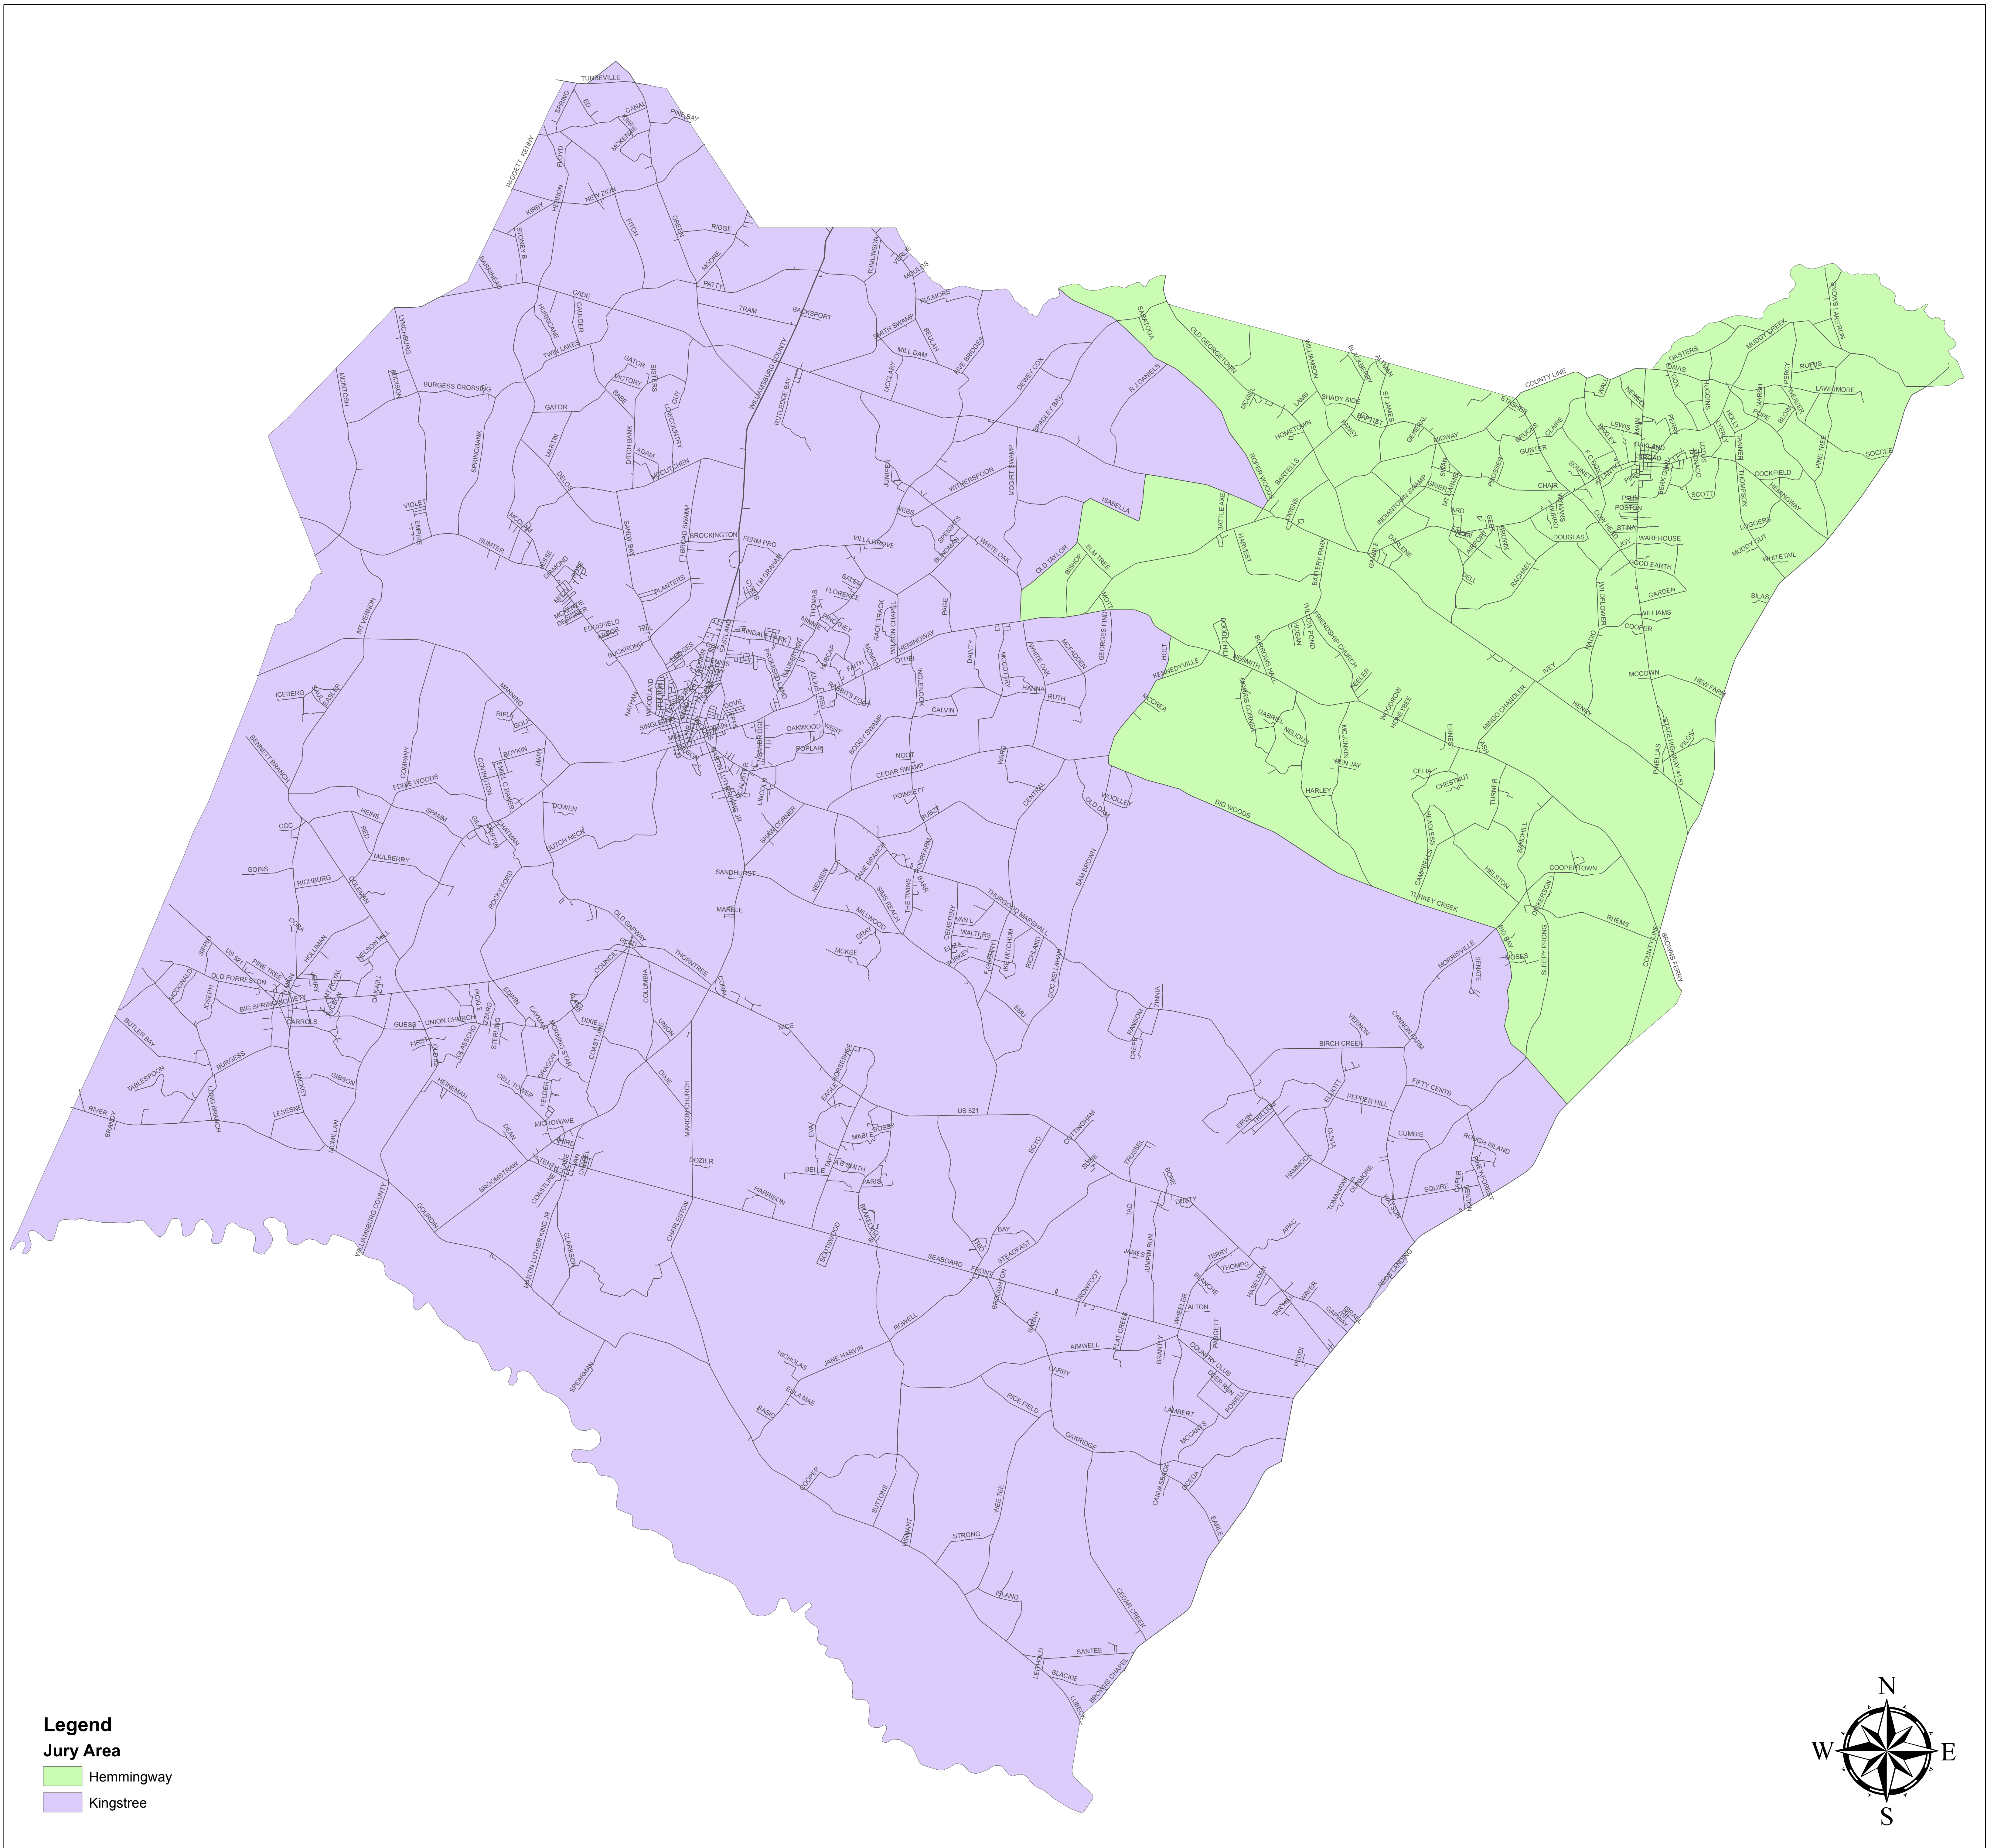

Magistrate Jury Areas - Williamsburg County

Legend
Jury Area

- Hemmingway
- Kingstree