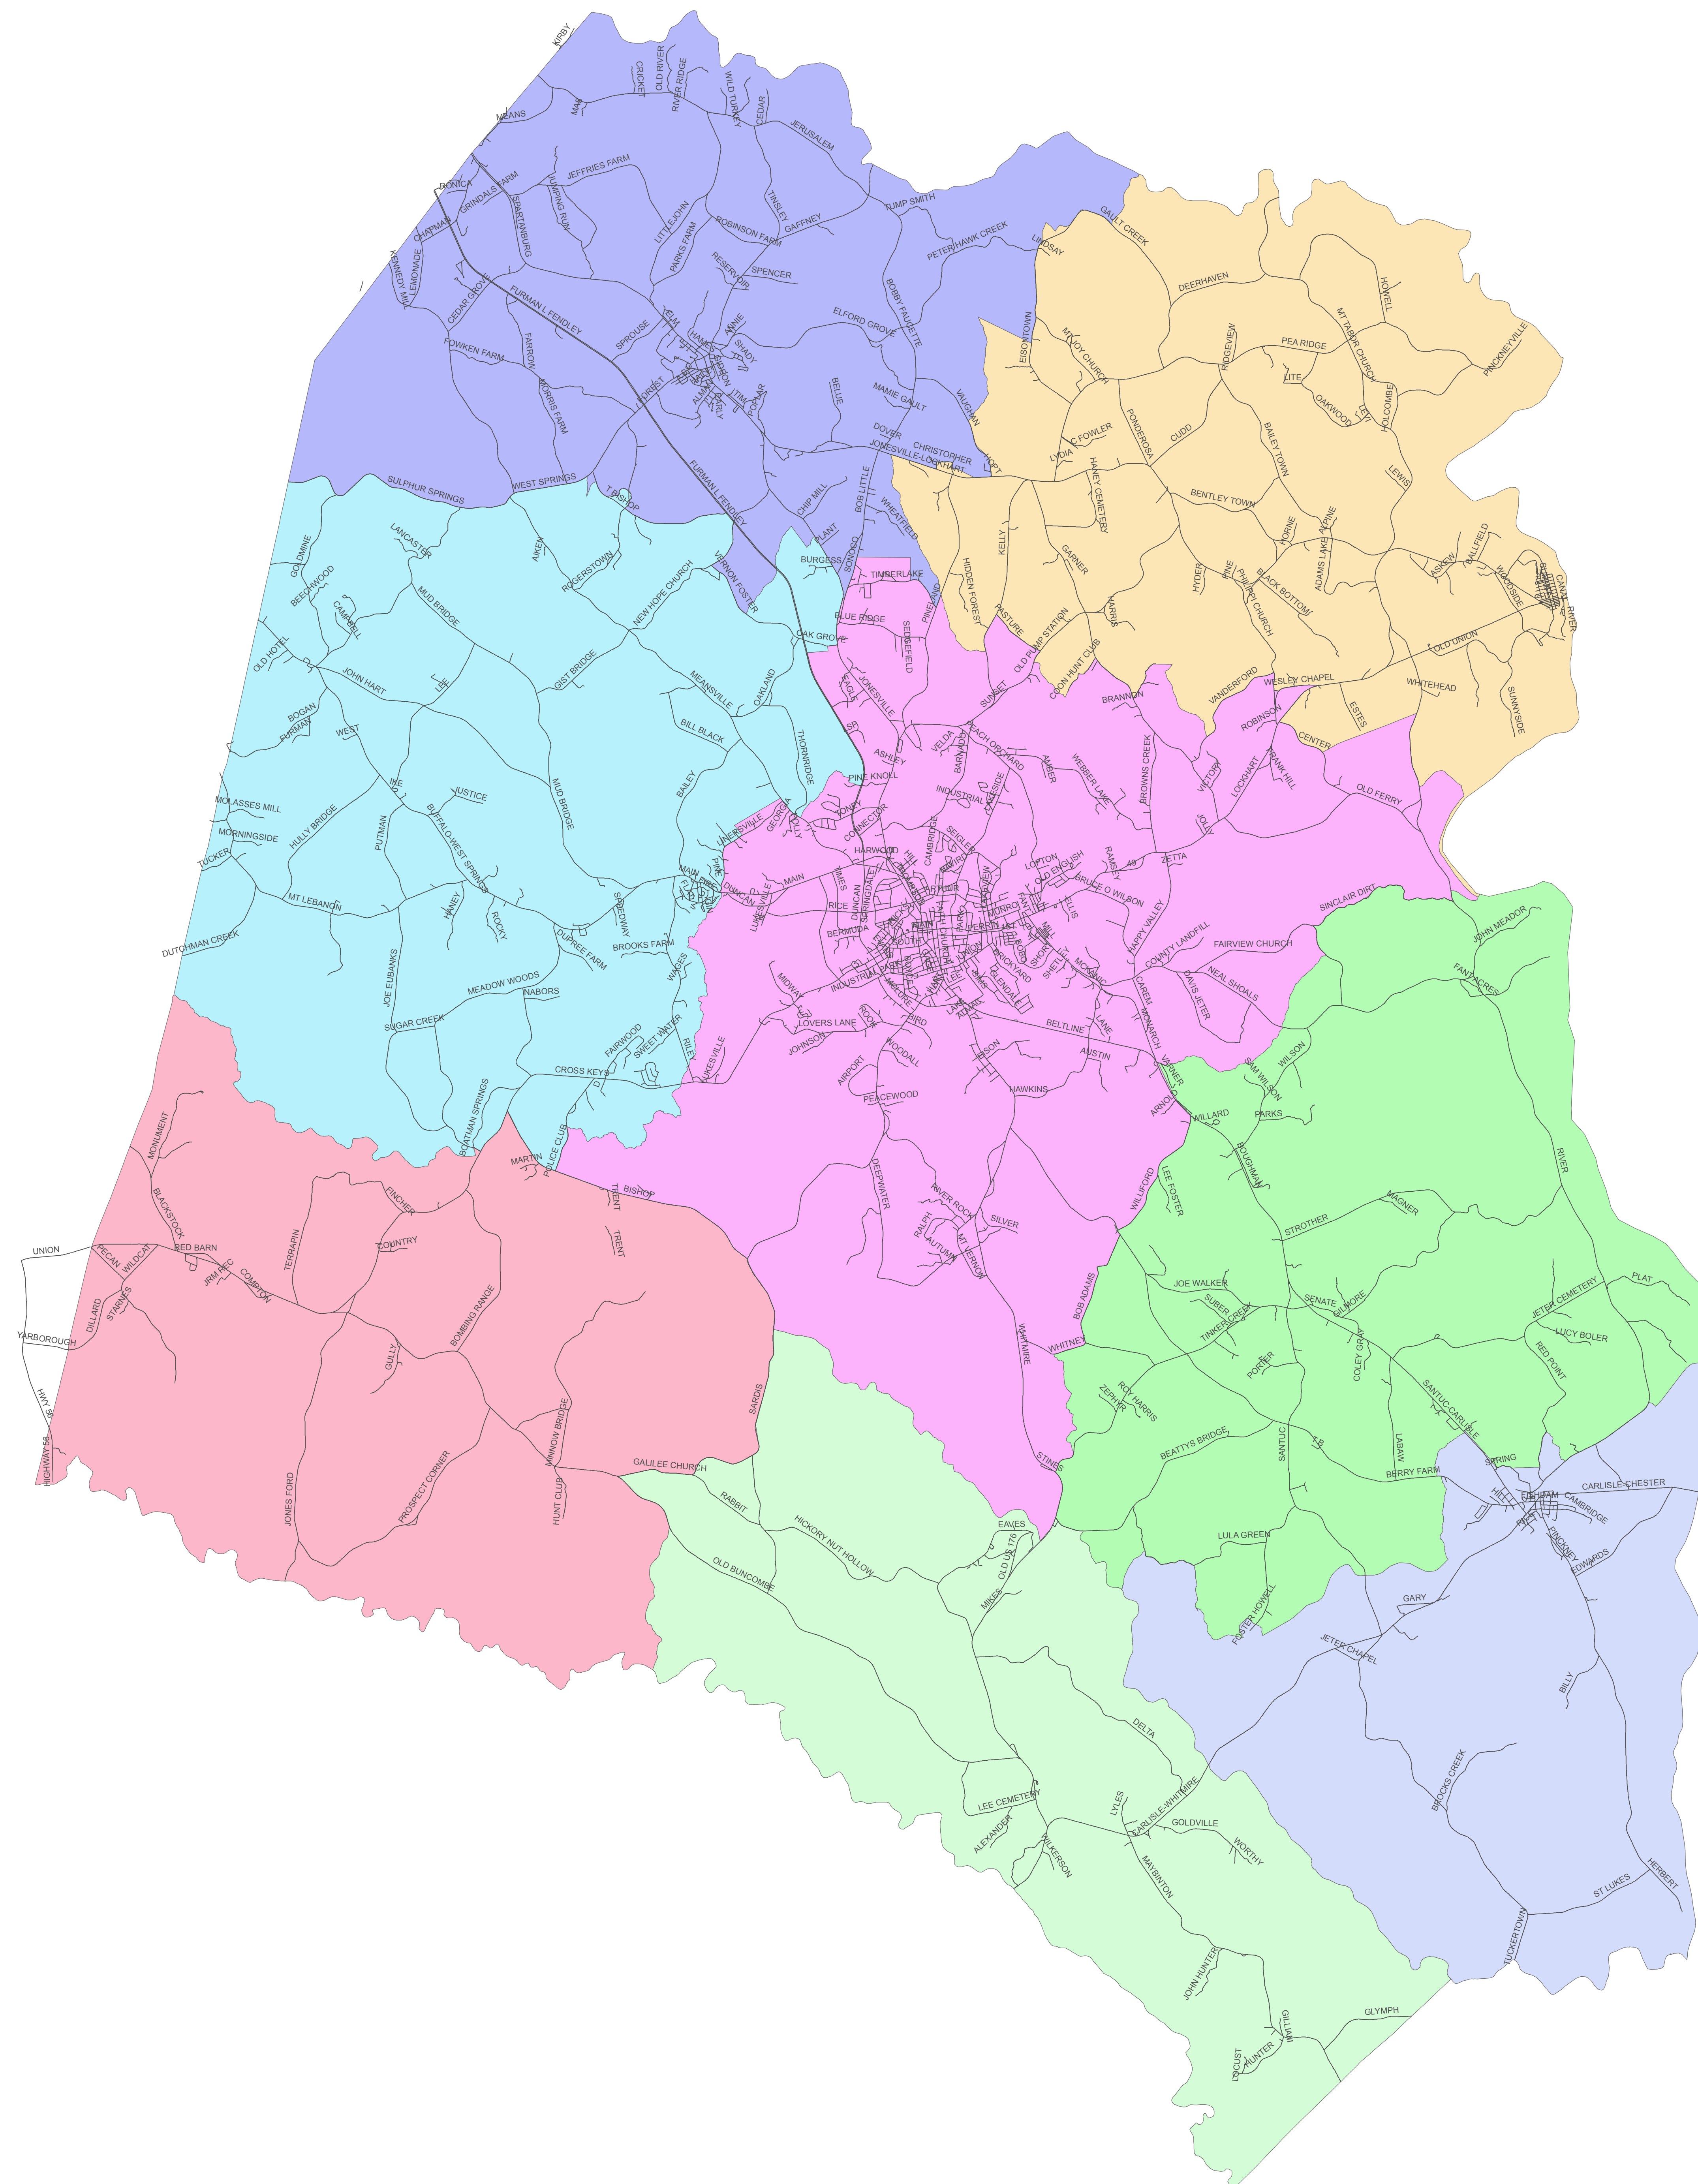

Magistrate Jury Areas - Union County

- Legend**
- Jury Area**
- Bogansville
 - Cross Keys
 - Fishdam
 - Goshen Hill
 - Jonesville
 - Pinckney
 - Santuc
 - Union