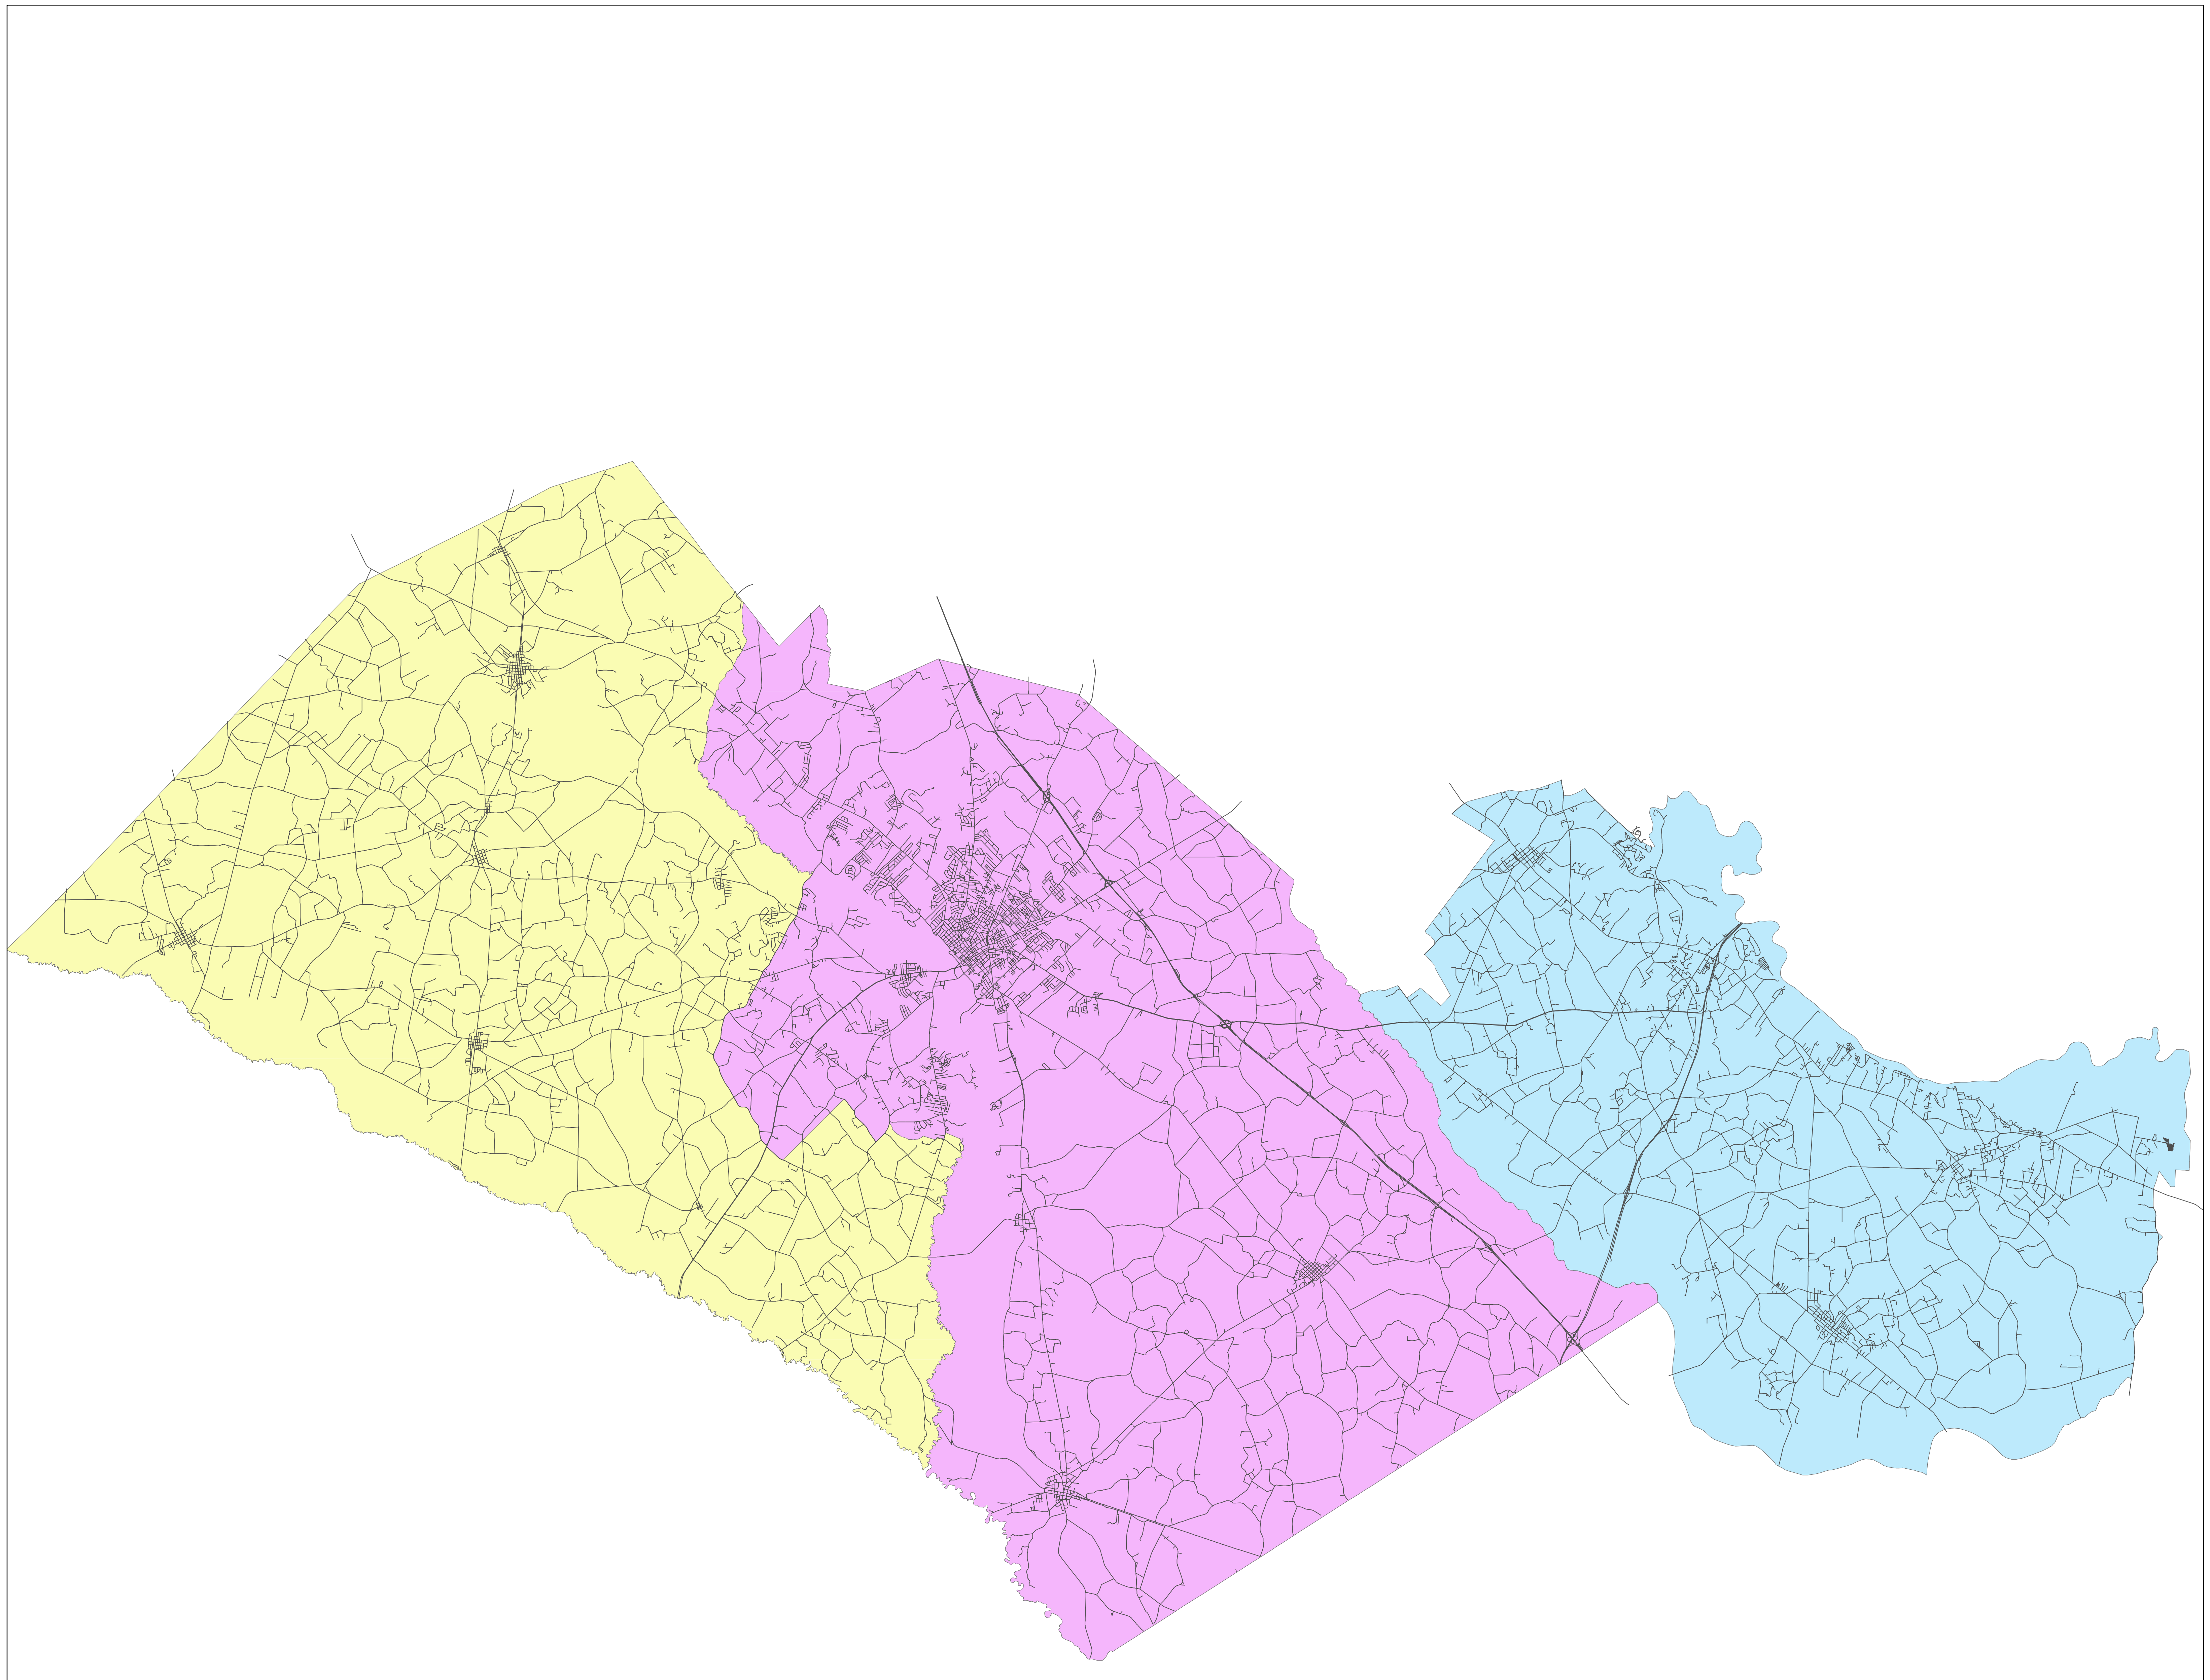

# Magistrate Jury Areas - Orangeburg County

- Legend**  
**Jury Area**
- Central
  - East
  - West