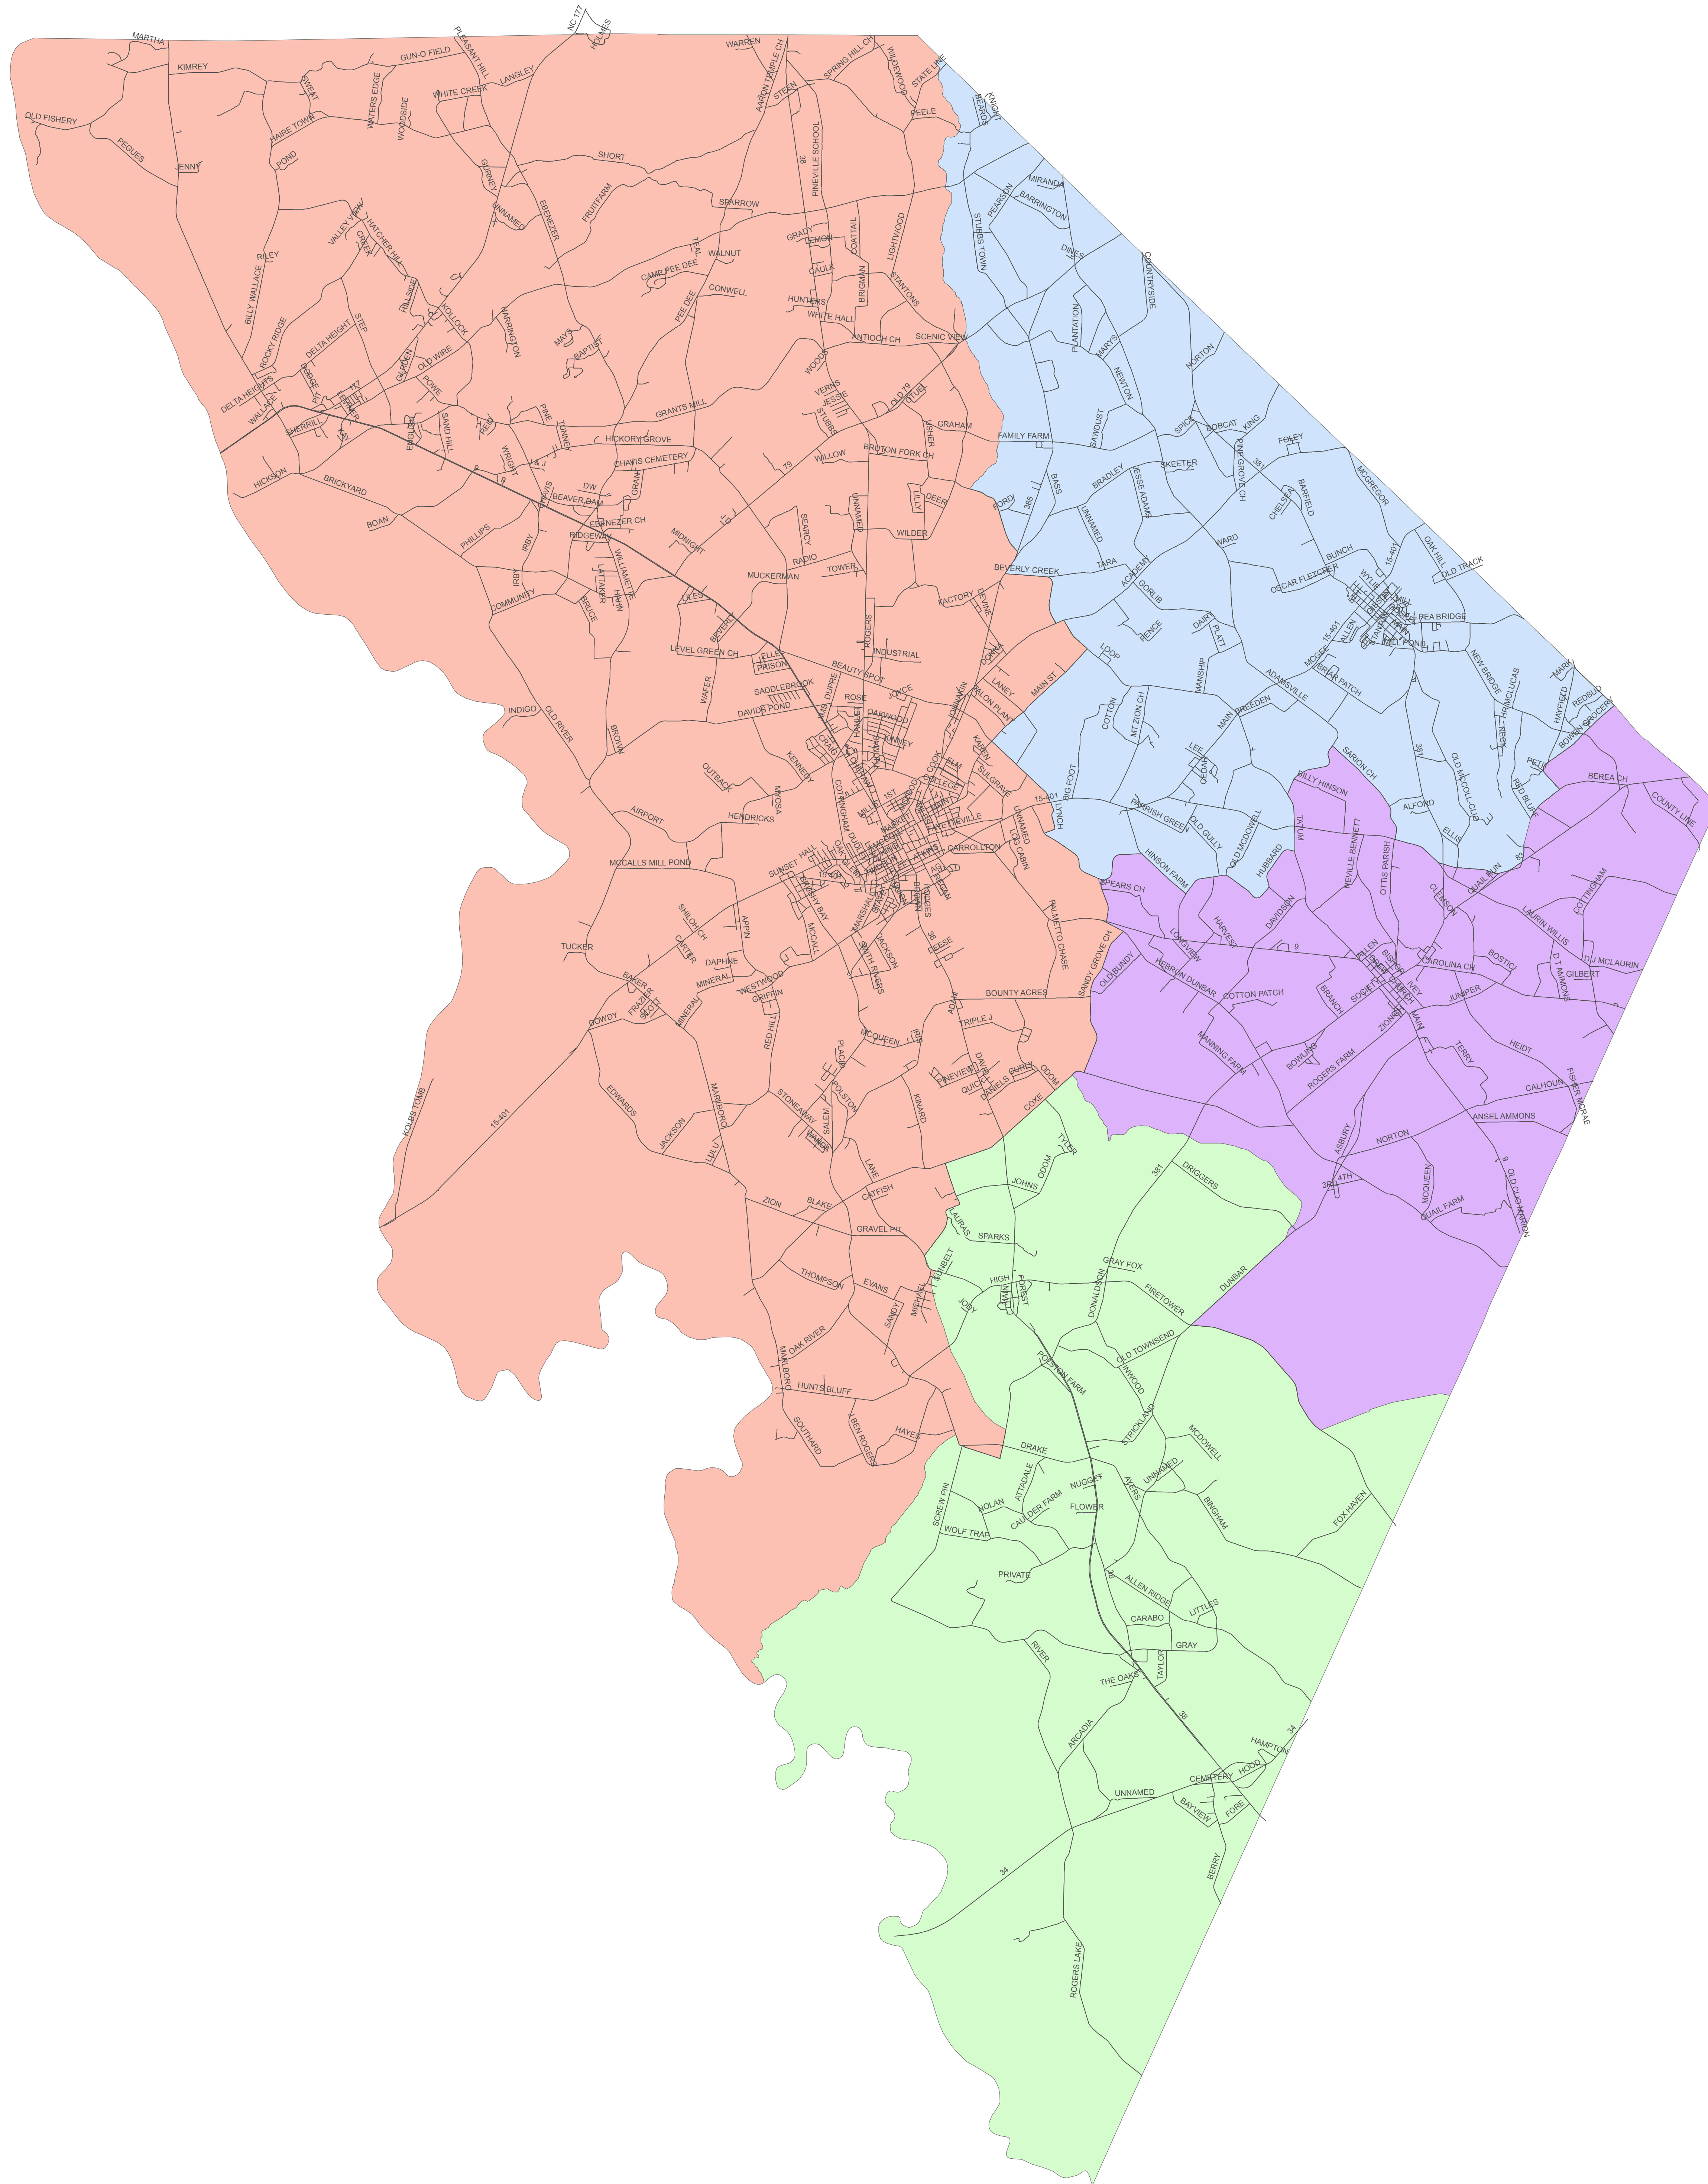

# Magistrate Jury Areas - Marlboro County

- Legend**  
**Jury Area**
- Bennettville
  - Brownsville
  - Clio
  - McColl