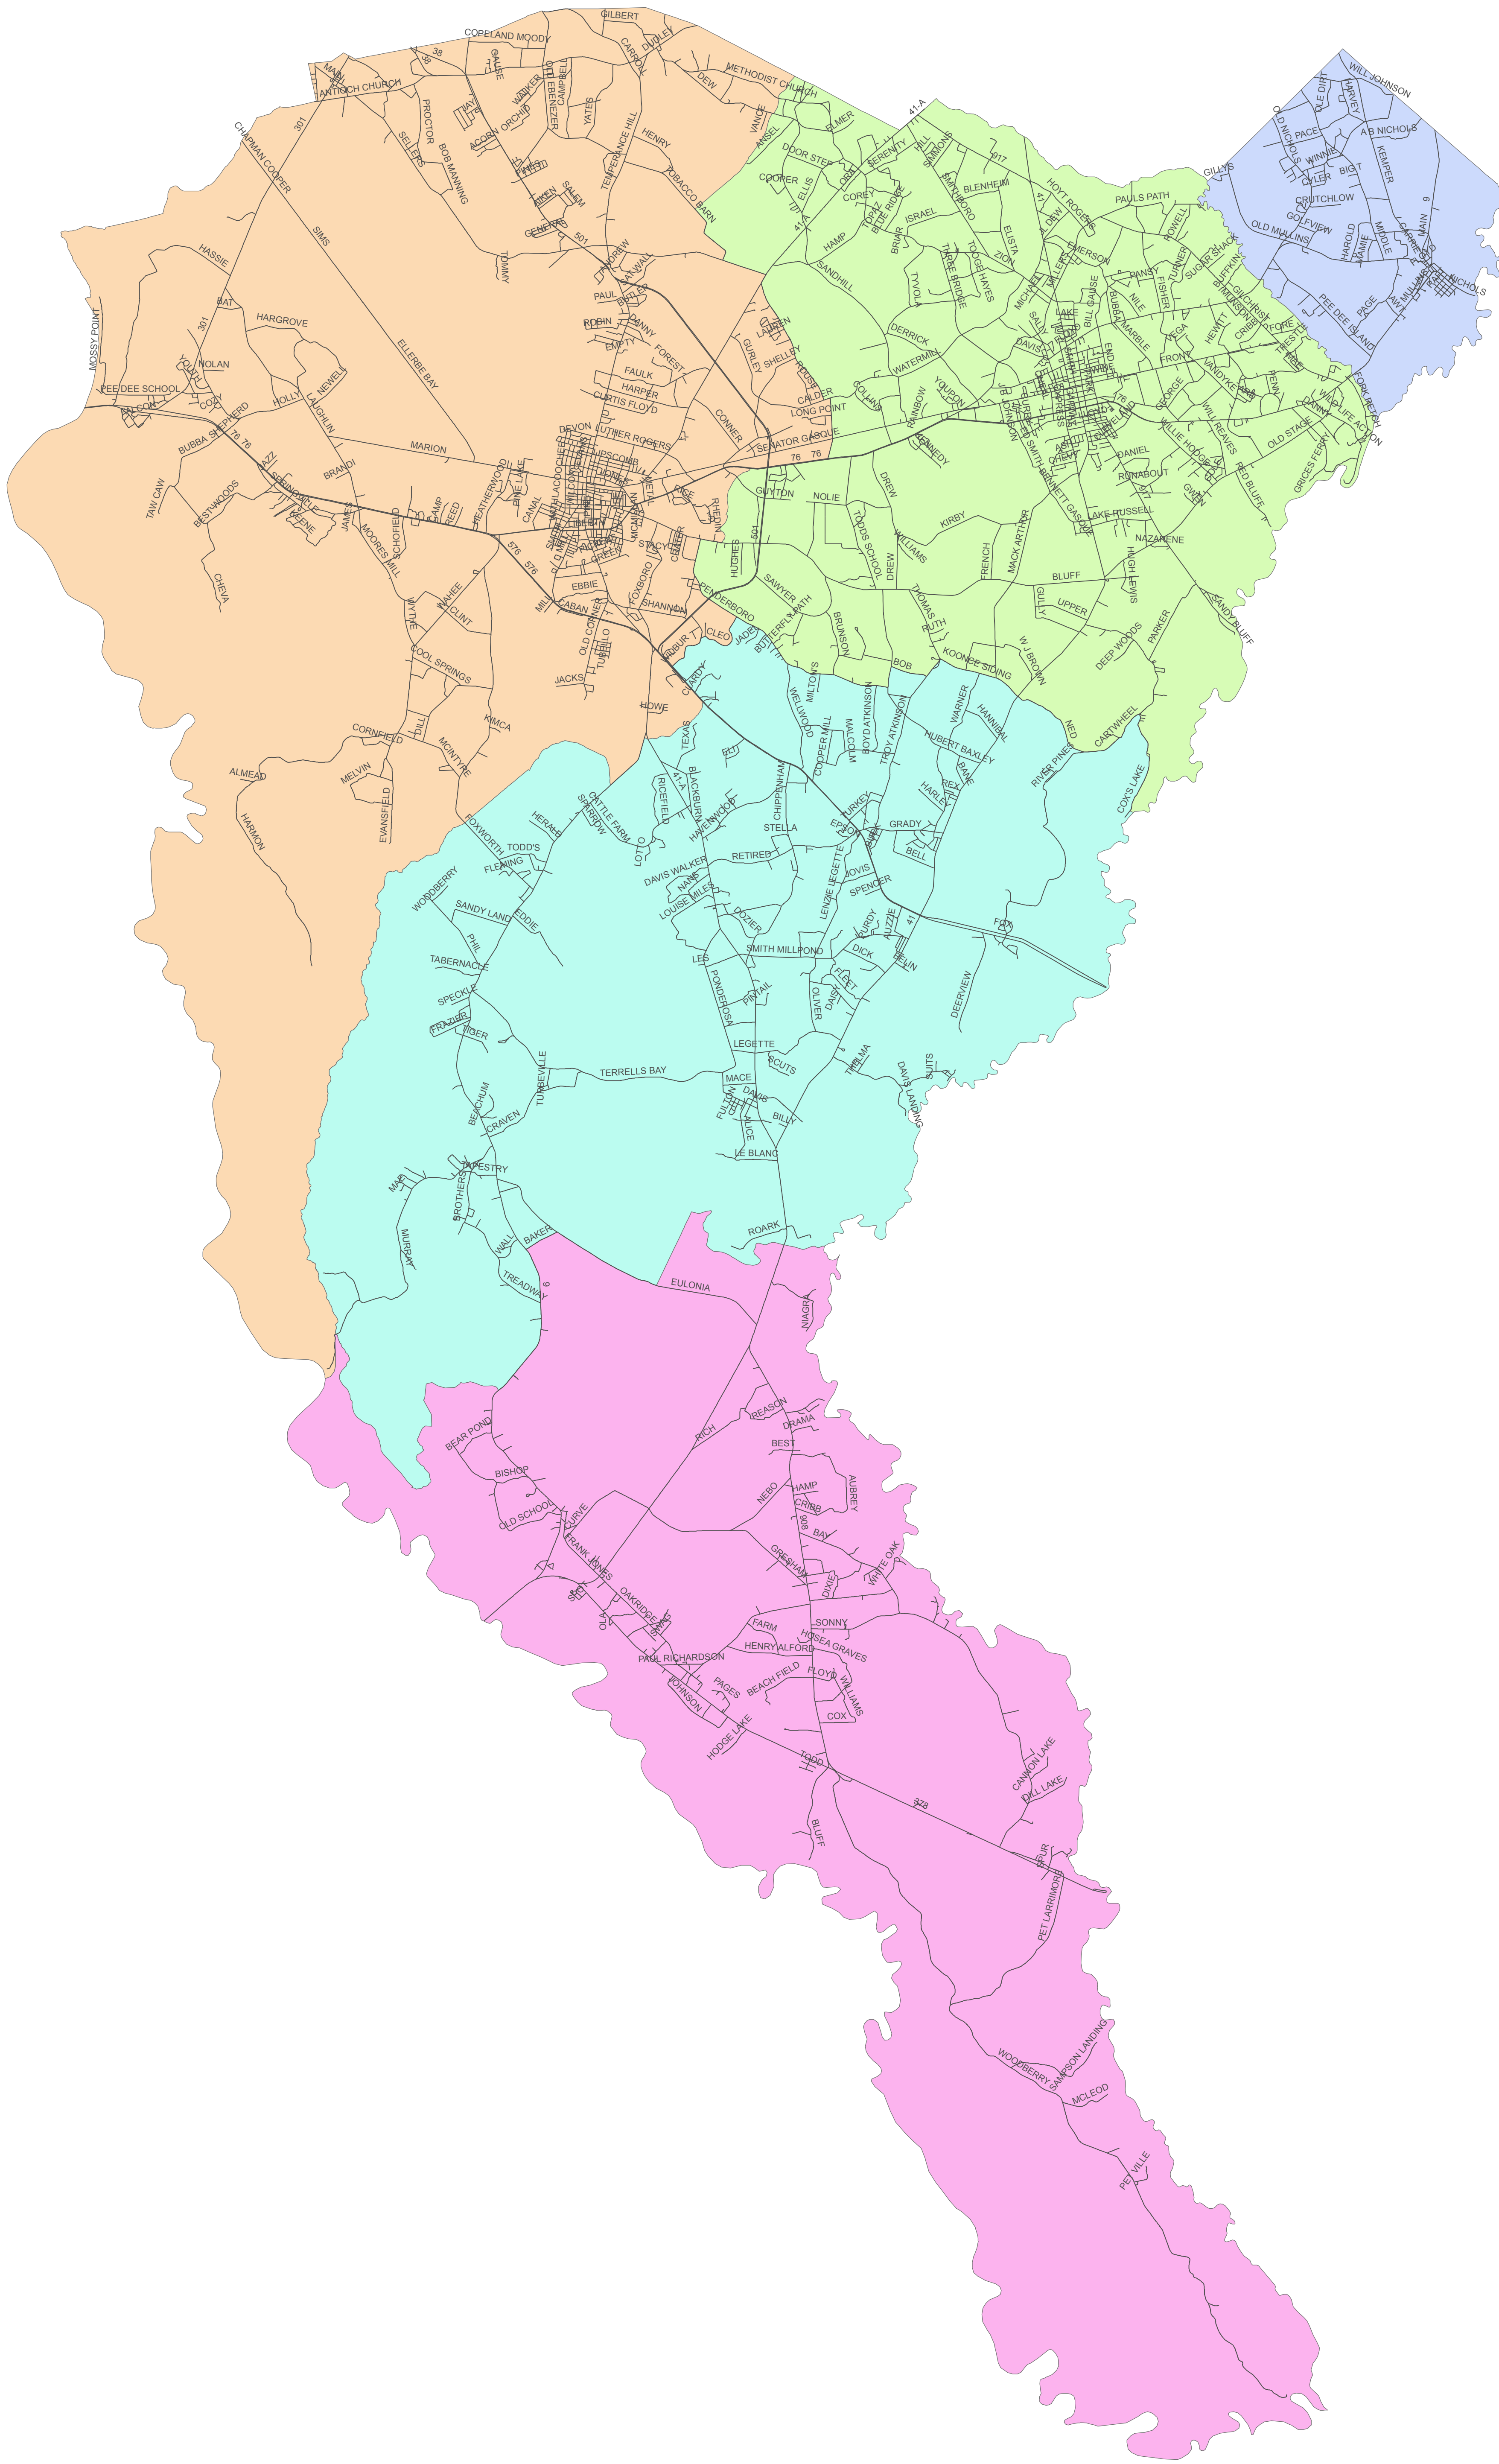

Magistrate Jury Areas - Marion County

- Legend**
Jury Area
- Britton's Neck
 - Legette
 - Marion
 - Mullins
 - Nichols