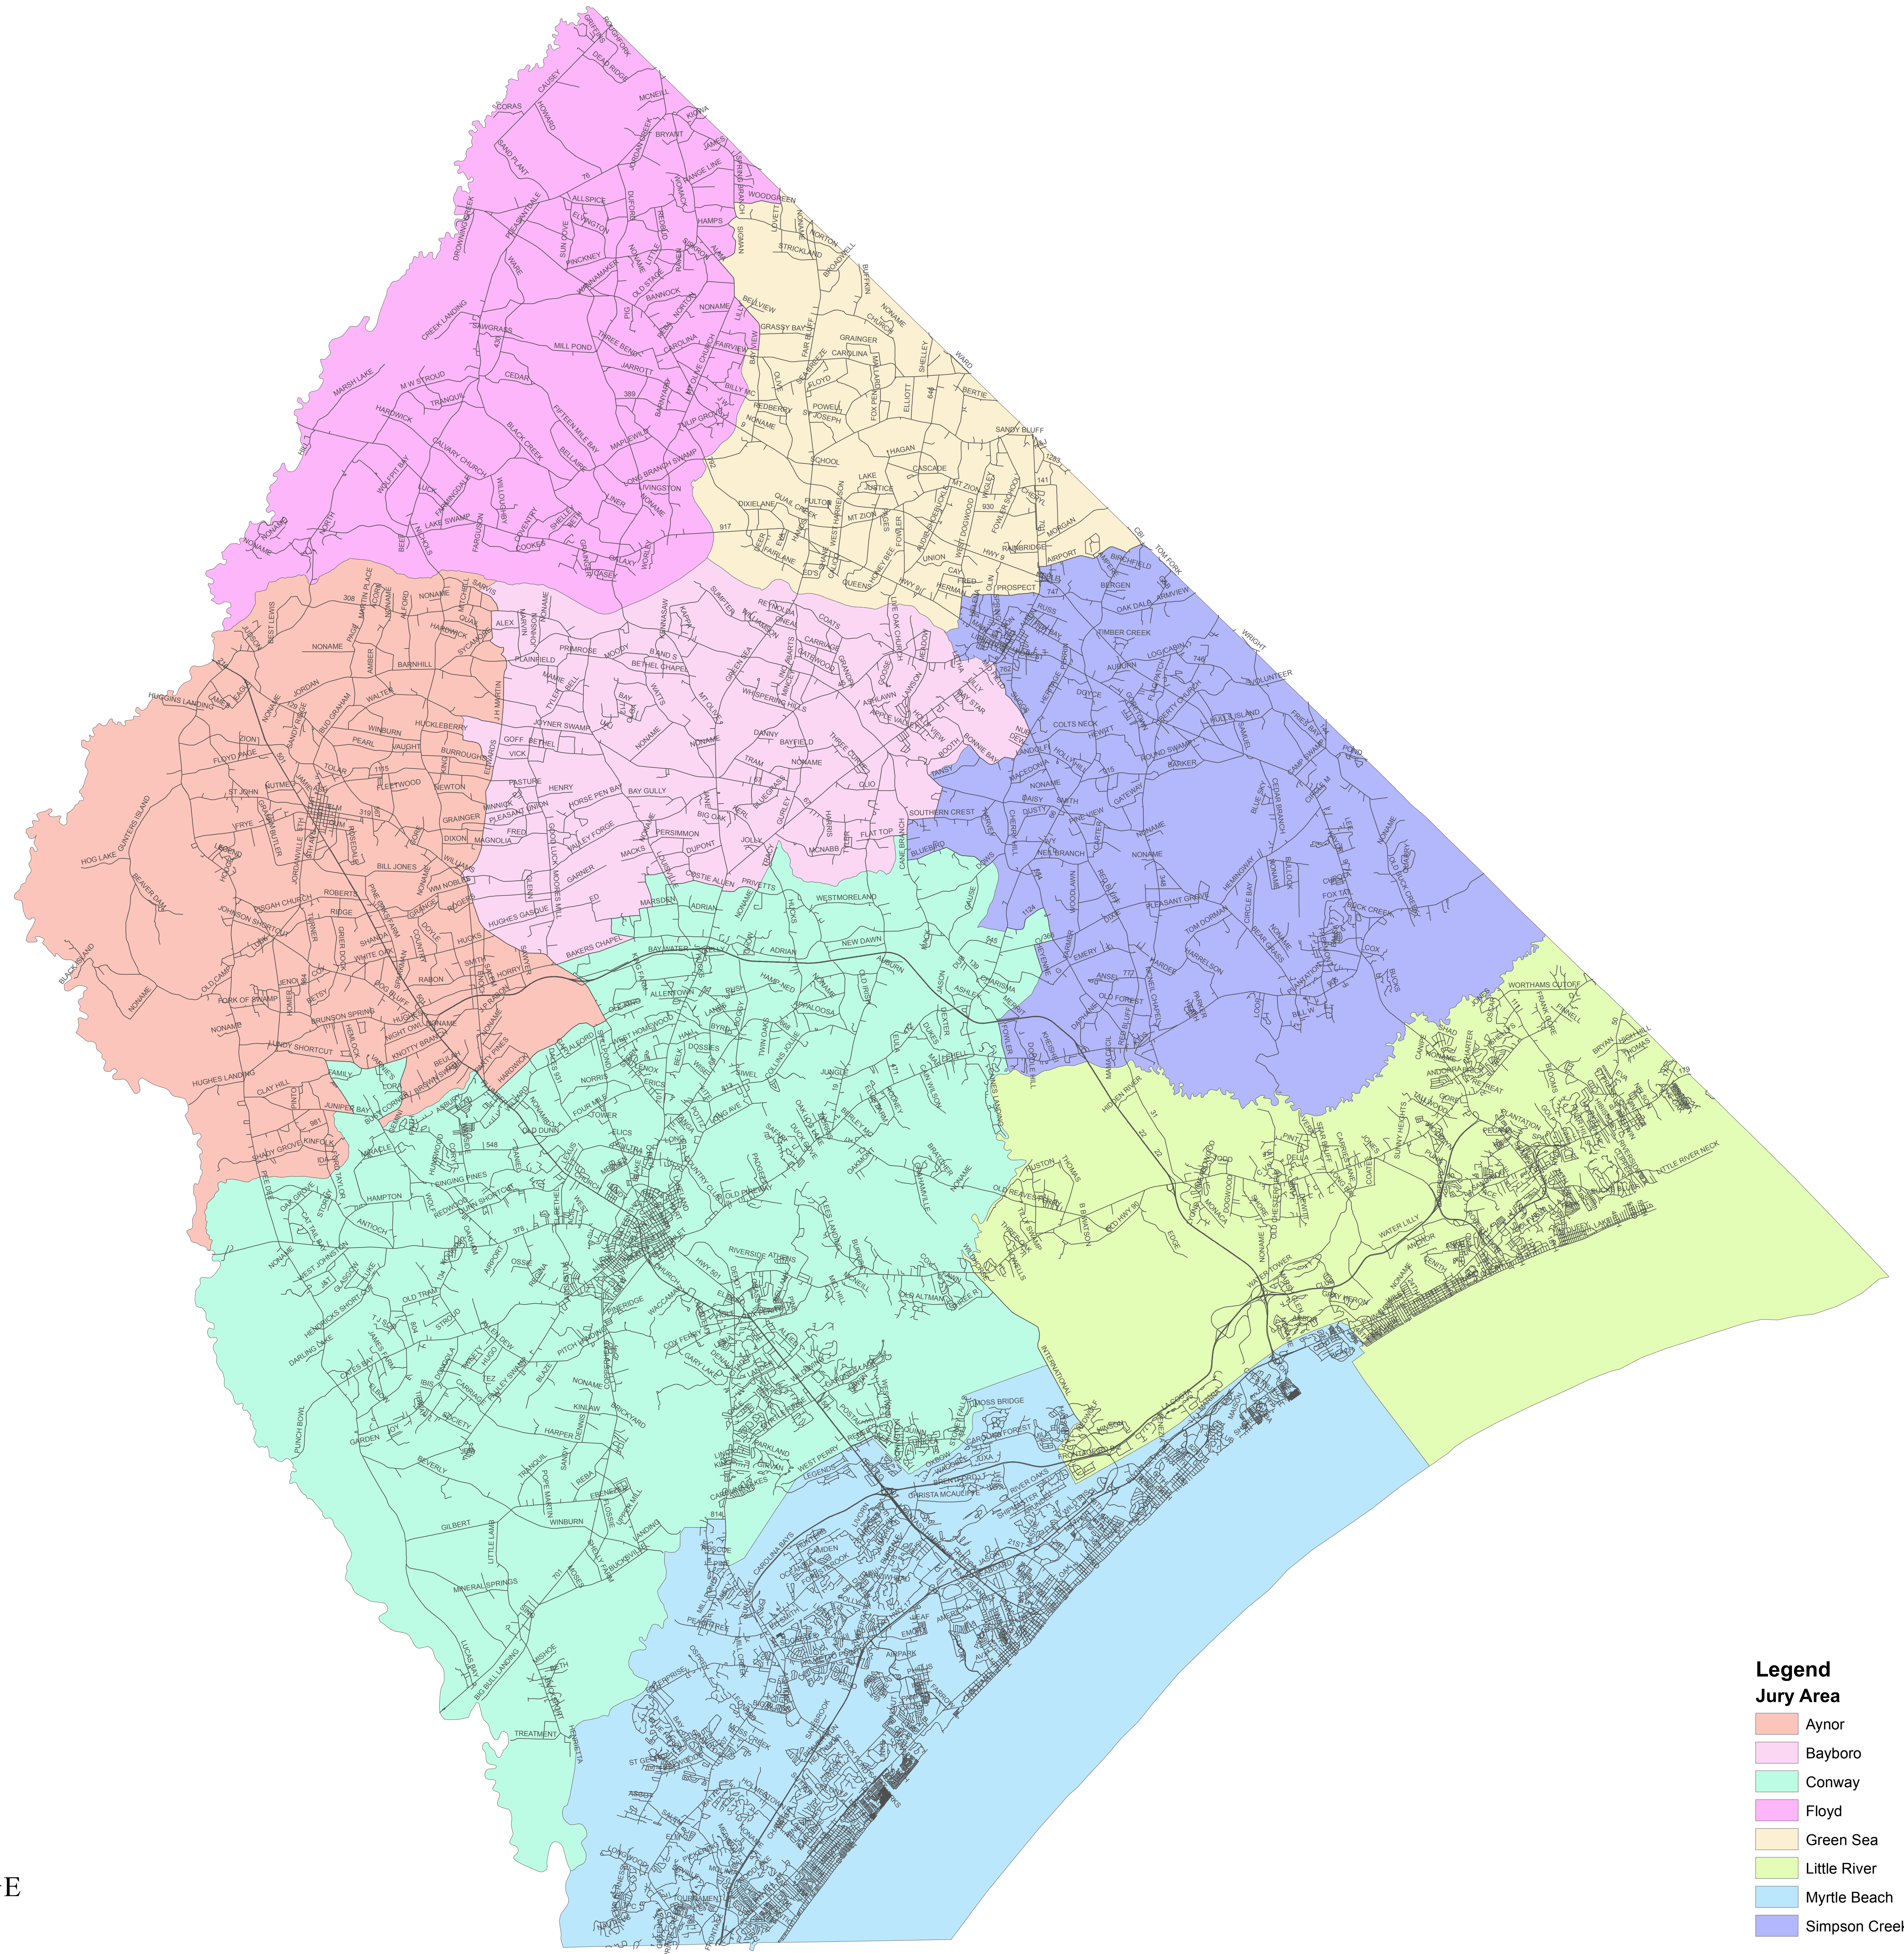

Magistrate Jury Areas - Horry County

- Legend**
Jury Area
- Aynor
 - Bayboro
 - Conway
 - Floyd
 - Green Sea
 - Little River
 - Myrtle Beach
 - Simpson Creek