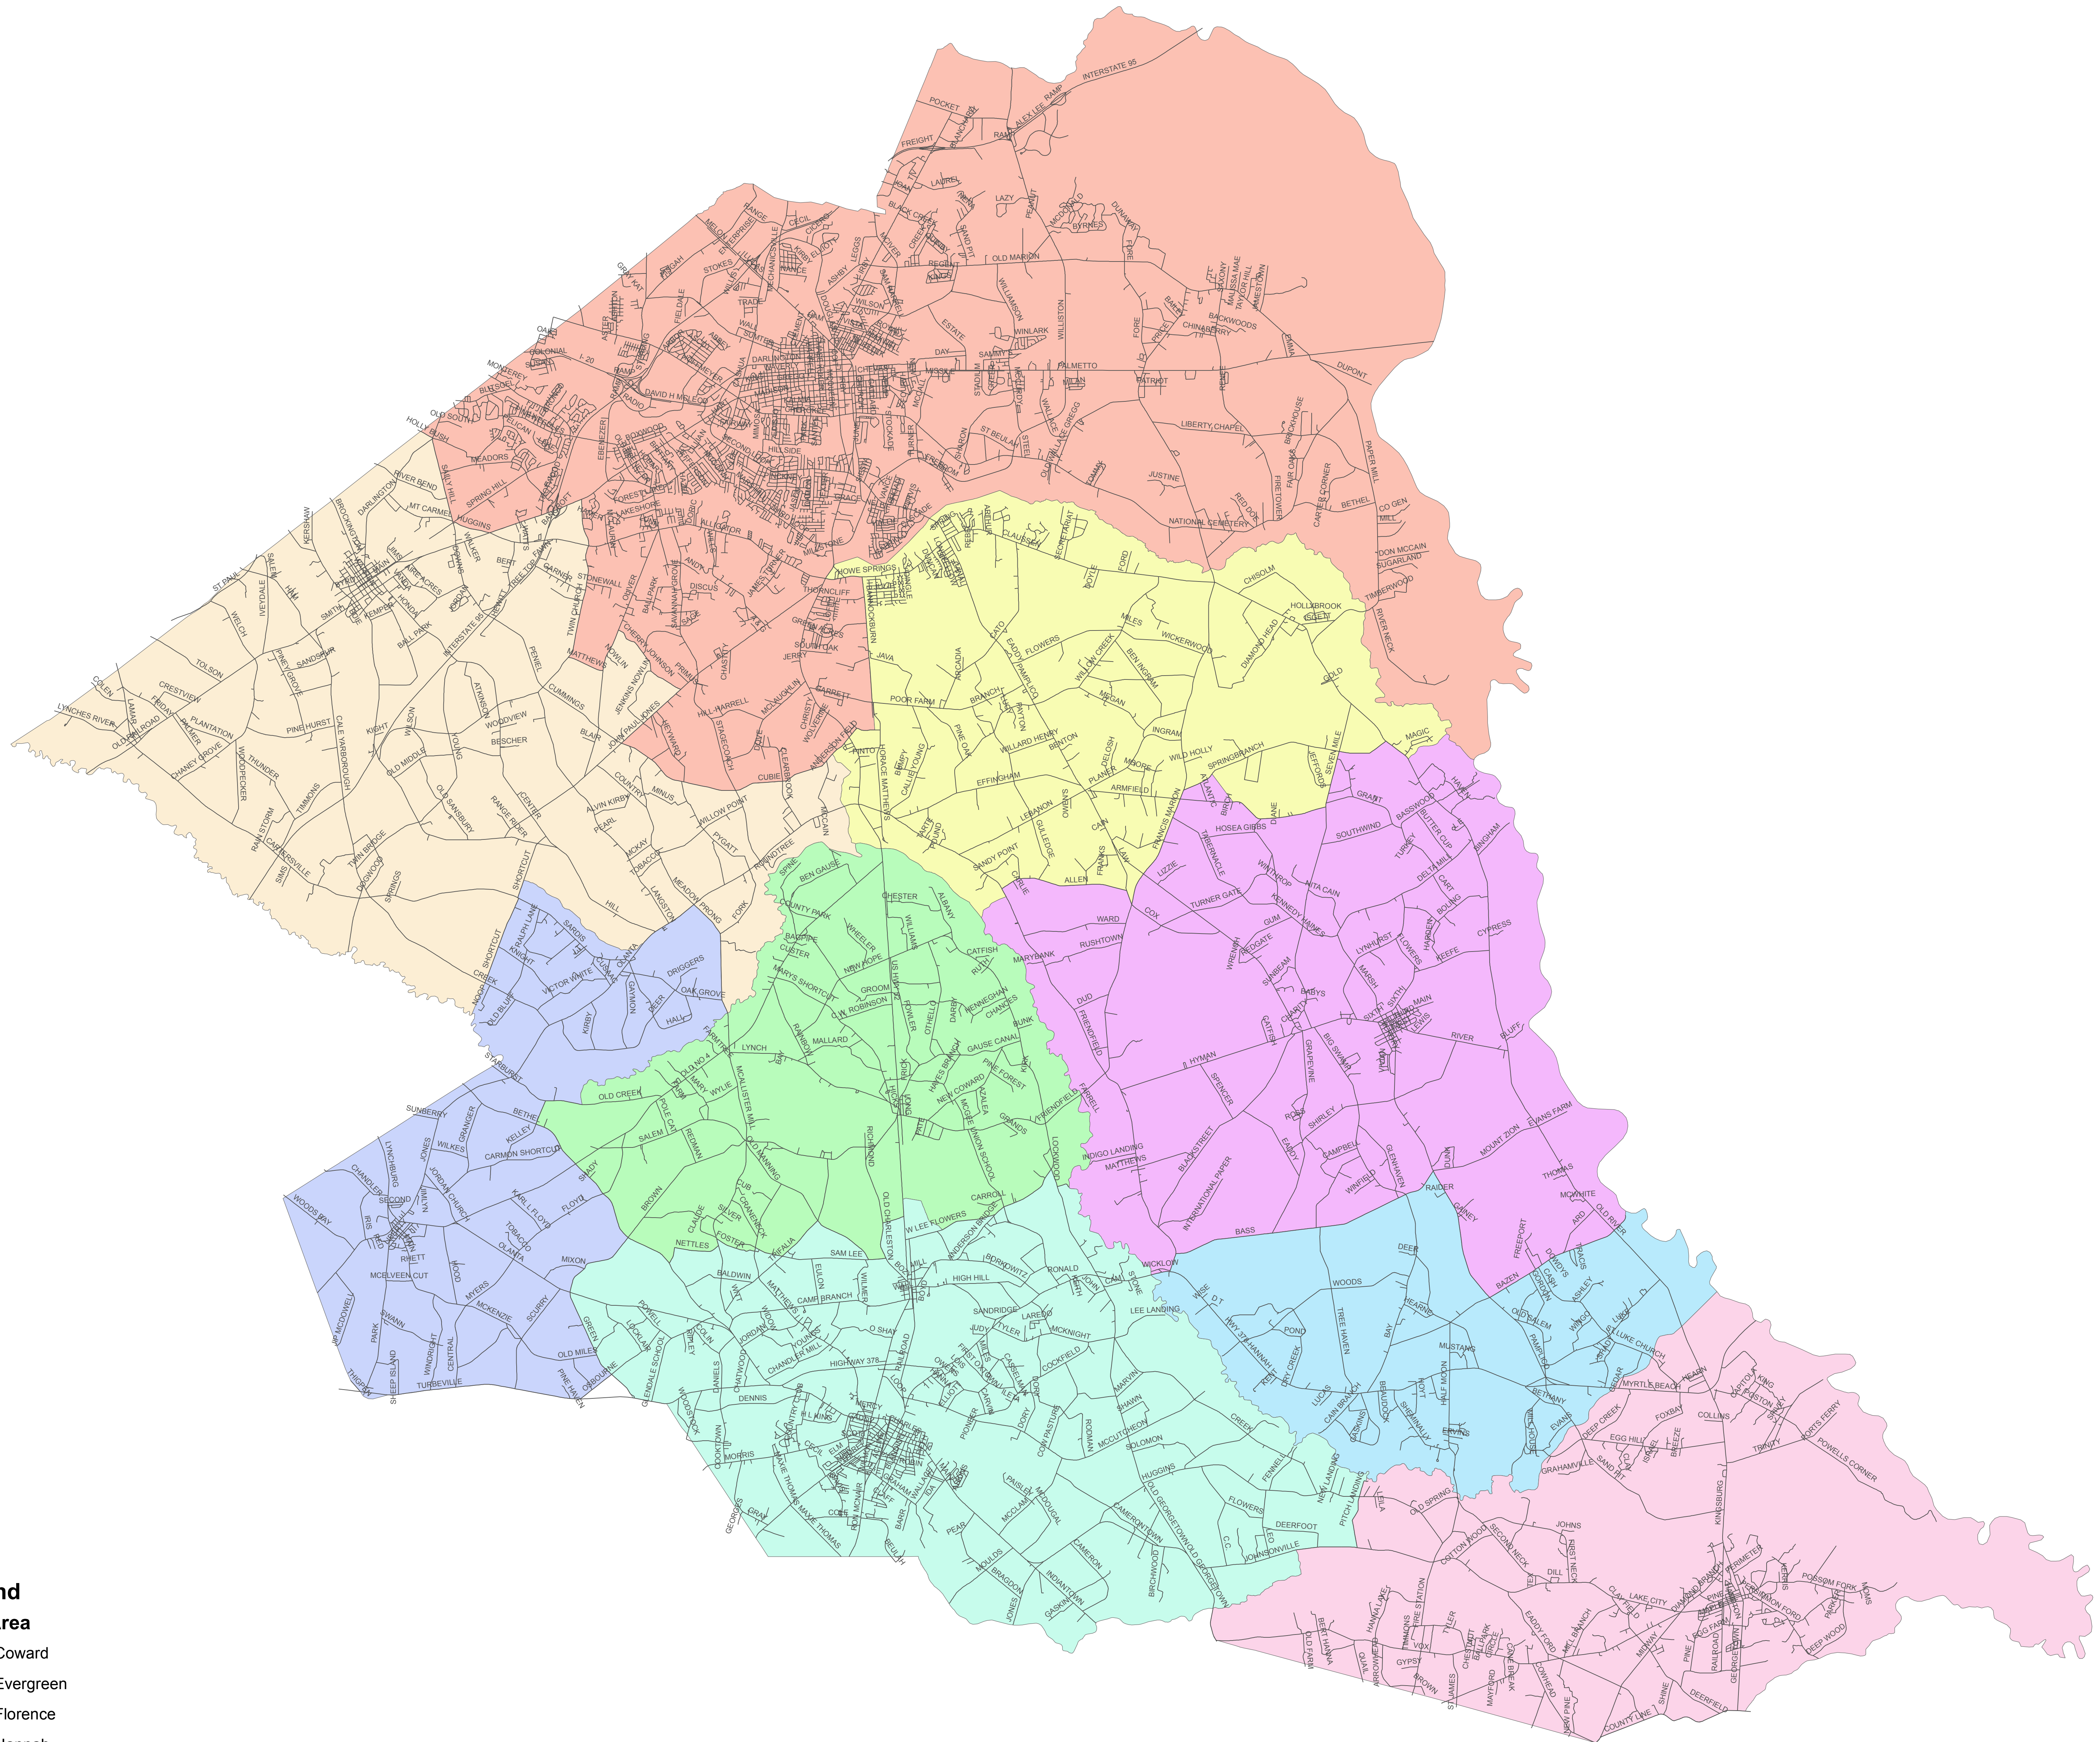

# Magistrate Jury Areas - Florence County

- Legend**  
**Jury Area**
- Coward
  - Evergreen
  - Florence
  - Hannah
  - Johnsonville
  - Lake City
  - Olanta
  - Pamplico
  - Timmonsville