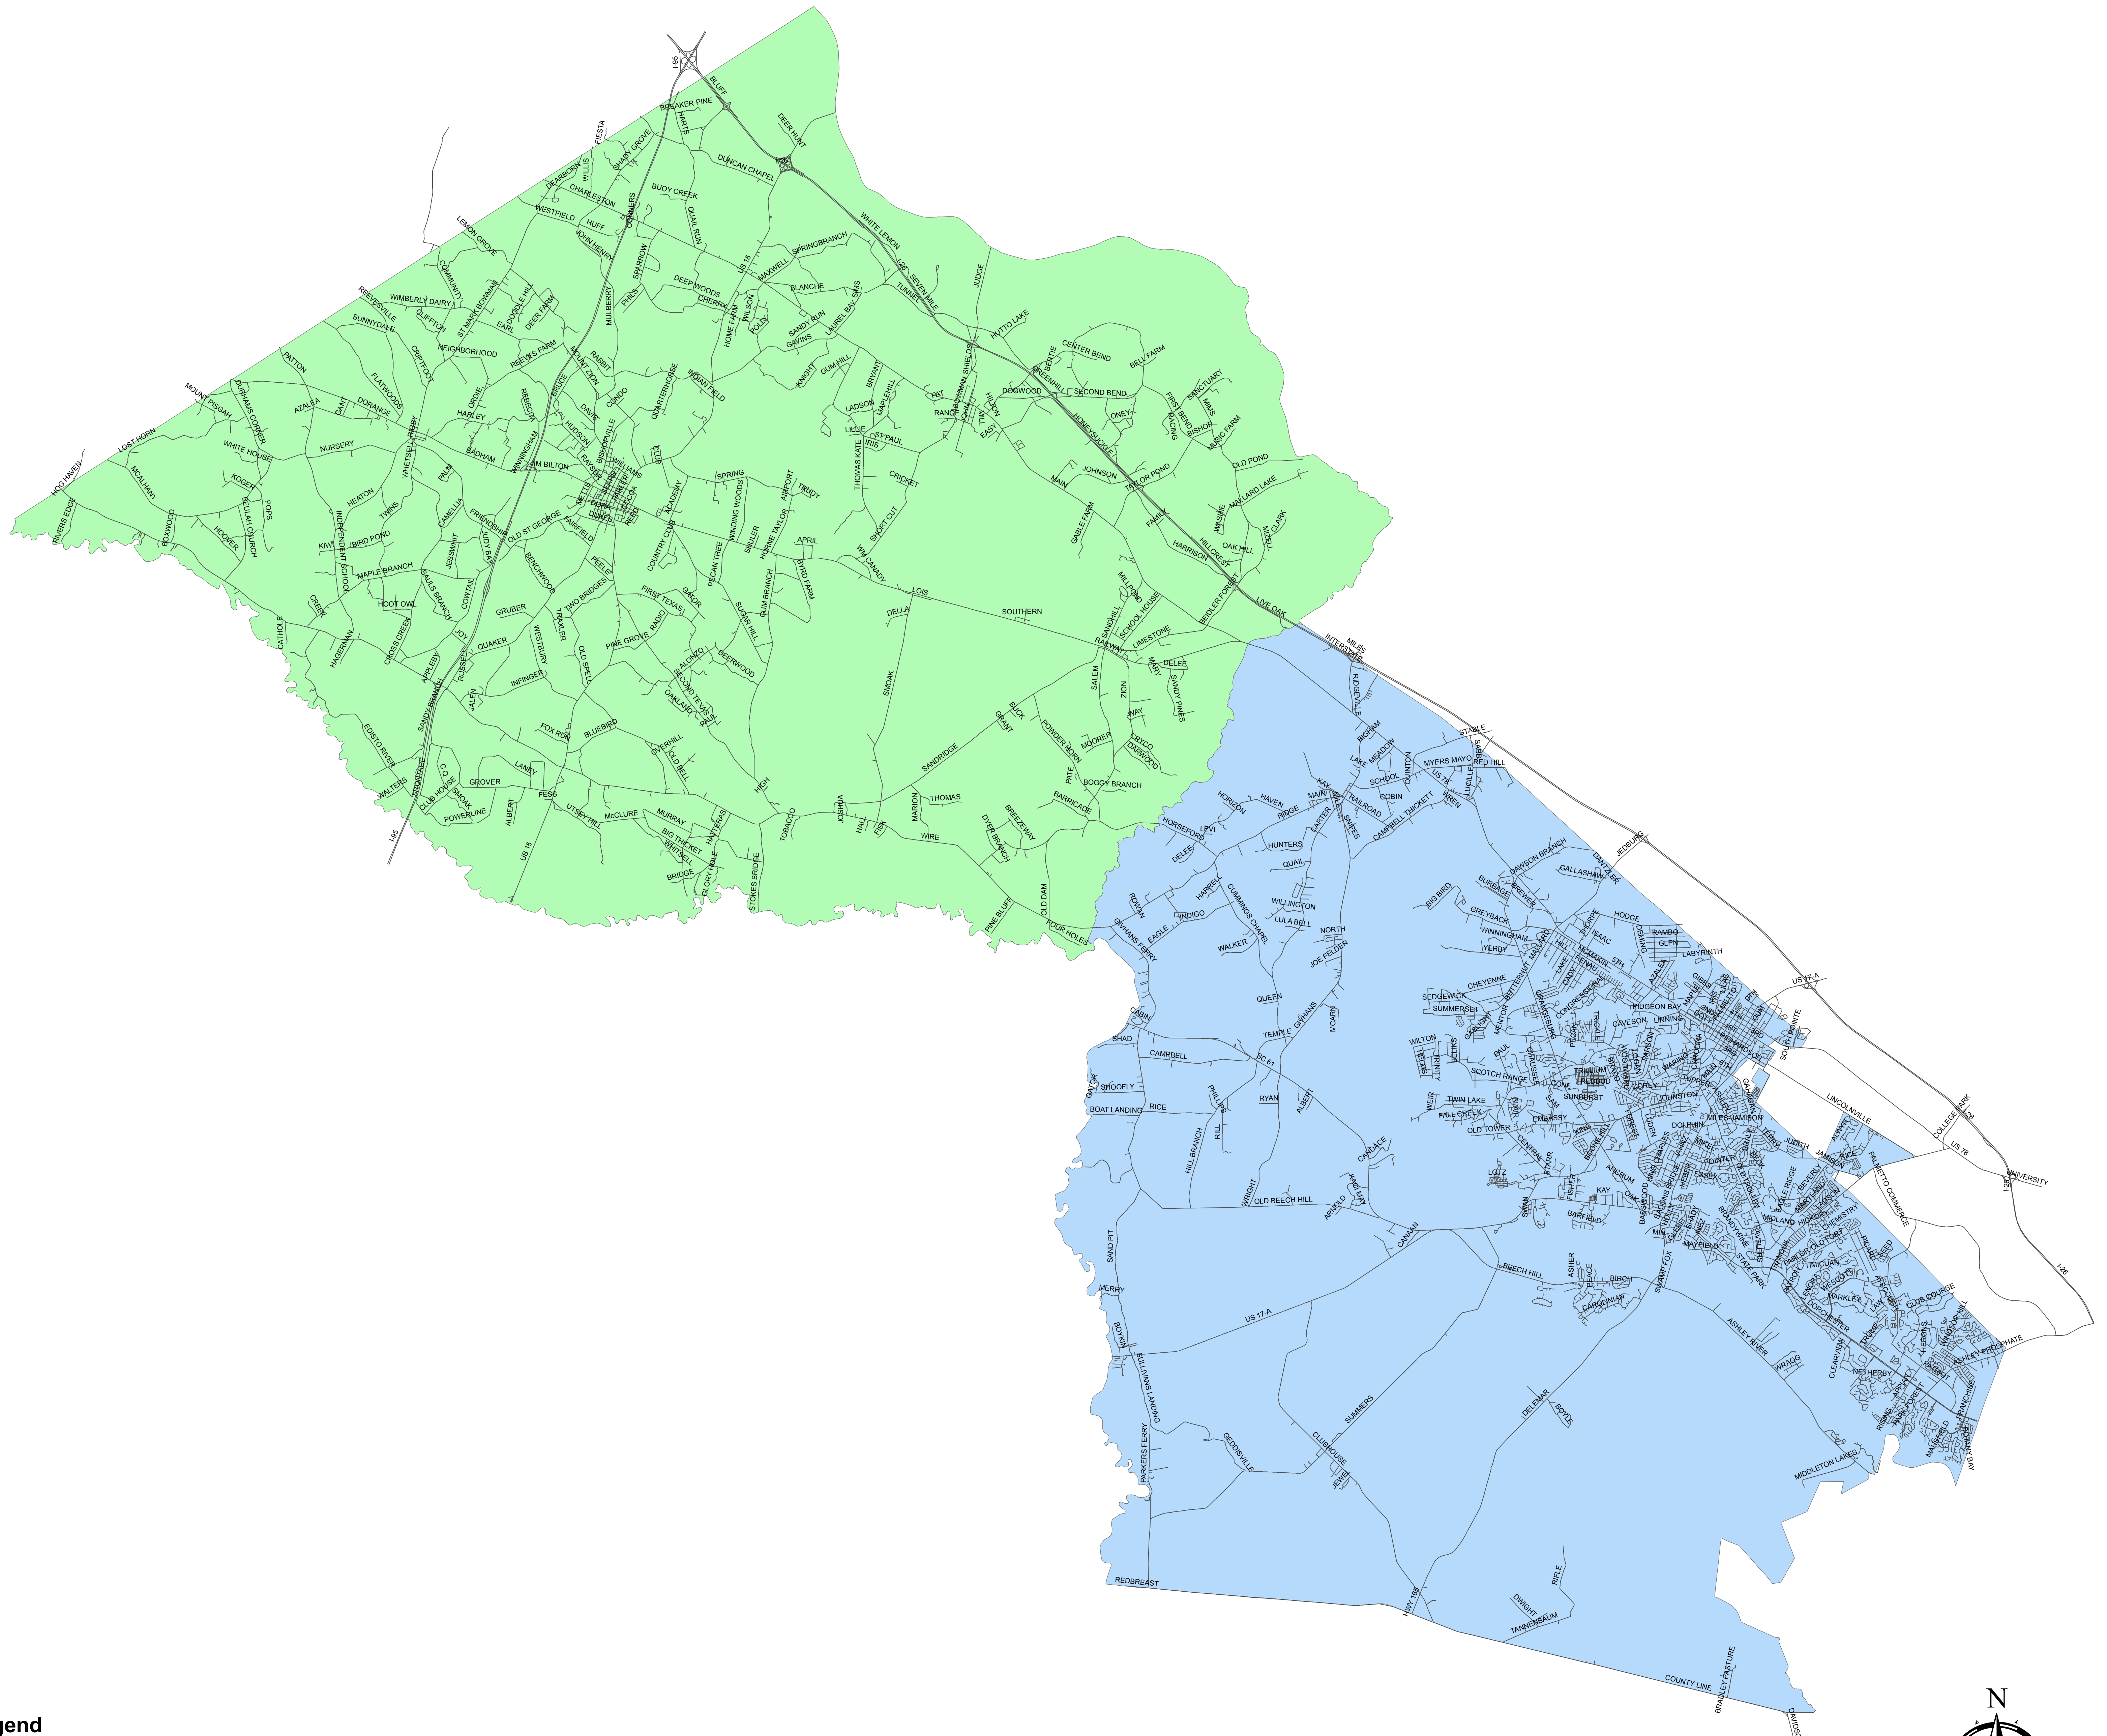

# Magistrate Jury Areas - Dorchester County

**Legend**  
**Jury Area**  
St. George  
Summerville