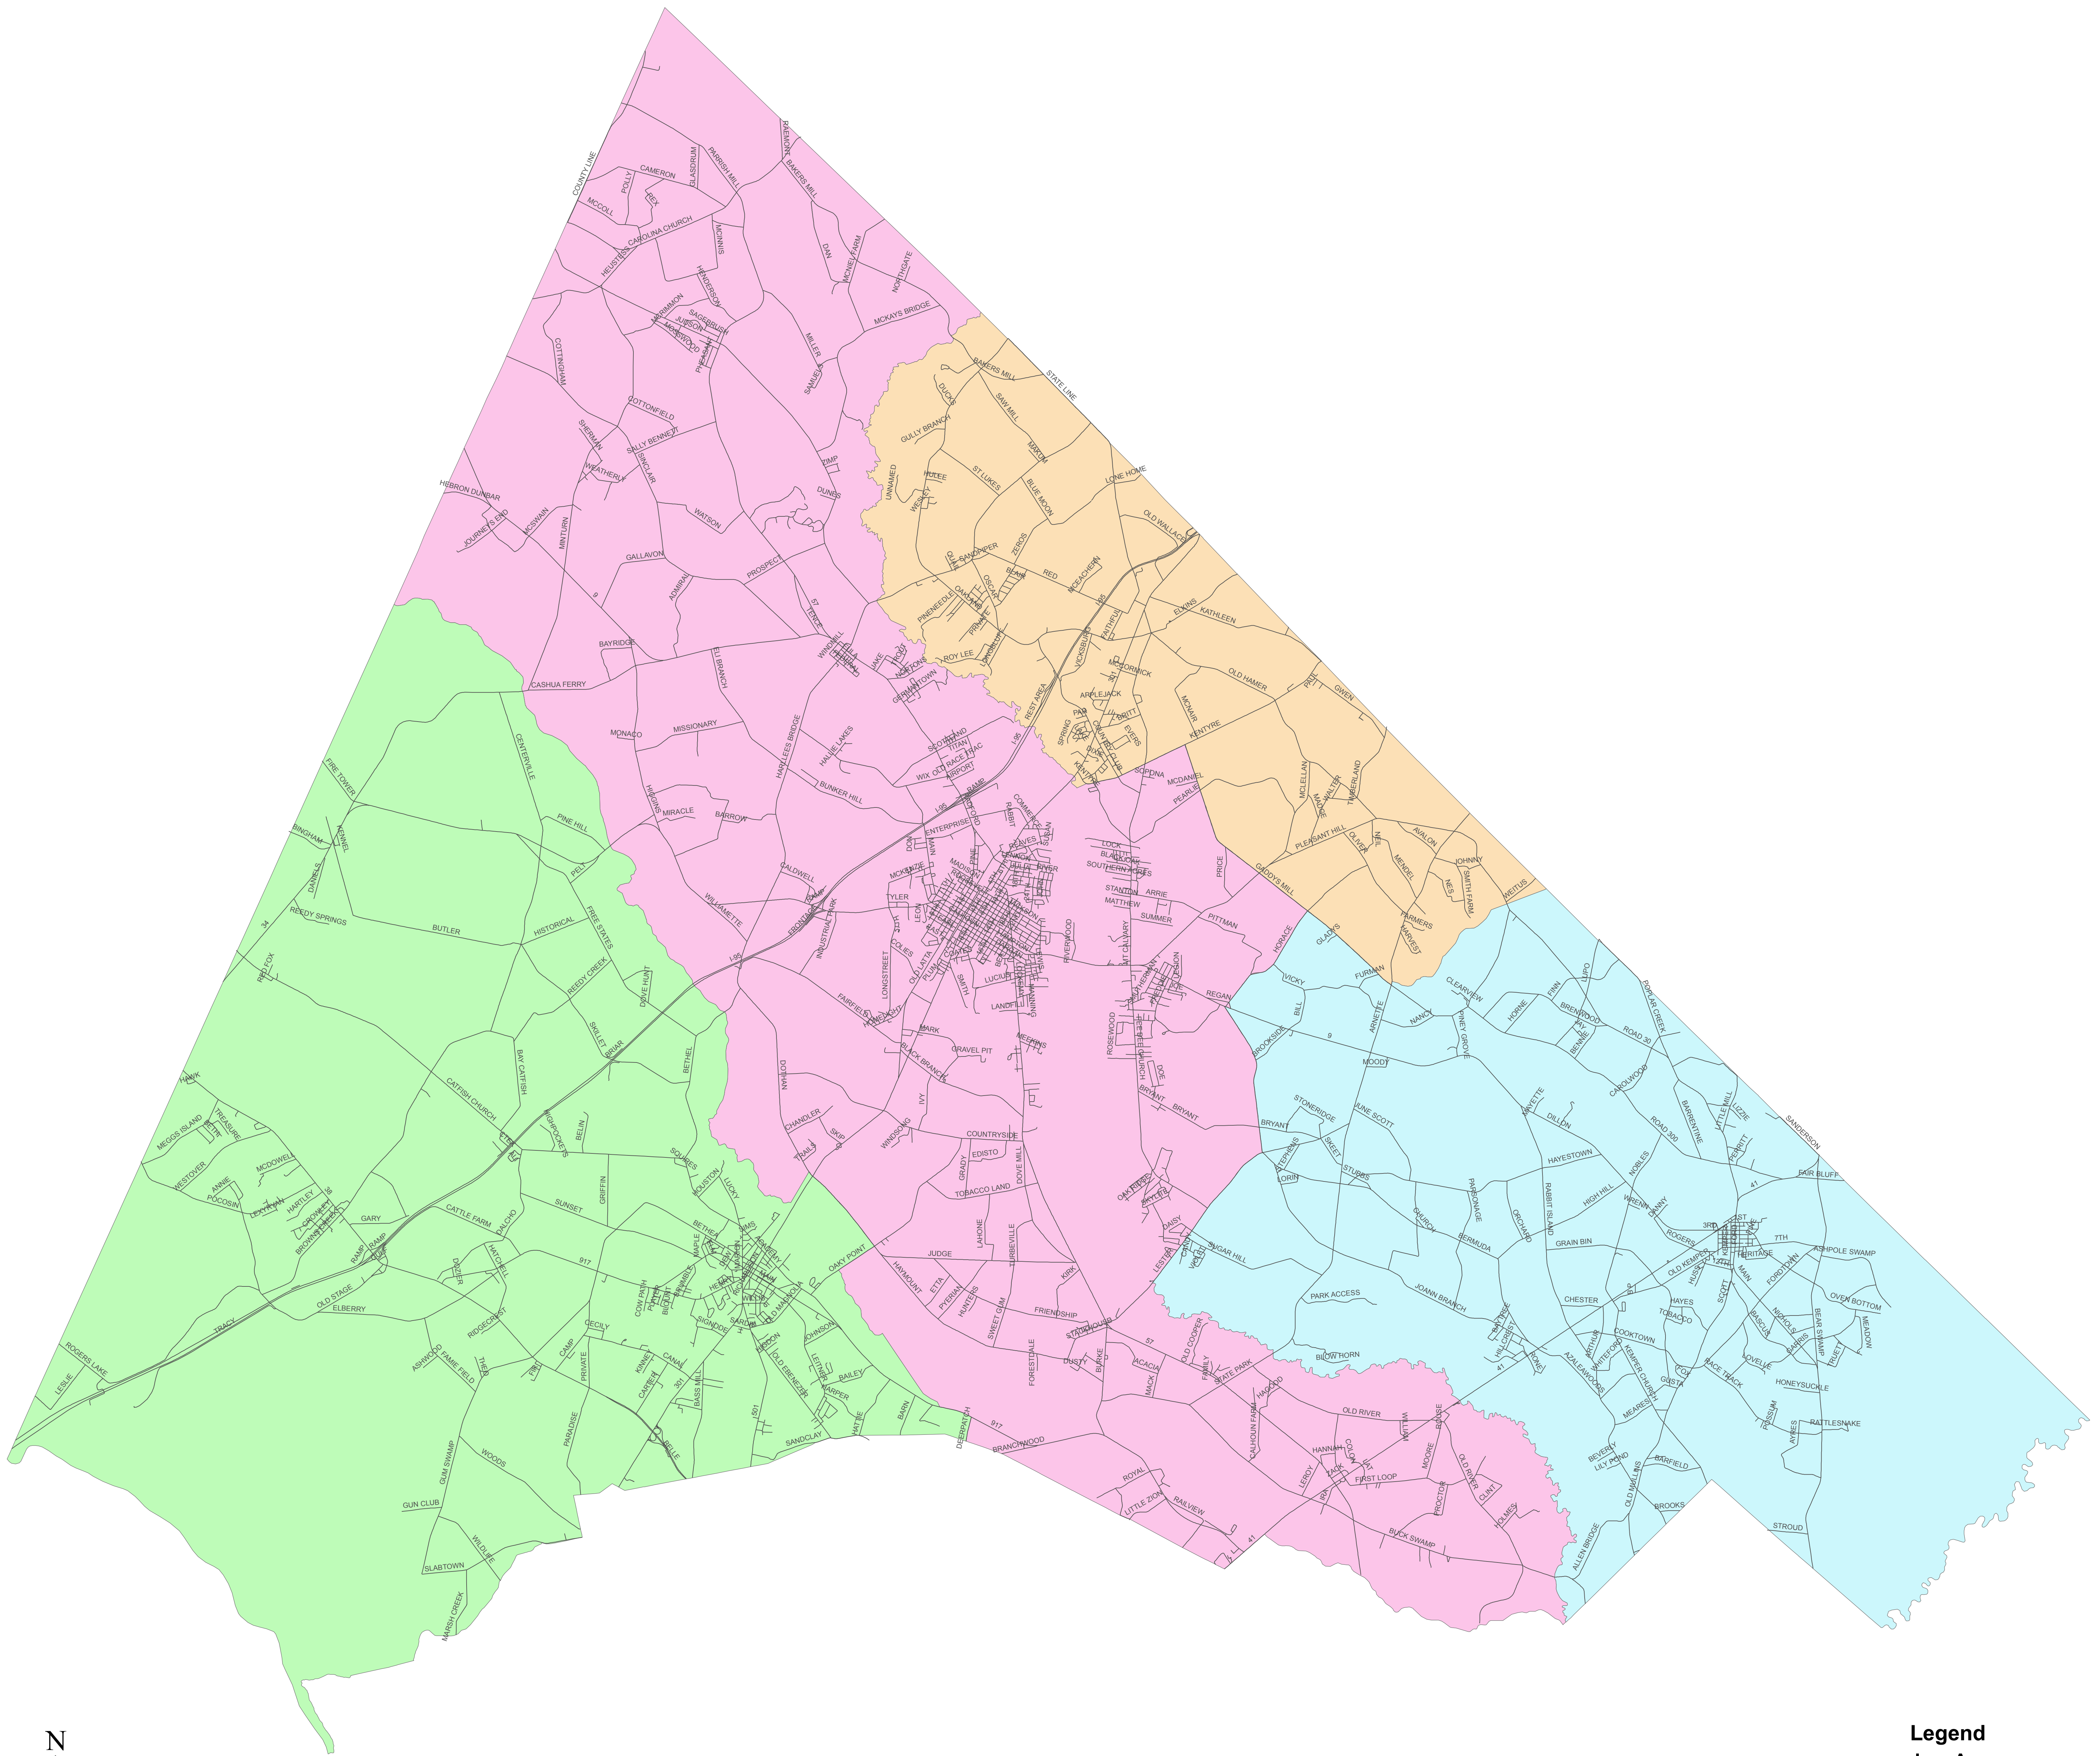

Magistrate Jury Areas - Dillon County

- Legend**
Jury Area
- Dillon
 - Hamer
 - Lake View
 - Latta