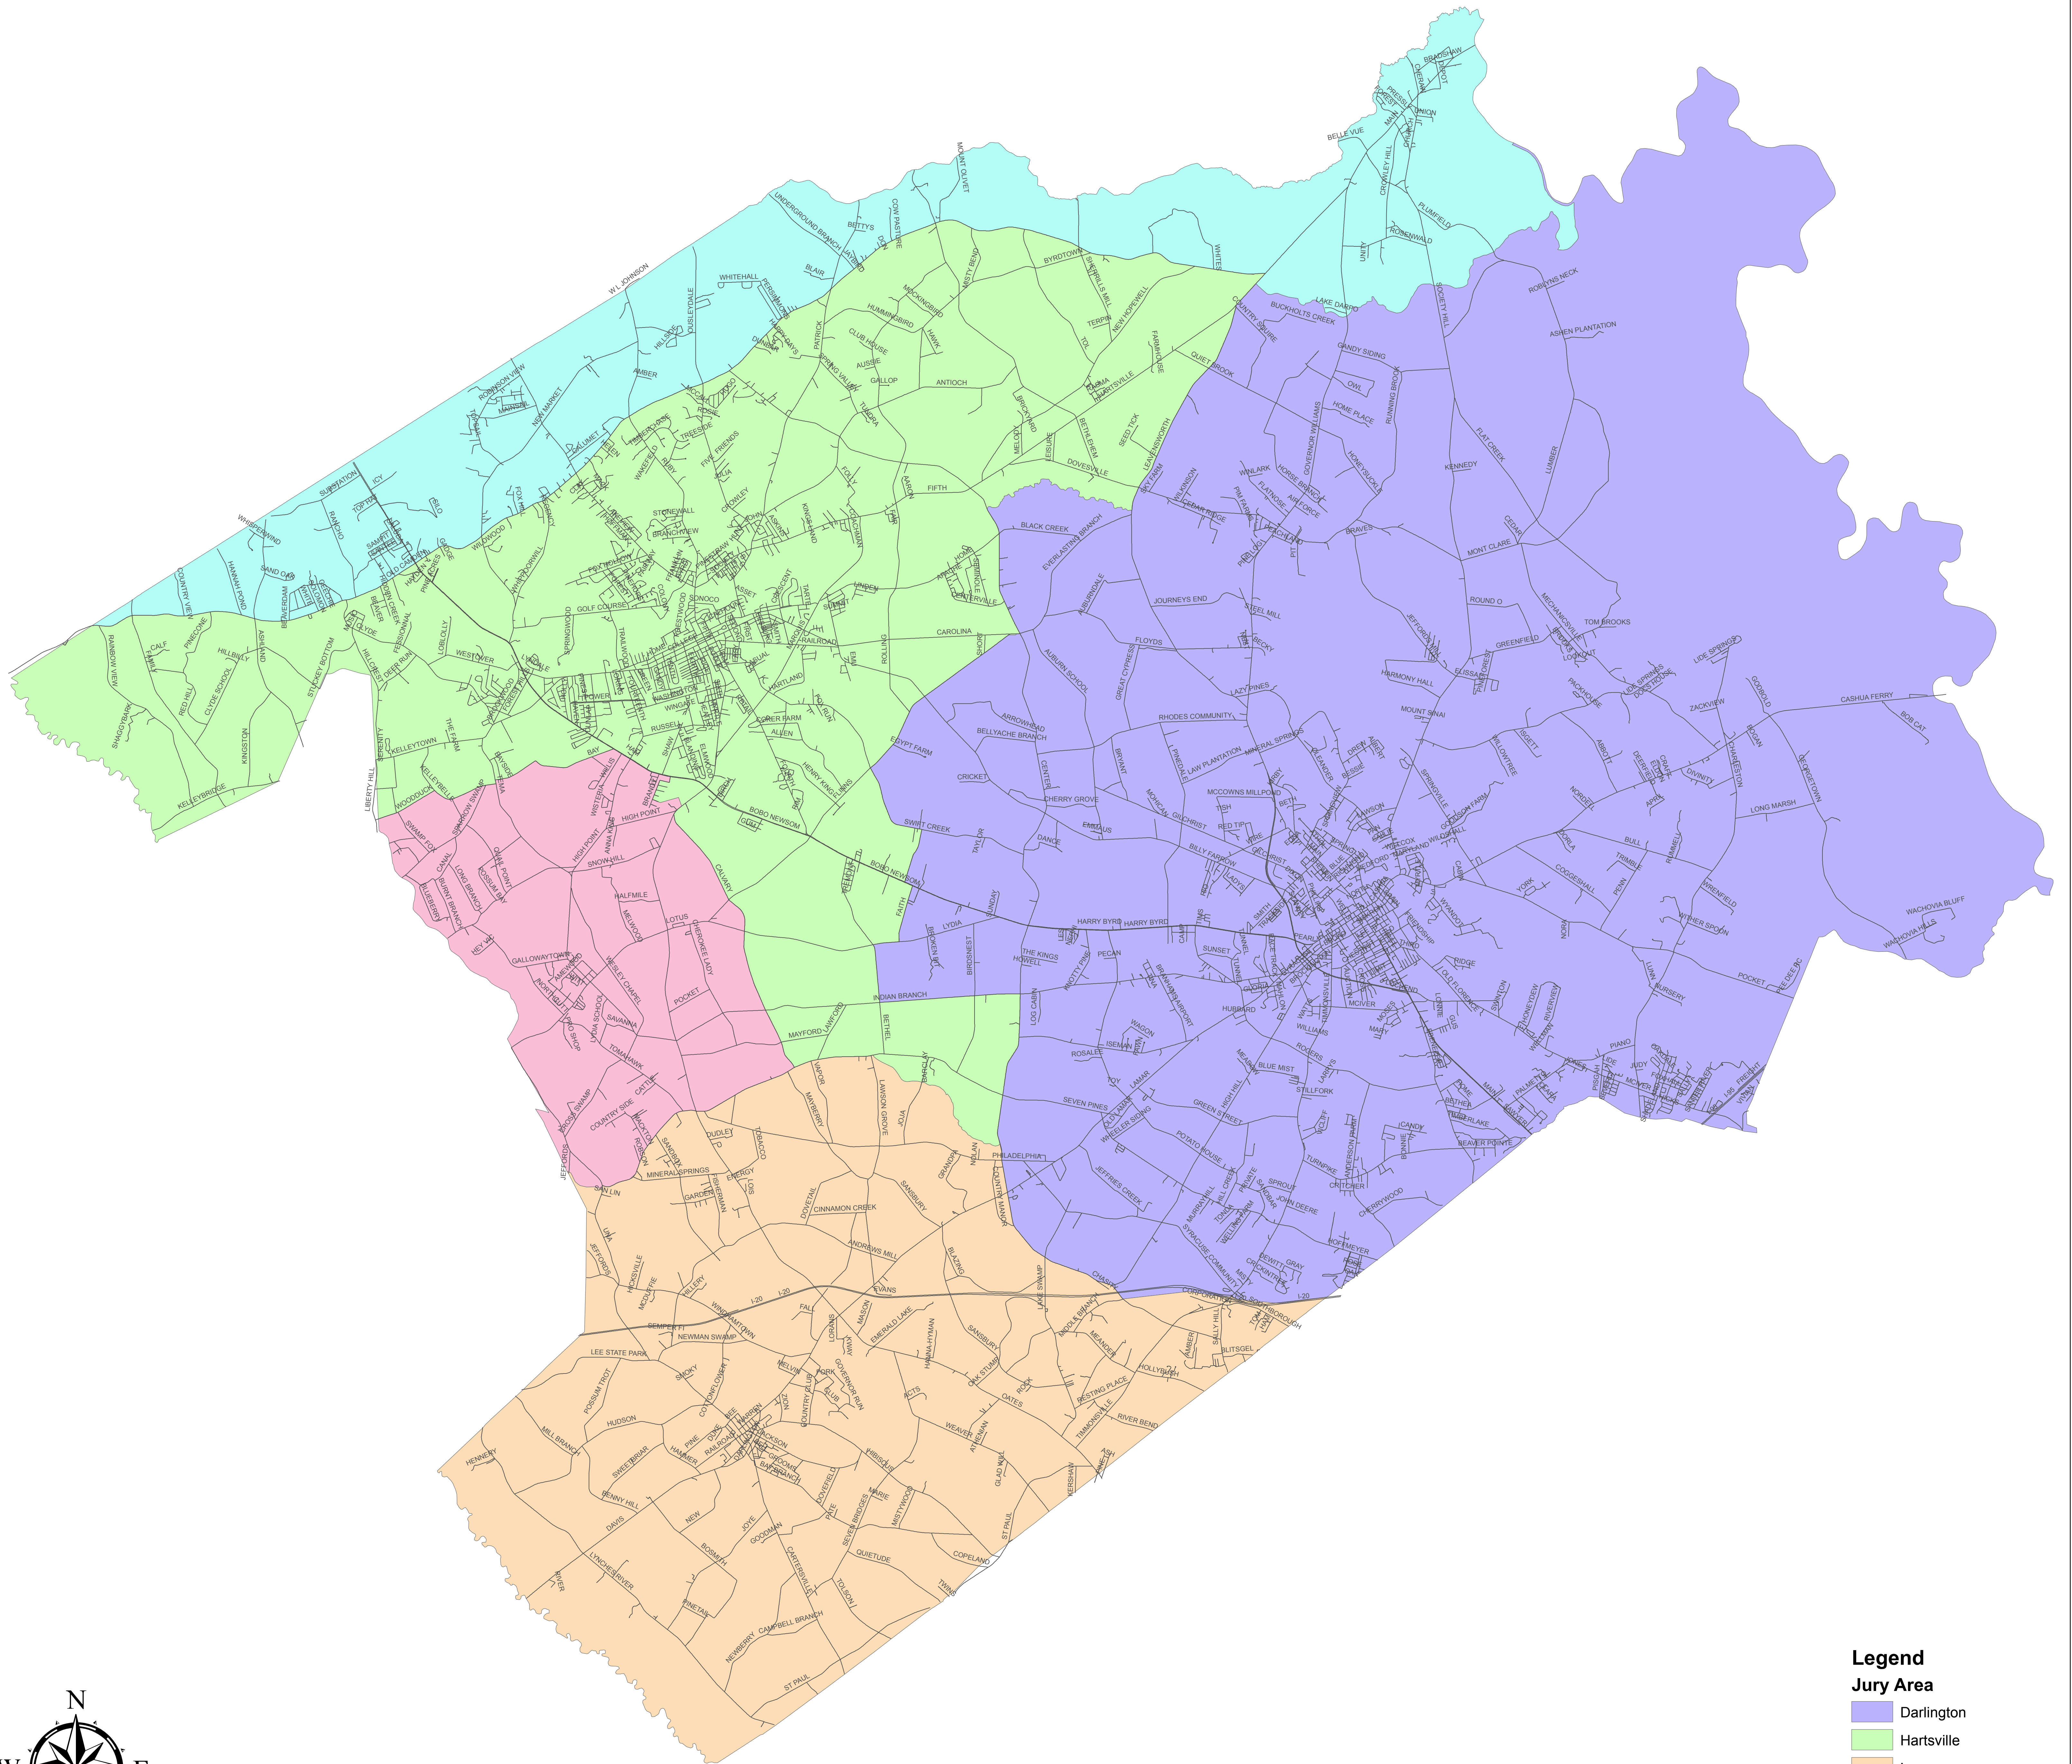

Magistrate Jury Areas - Darlington County

- Legend**
Jury Area
- Darlington
 - Hartsville
 - Lamar
 - Lydia
 - Society Hill