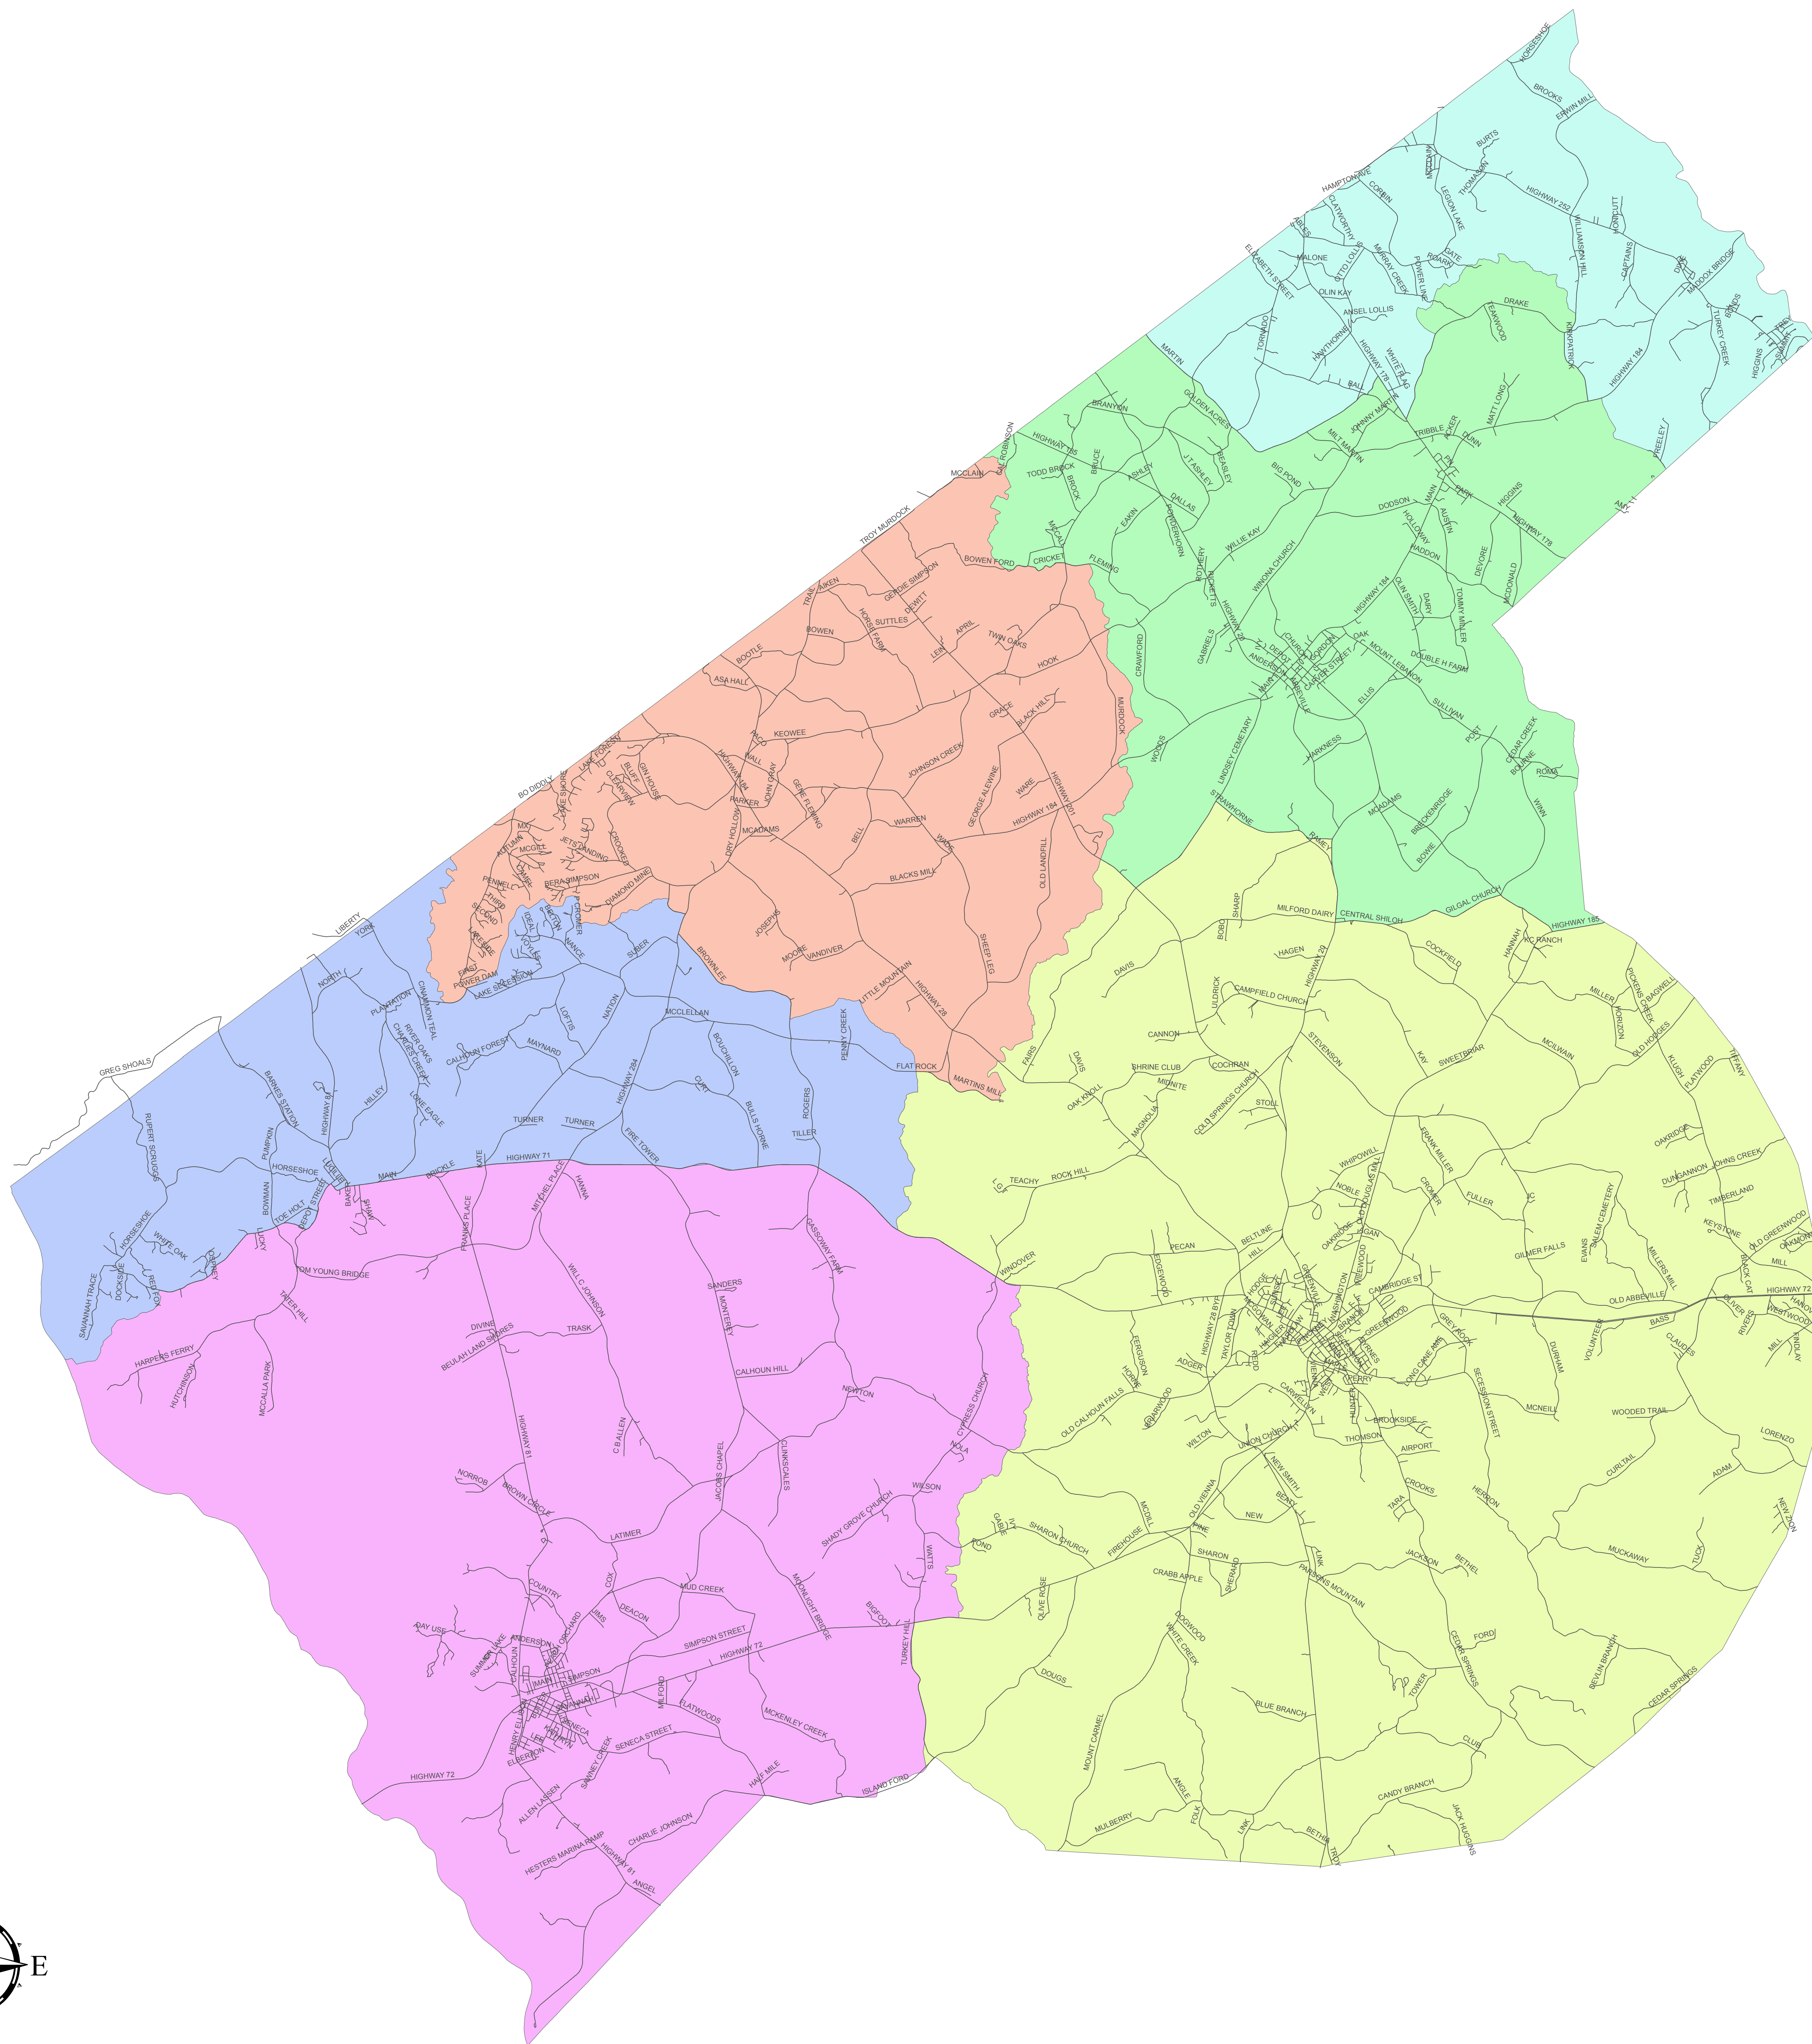

Magistrate Jury Areas - Abbeville County

- Legend**
Jury Area
- Abbeville
 - Antreville
 - Calhoun Falls
 - Donalds
 - Due West
 - Lowndesville