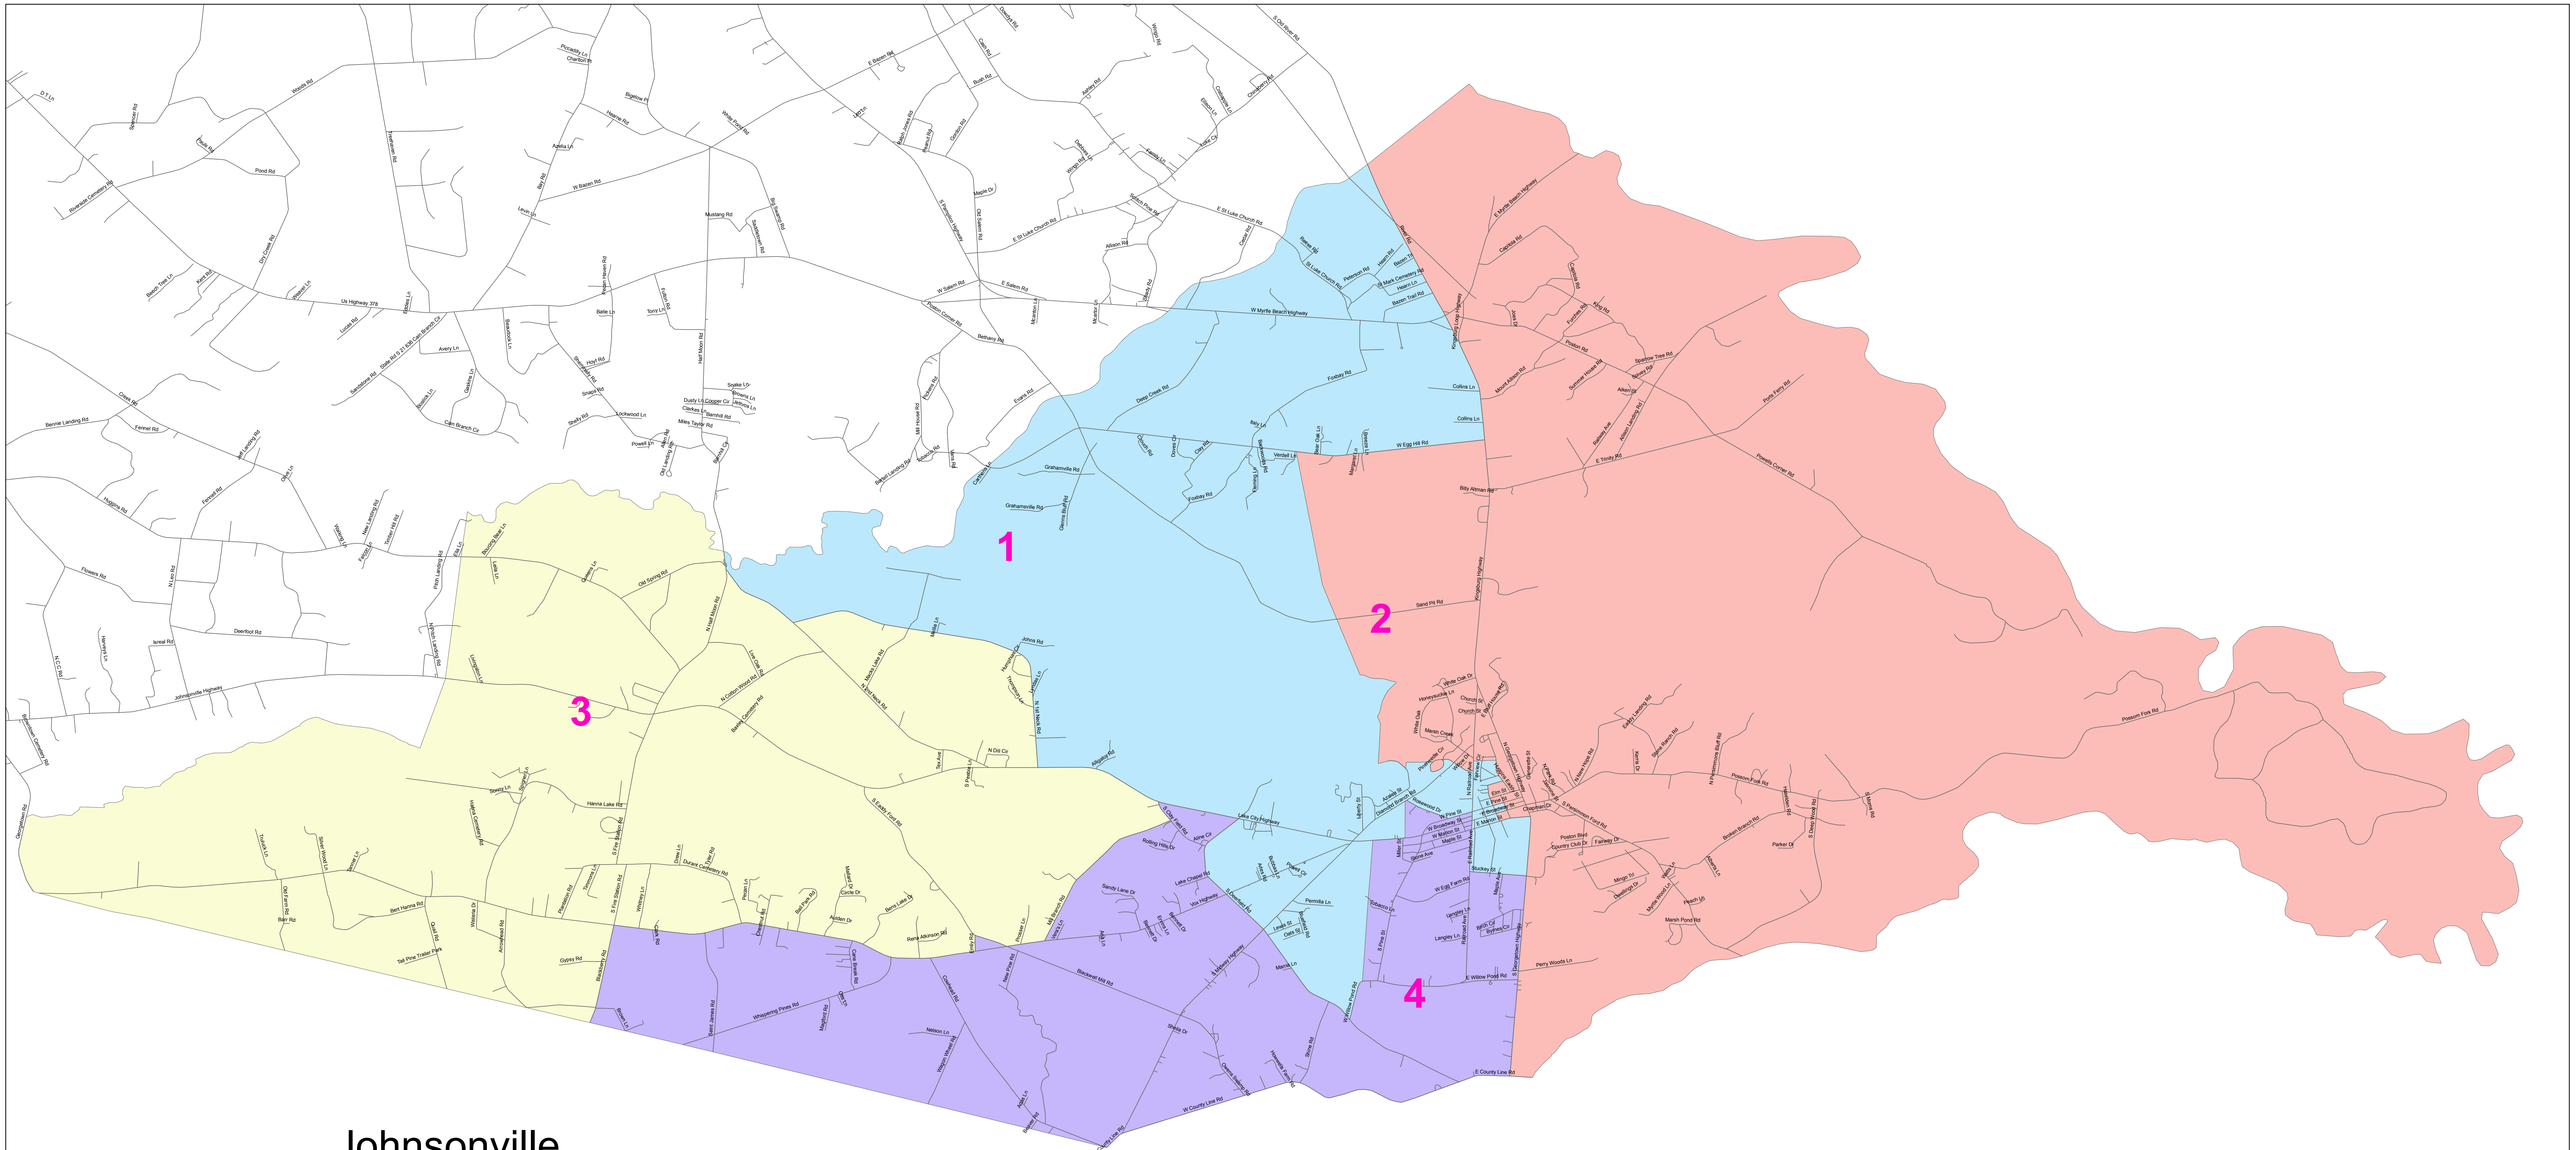

Florence School District 5

S-41-05-15

Johnsonville

District	Pop.	Dev.	ScDw.	NH	MMT	SNH	MMT	NH	BLK	SNH	BLK	VA	PR	HO	AP	SNH	VA	PR	HO	AP	AI	CH	MI	UN	AP
1	1,451	-342.29%		483	33.29%			914	62.99%	1,026		379	36.94%		618	60.23%		54		29					
2	2,443	-422.83%		1,251	86.69%			141	9.77%	1,060		940	88.68%		90	8.49%		51		30					
3	3,527	422.83%		1,179	77.21%			324	21.22%	1,051		856	81.45%		180	17.13%		24		15					
4	4,522	372.49%		1,196	78.58%			267	17.54%	1,109		886	79.89%		187	16.86%		59		36					
Total	5,943			4,109				1,646		4,246		3,061			1,075	25.32%		188		110					

Legend

Streets

Precincts

Districts

- 1
- 2
- 3
- 4