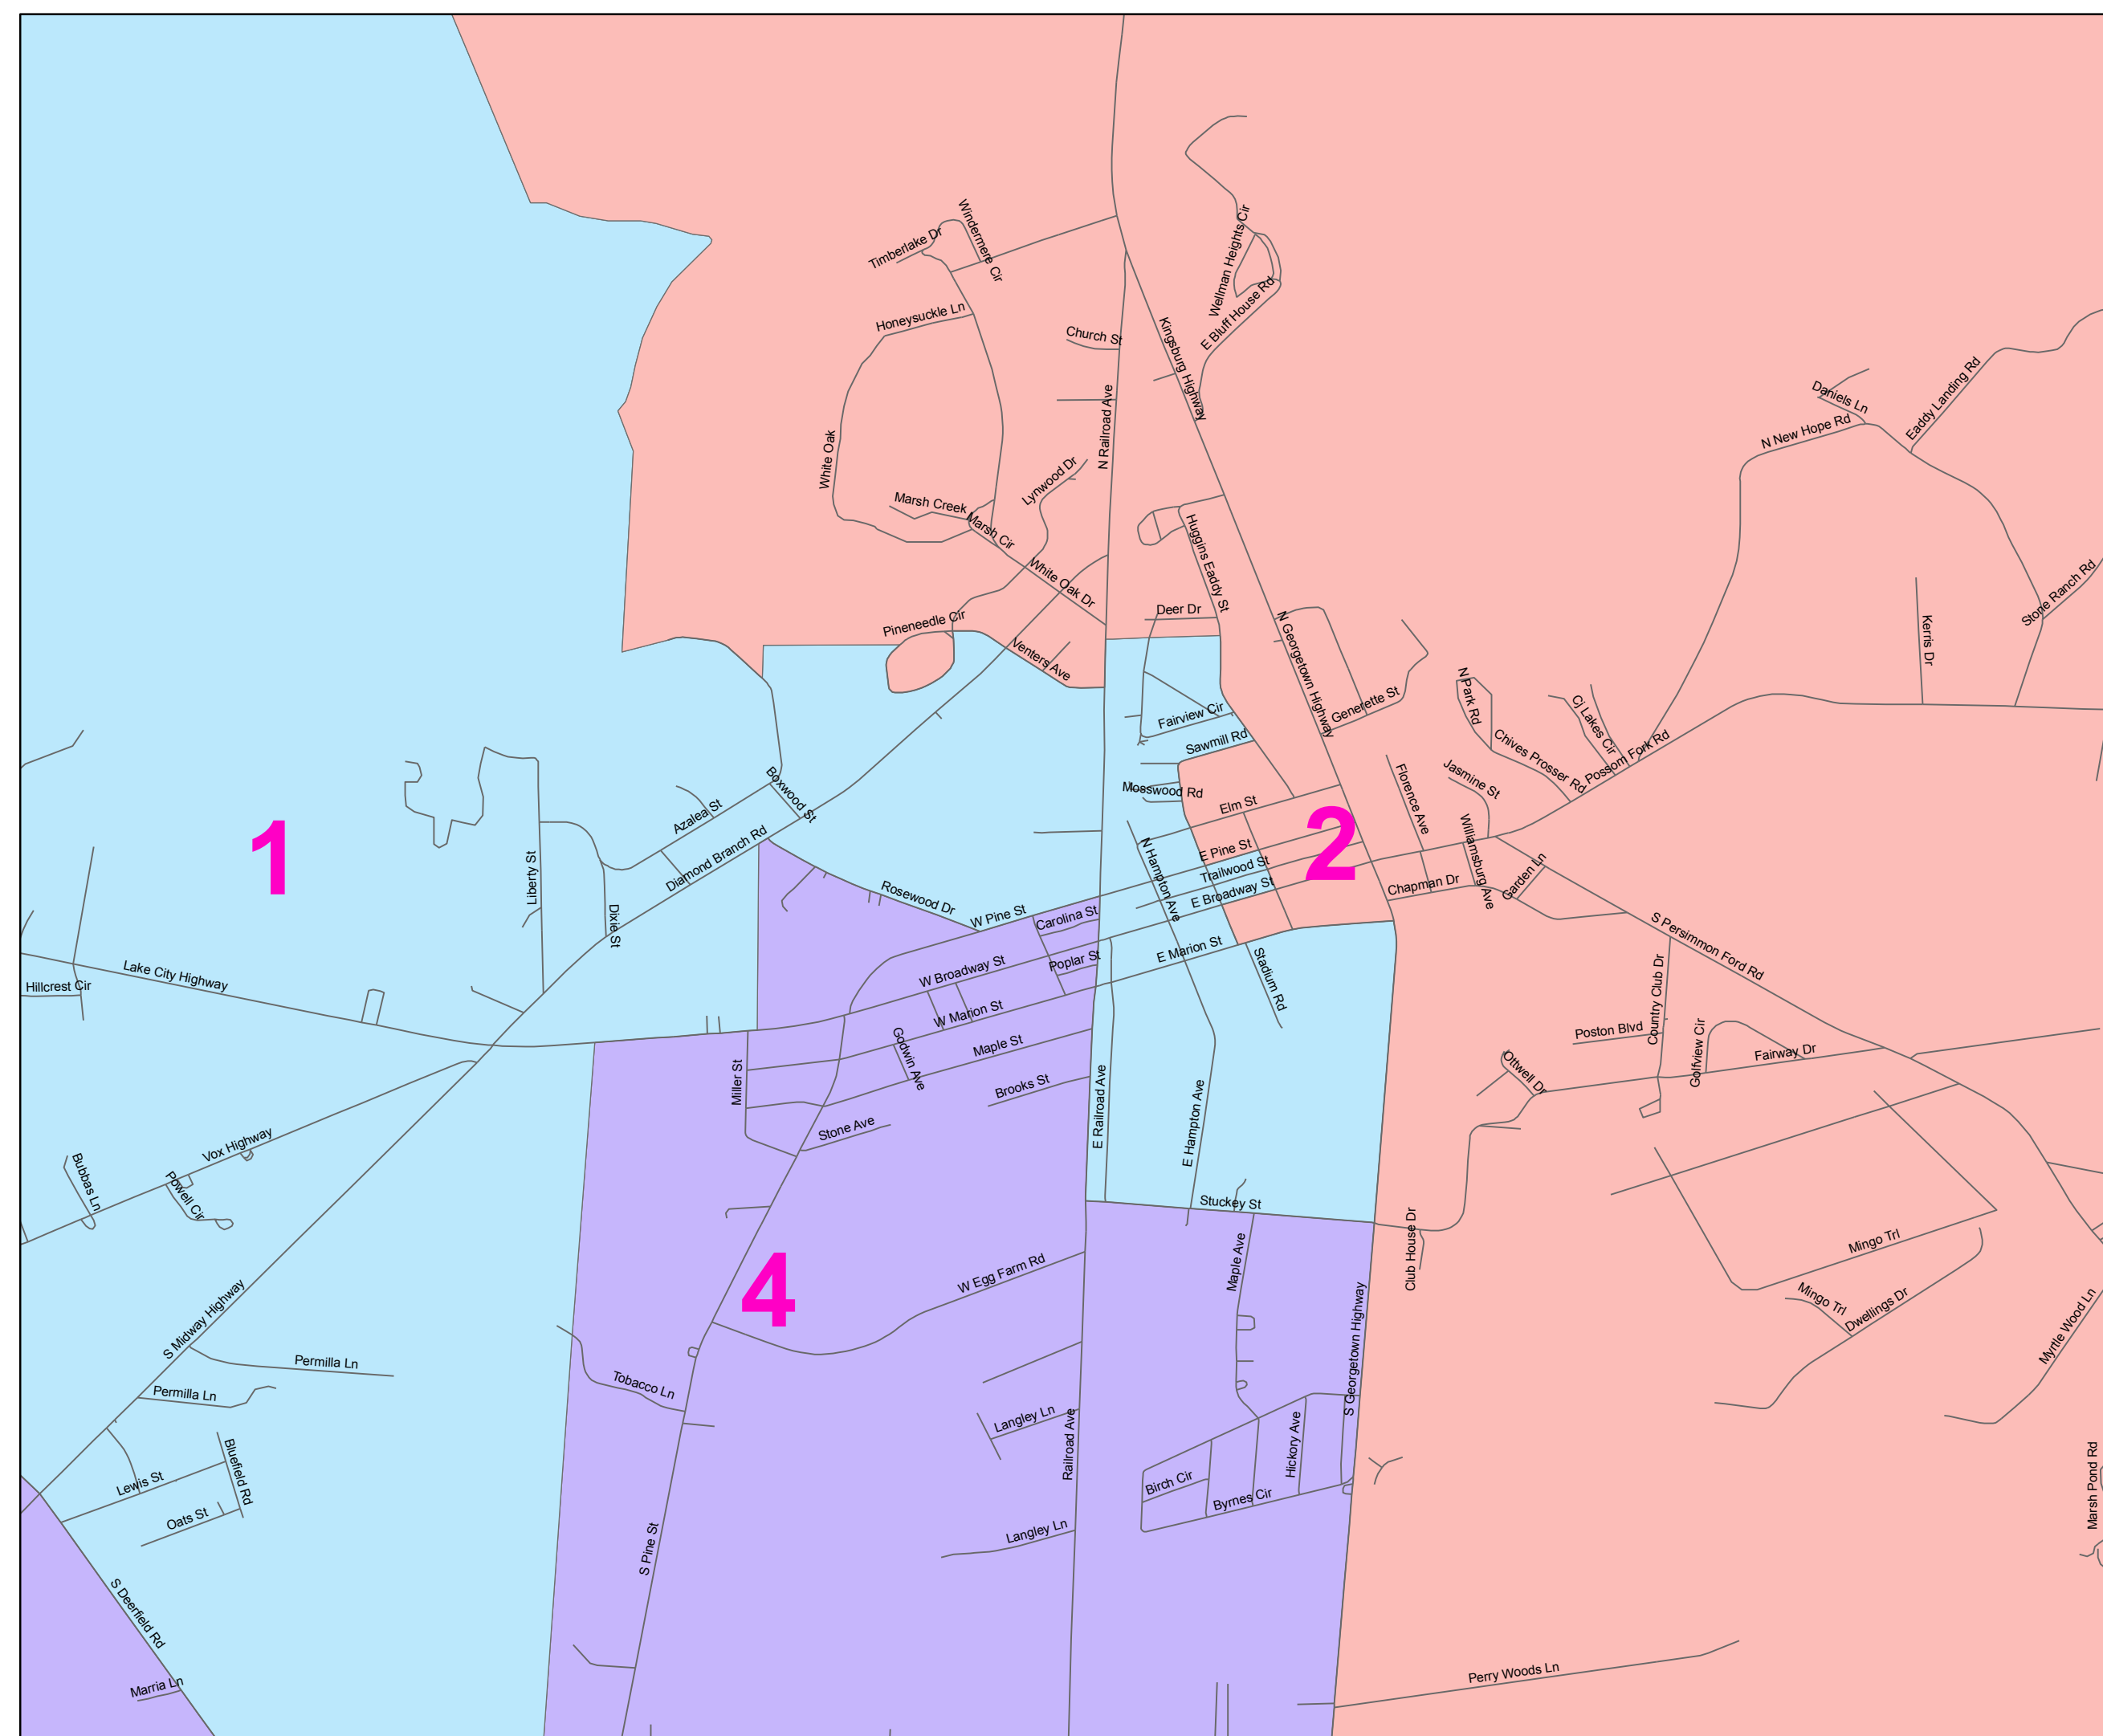

Florence School District 5

S-41-05-15

Johnsonville

District	Pop.	Dev.	ScDw.	NH	MMT	SNH	MMT	NH	BLK	SNH	BLK	VA	PR	HO	AP	SNH	VA	PR	HO	AP	AI	CH	MI	UN	AP
1	1,451	-342.29%		483	33.29%			914	62.99%	1,026		379	36.94%		618	60.23%		54		29					
2	2,443	-422.83%		1,251	86.69%			141	9.77%	1,060		940	88.68%		90	8.49%		51		30					
3	3,527	422.83%		1,179	77.21%			324	21.22%	1,051		856	81.45%		180	17.13%		24		15					
4	4,522	372.49%		1,196	78.58%			267	17.54%	1,109		886	79.89%		187	16.86%		59		36					
Total	5,943			4,109				1,646		4,246		3,061			1,075	25.32%		188		110					

Legend

Streets

Precincts

Districts

- 1
- 2
- 3
- 4