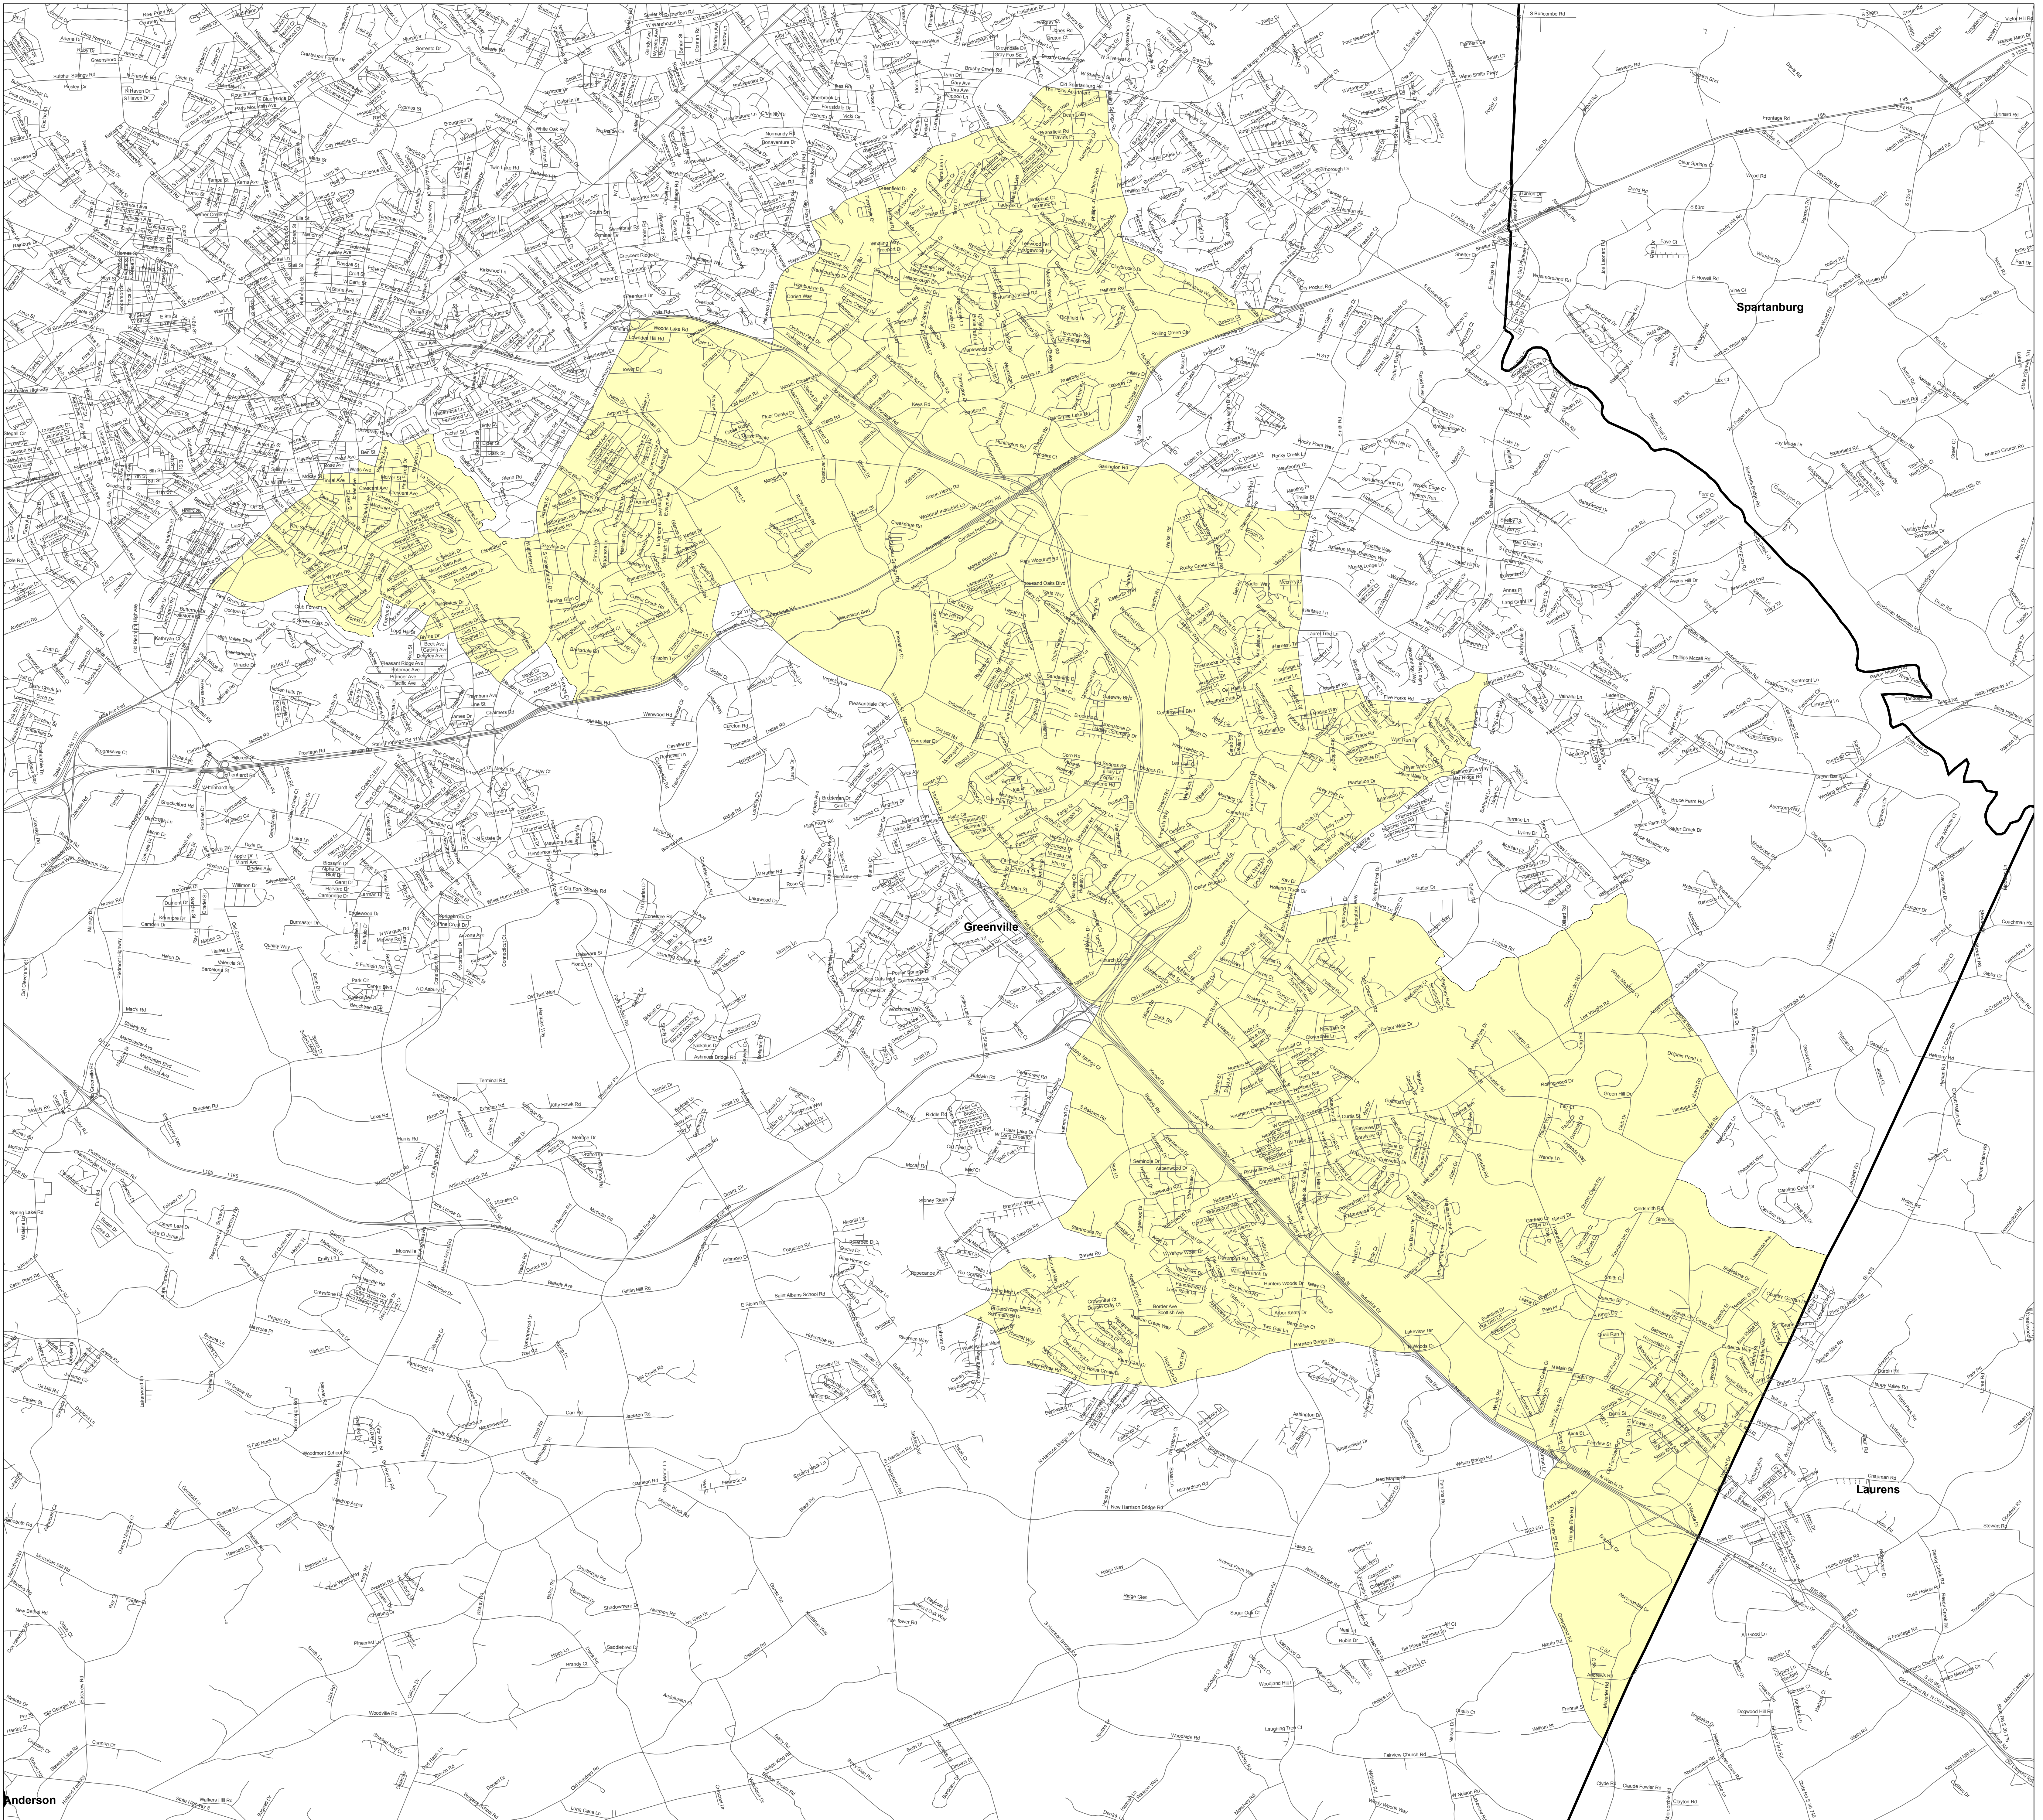

SOUTH CAROLINA SENATE DISTRICT 8

S.815

Legend:
Roads (thin grey line)
County Line (thick black line)
Senate District (yellow shaded area)

Anderson