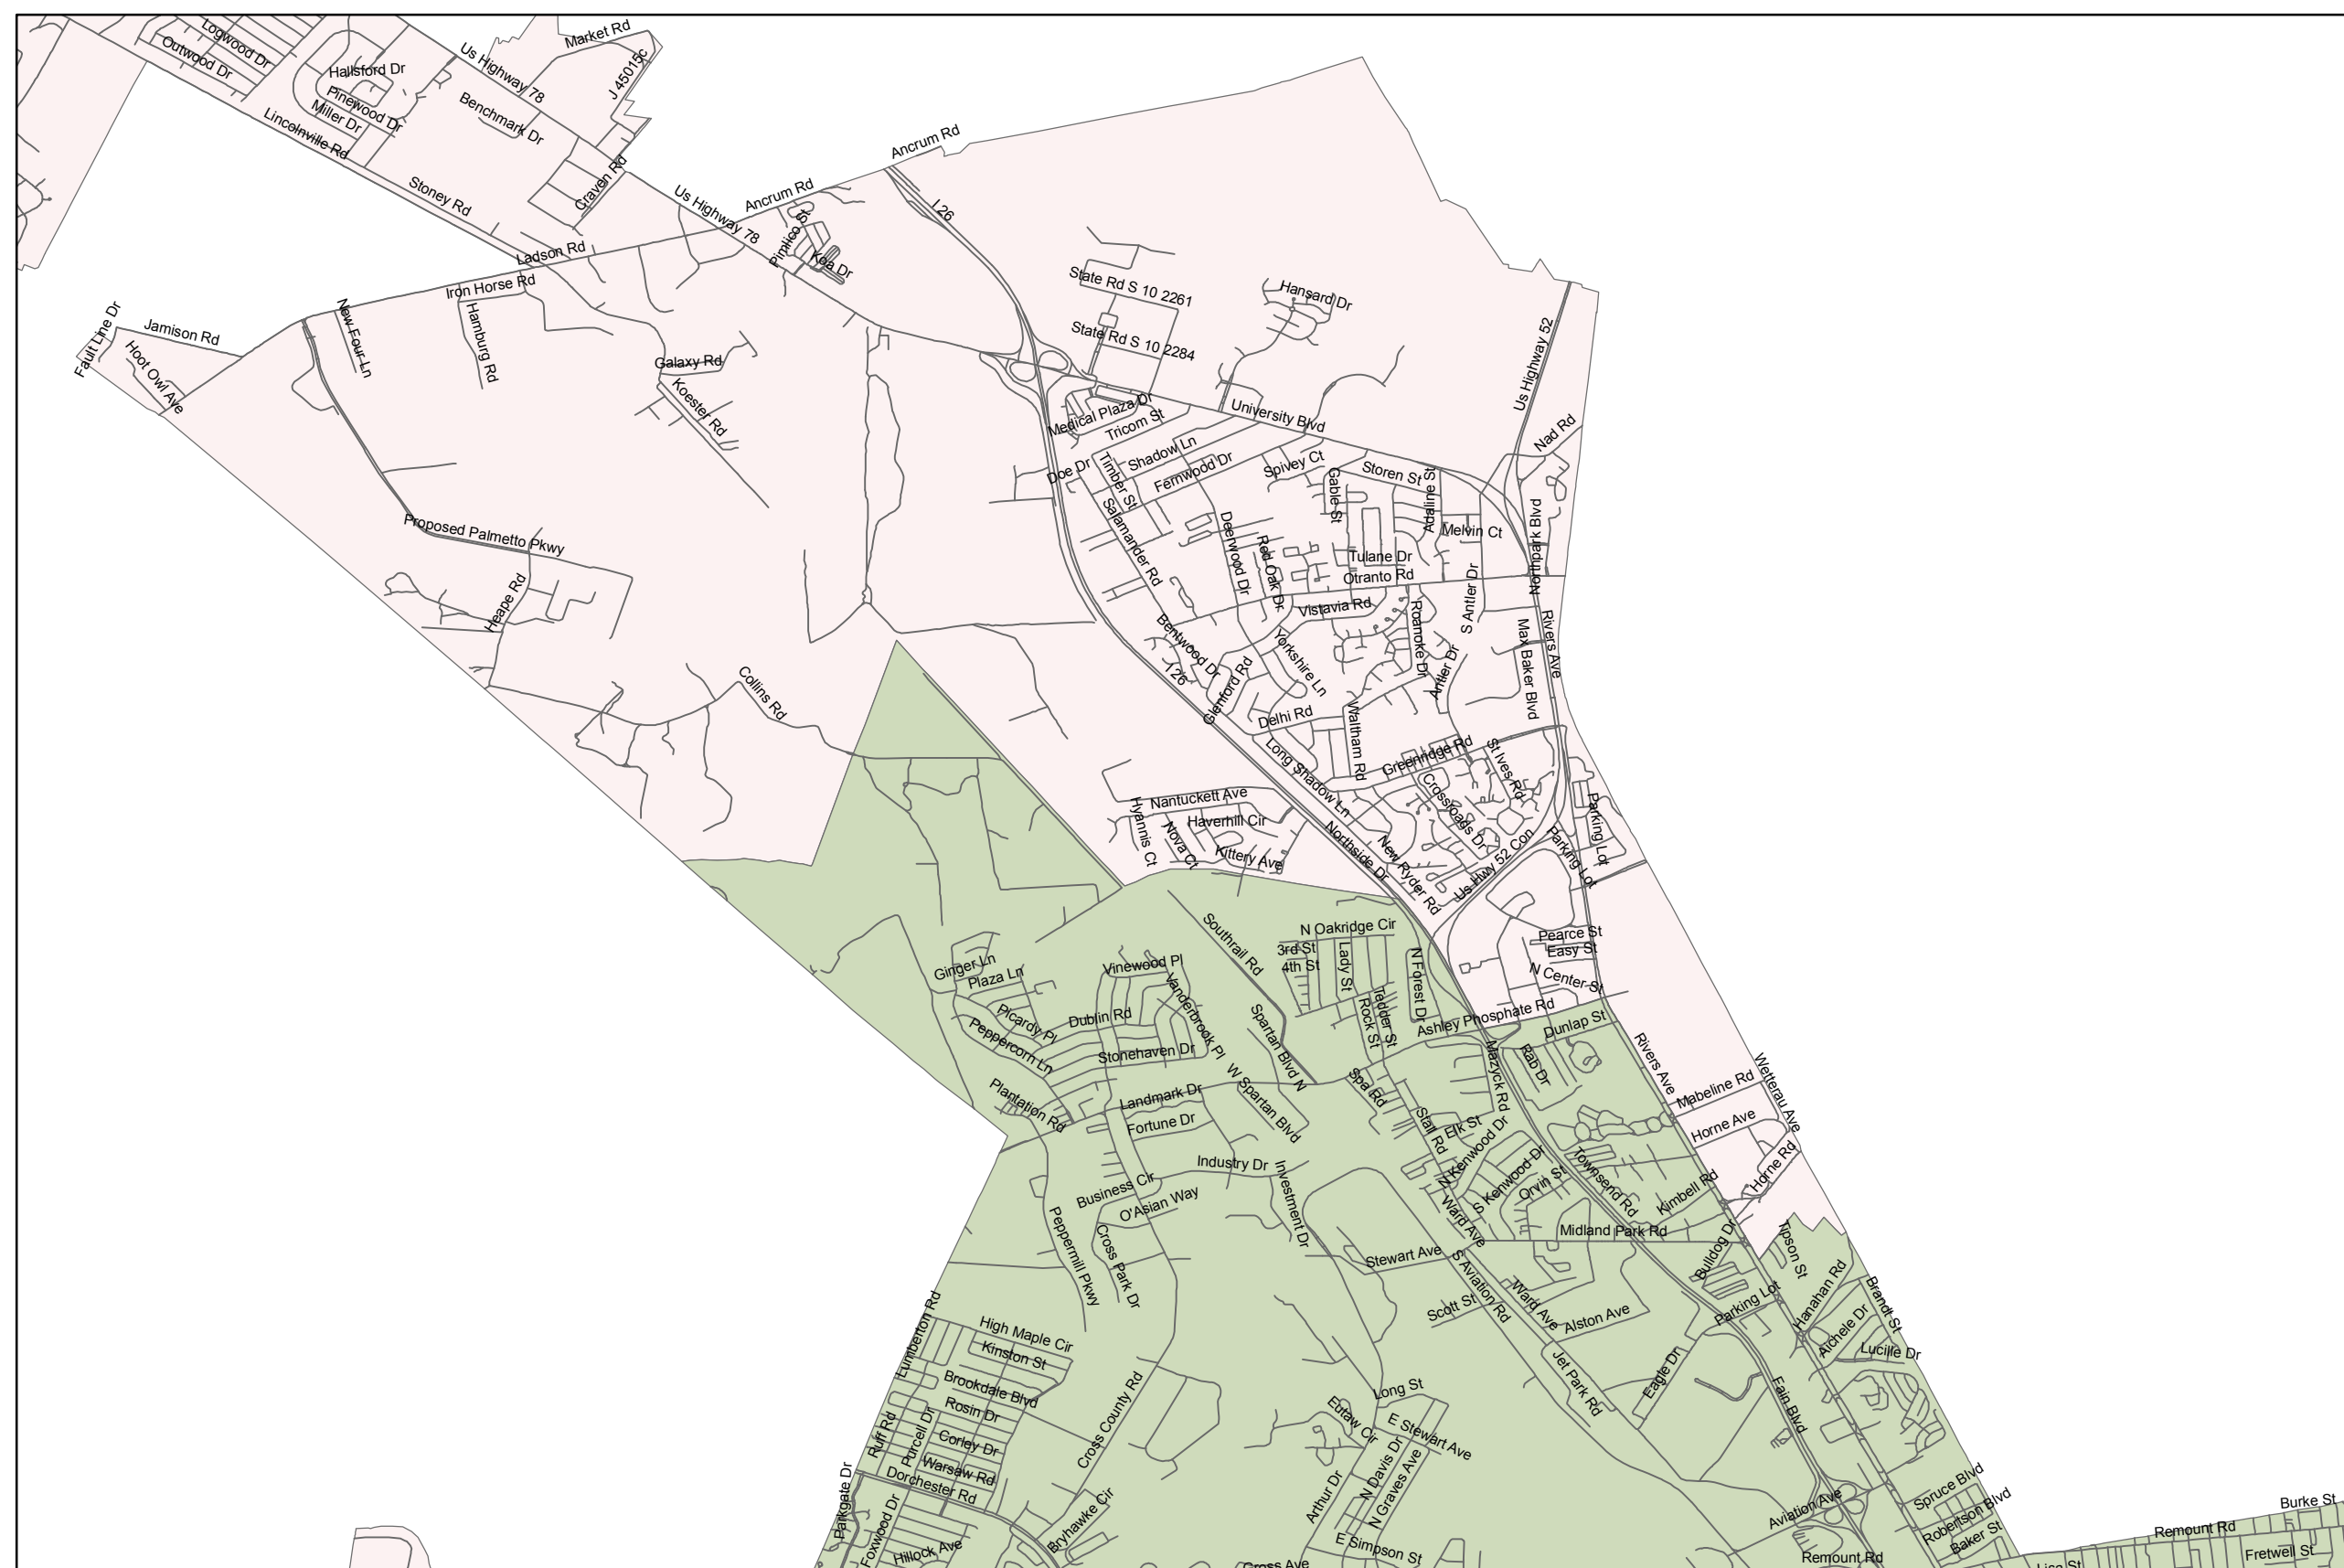

Charleston County Congressional Districts

Passed by the General Assembly and
Precleared by the U.S. Department of Justice

As proposed in H.3992

North Charleston Inset

City of Charleston Inset