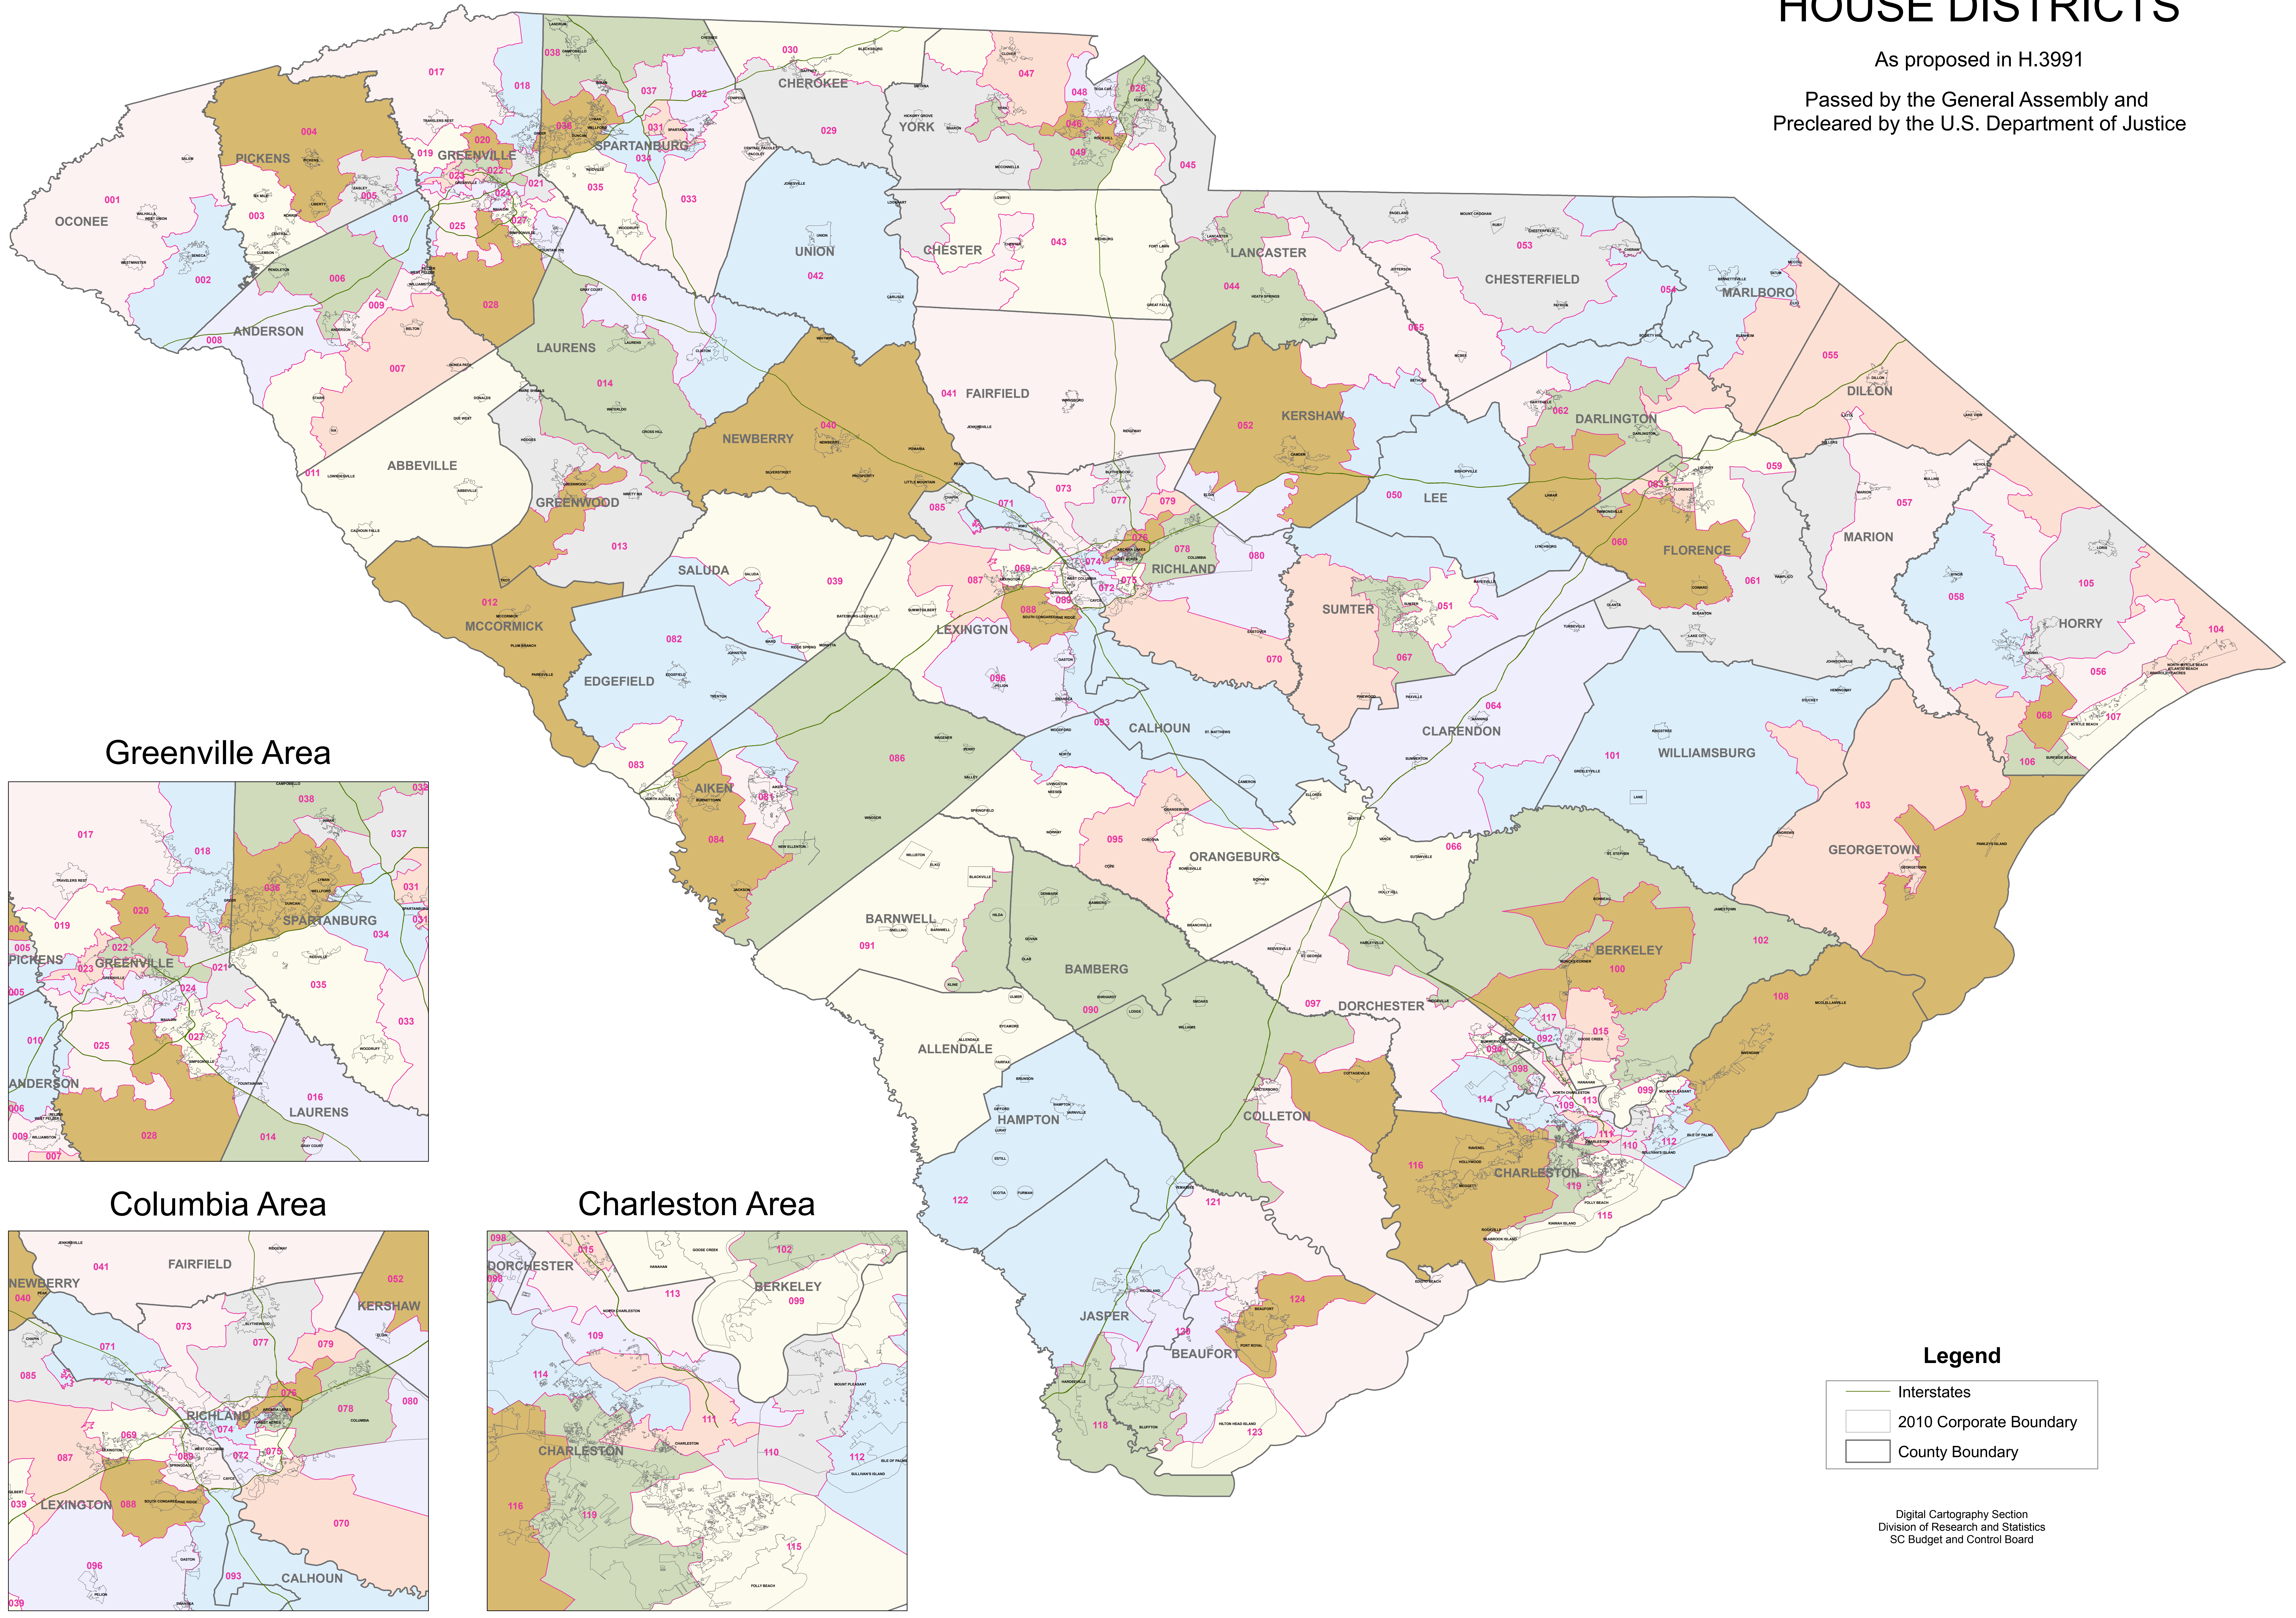

SOUTH CAROLINA HOUSE DISTRICTS

As proposed in H.3991

Passed by the General Assembly and
Preleared by the U.S. Department of Justice

Greenville Area

Columbia Area

Charleston Area

Legend

-  Interstates
-  2010 Corporate Boundary
-  County Boundary