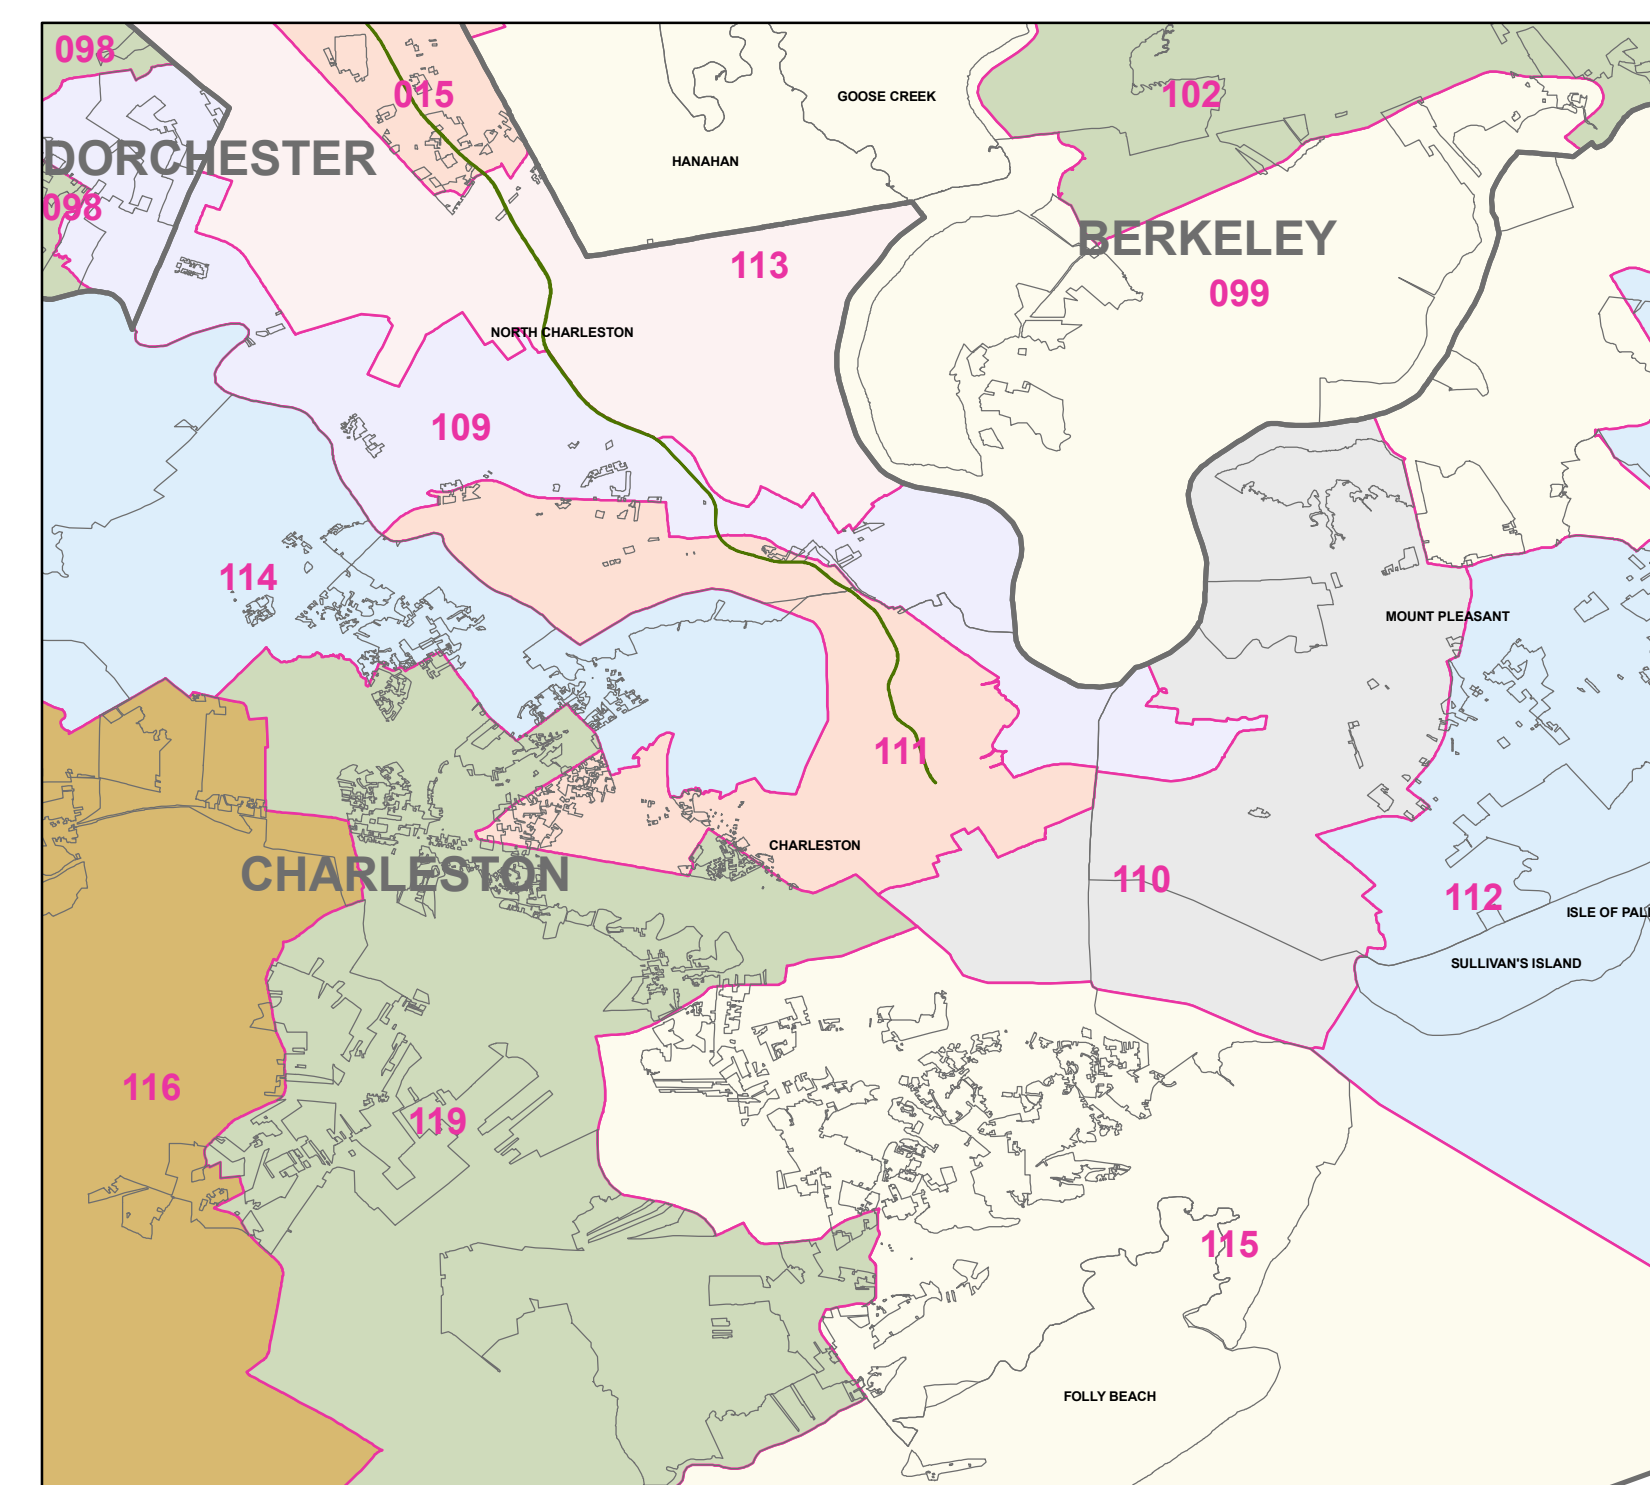

SOUTH CAROLINA HOUSE DISTRICTS

As proposed in H.3991

Passed by the General Assembly and
Preleared by the U.S. Department of Justice

Greenville Area

Columbia Area

Charleston Area

Legend

-  Interstates
-  2010 Corporate Boundary
-  County Boundary