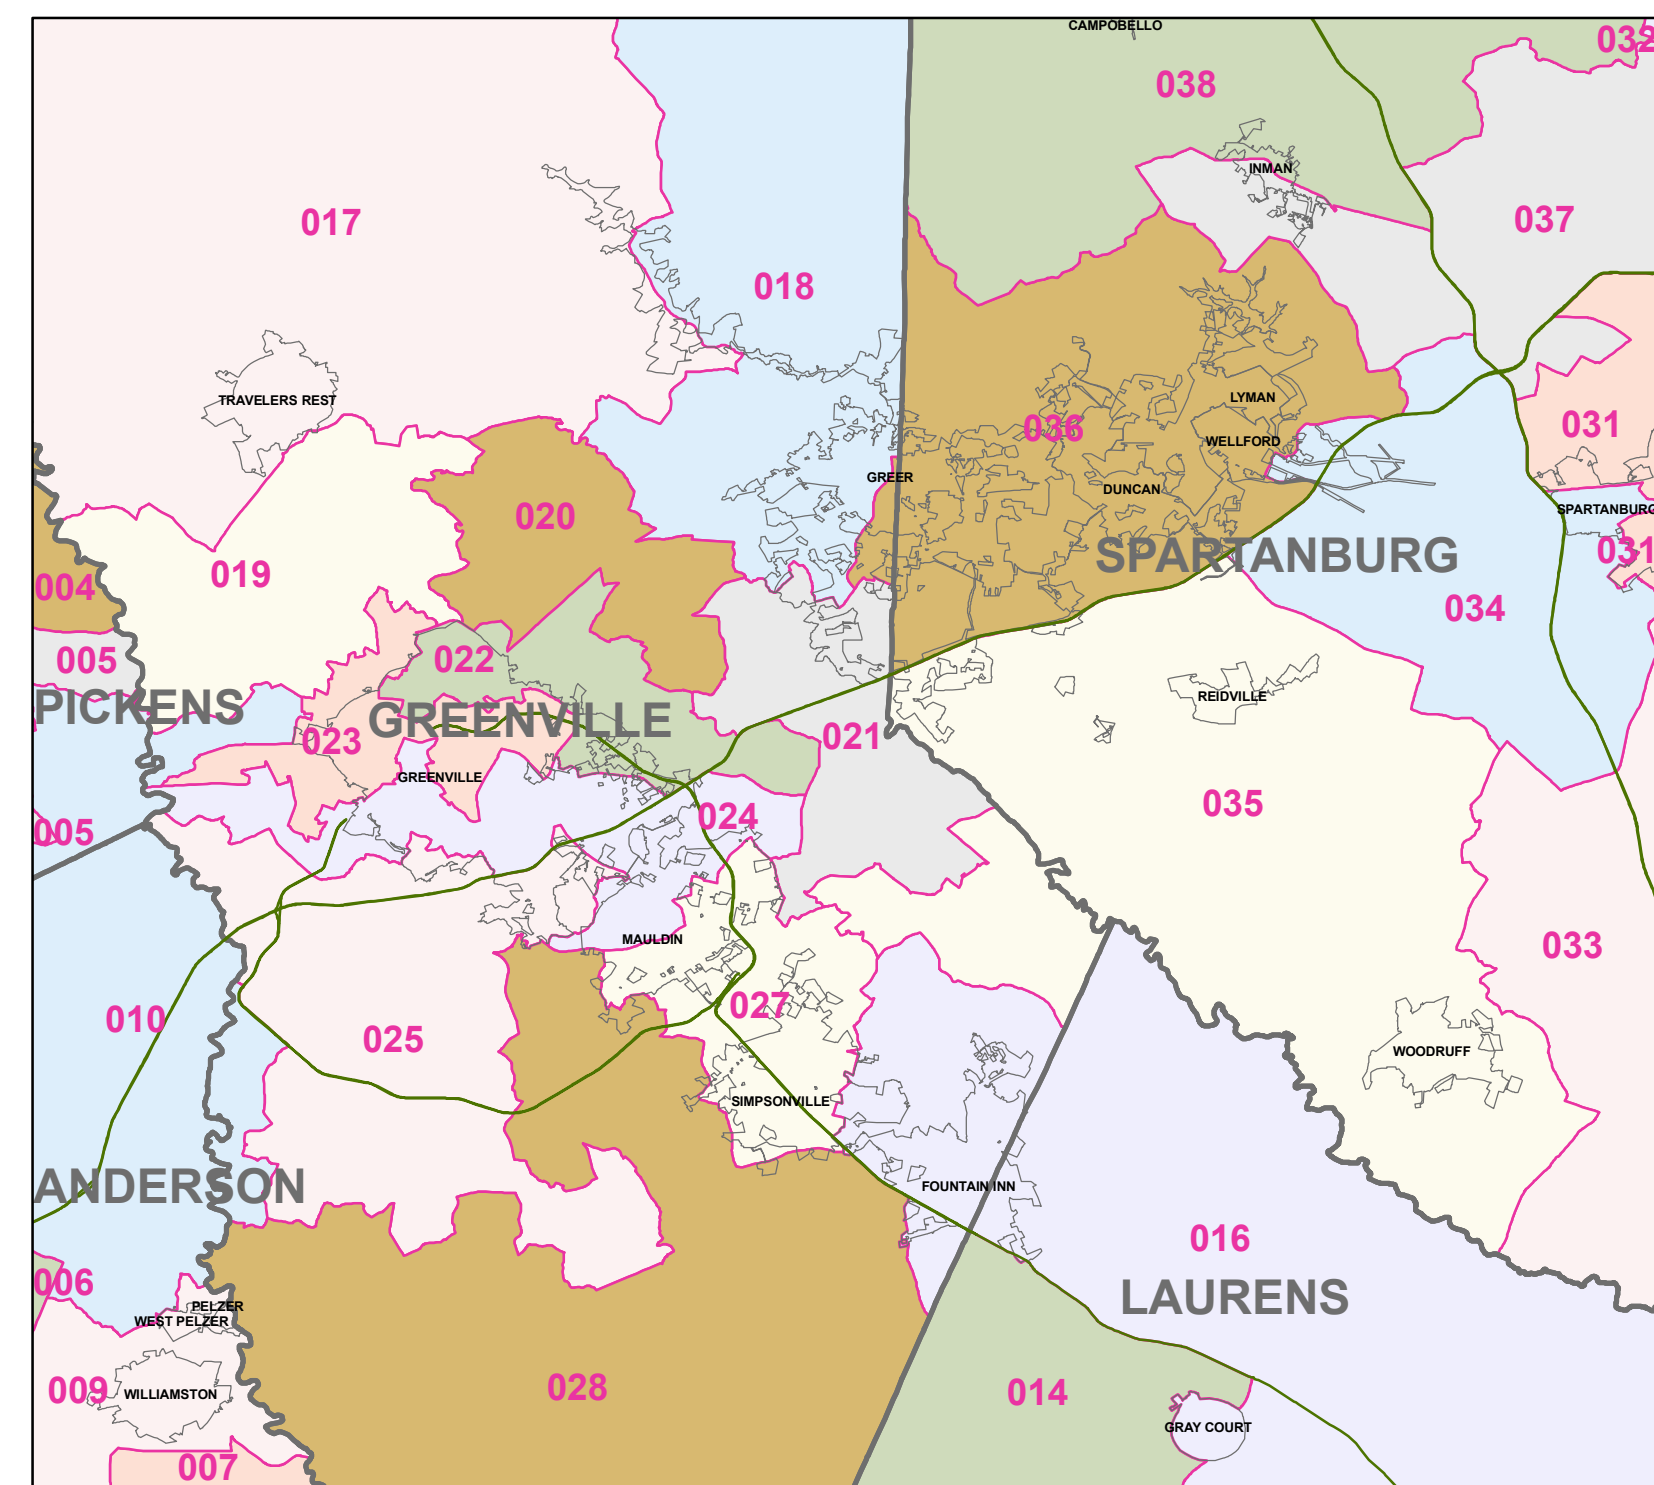

SOUTH CAROLINA HOUSE DISTRICTS

As proposed in H.3991

Passed by the General Assembly and
Preleared by the U.S. Department of Justice

Greenville Area

Columbia Area

Charleston Area

Legend

-  Interstates
-  2010 Corporate Boundary
-  County Boundary