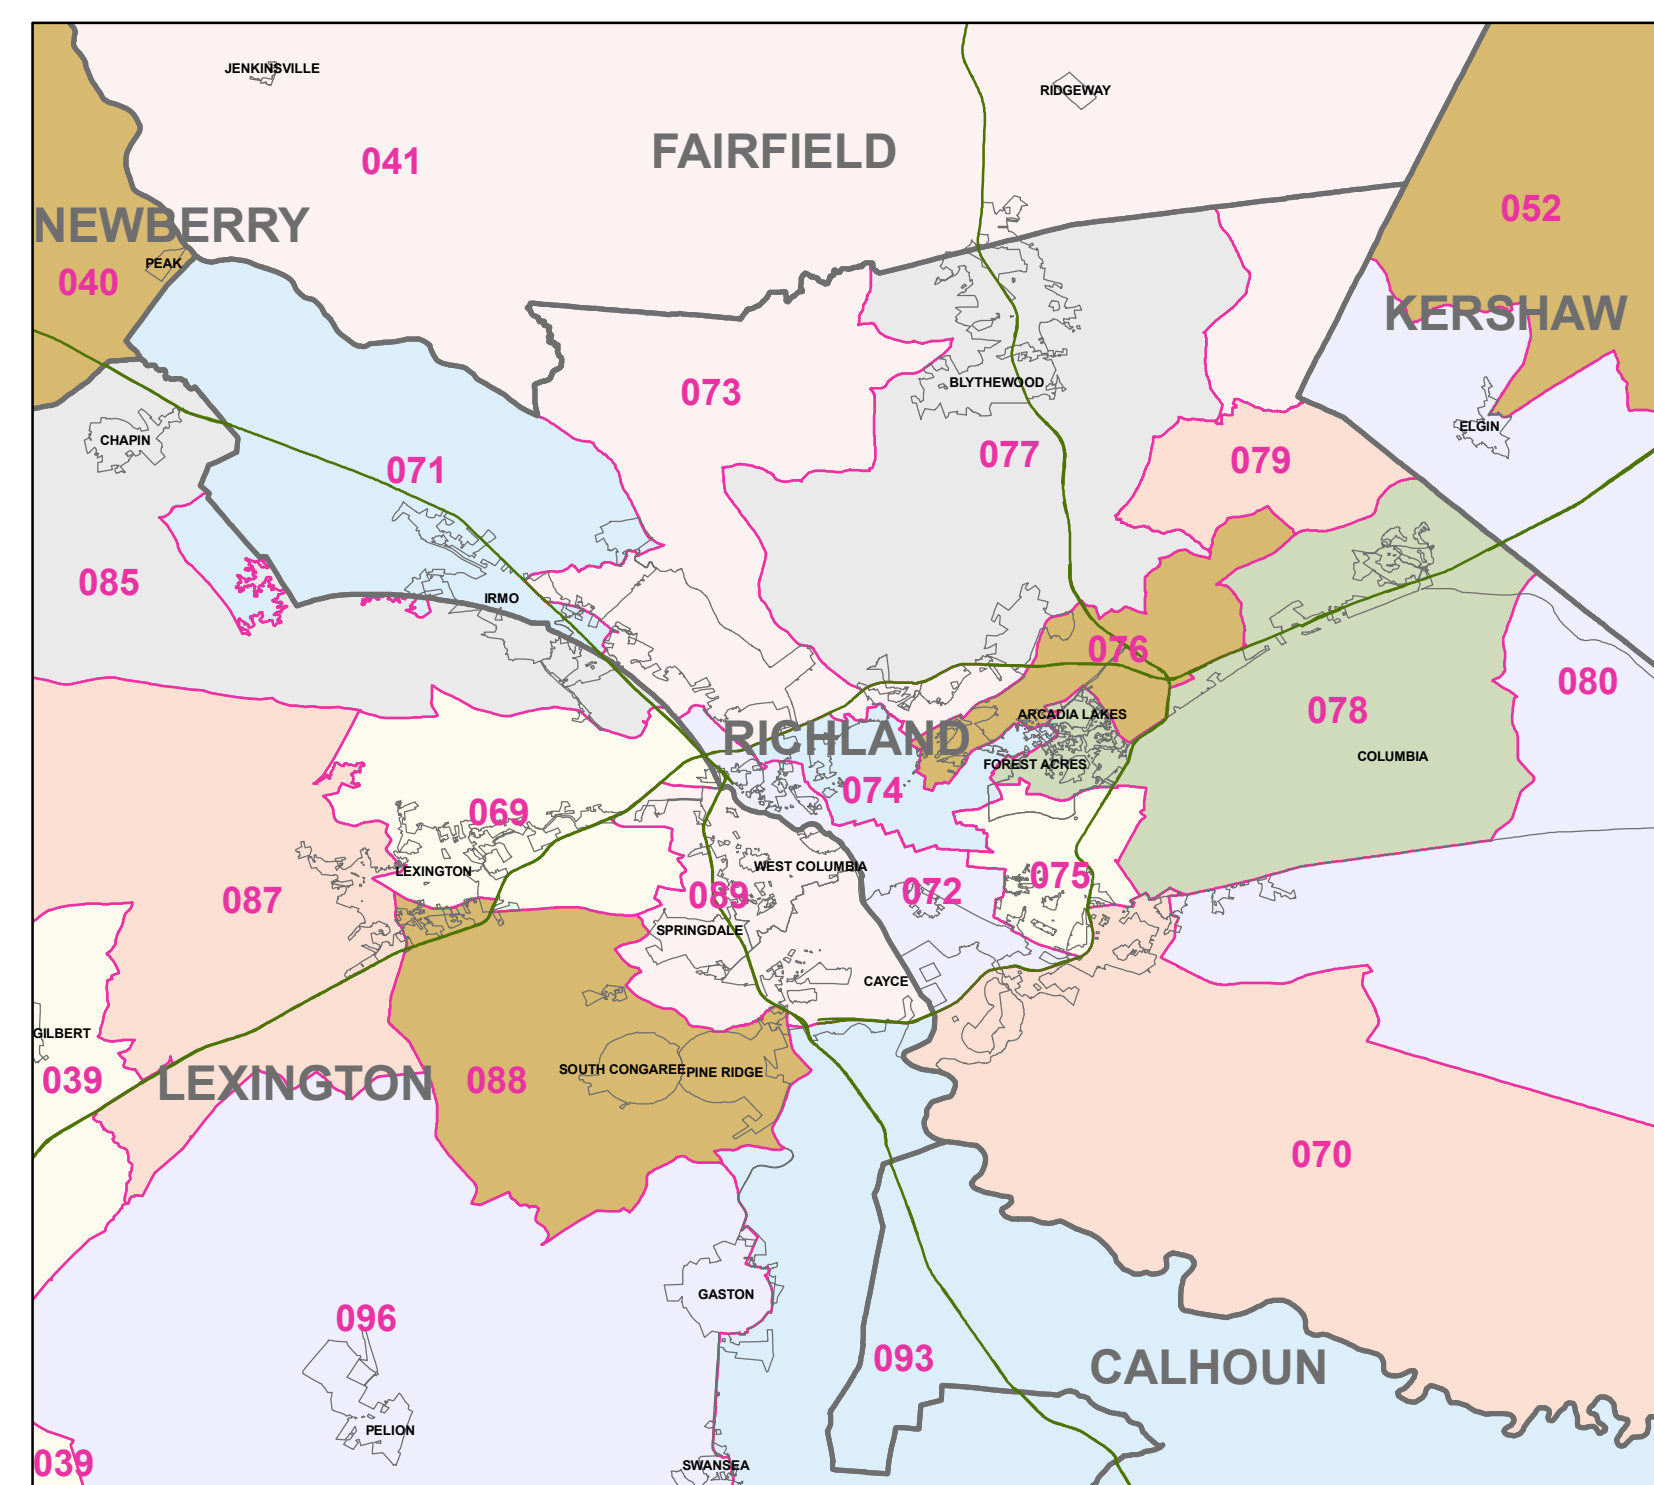

SOUTH CAROLINA HOUSE DISTRICTS

As proposed in H.3991

Passed by the General Assembly and
Preleared by the U.S. Department of Justice

Greenville Area

Columbia Area

Charleston Area

Legend

-  Interstates
-  2010 Corporate Boundary
-  County Boundary