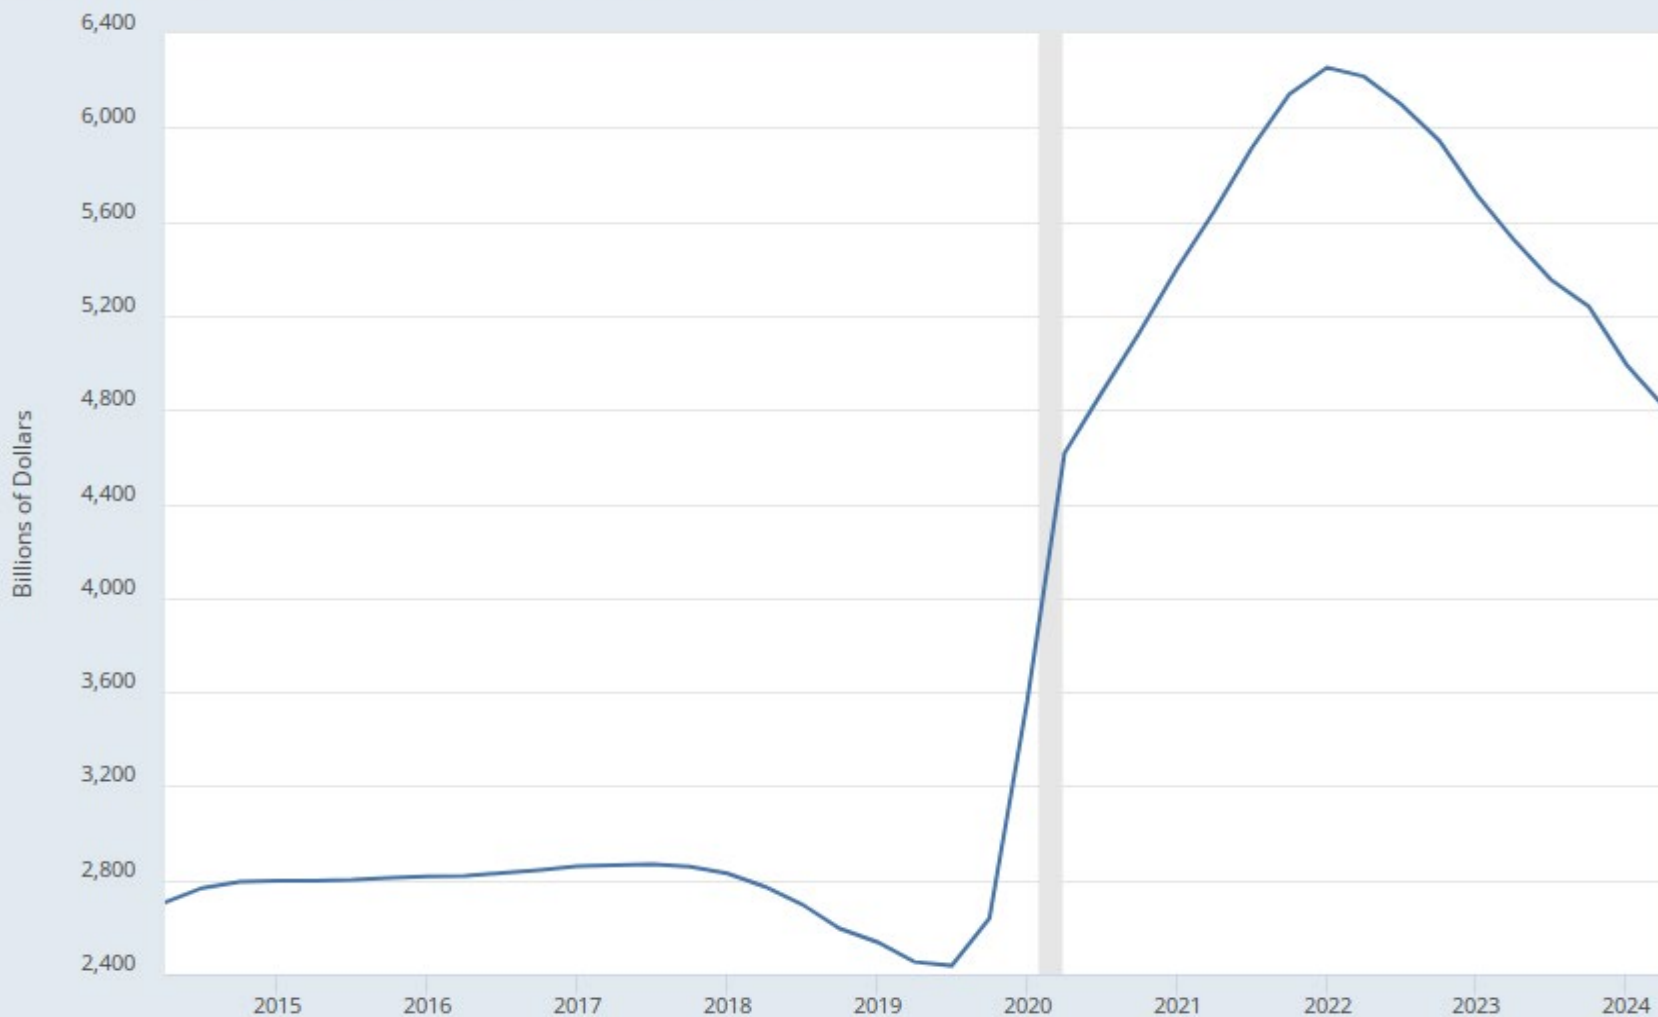

Federal Debt Held by Federal Reserve Banks

Source: U.S. Department of the Treasury, Fiscal Service

myf.red/g/1tx2r