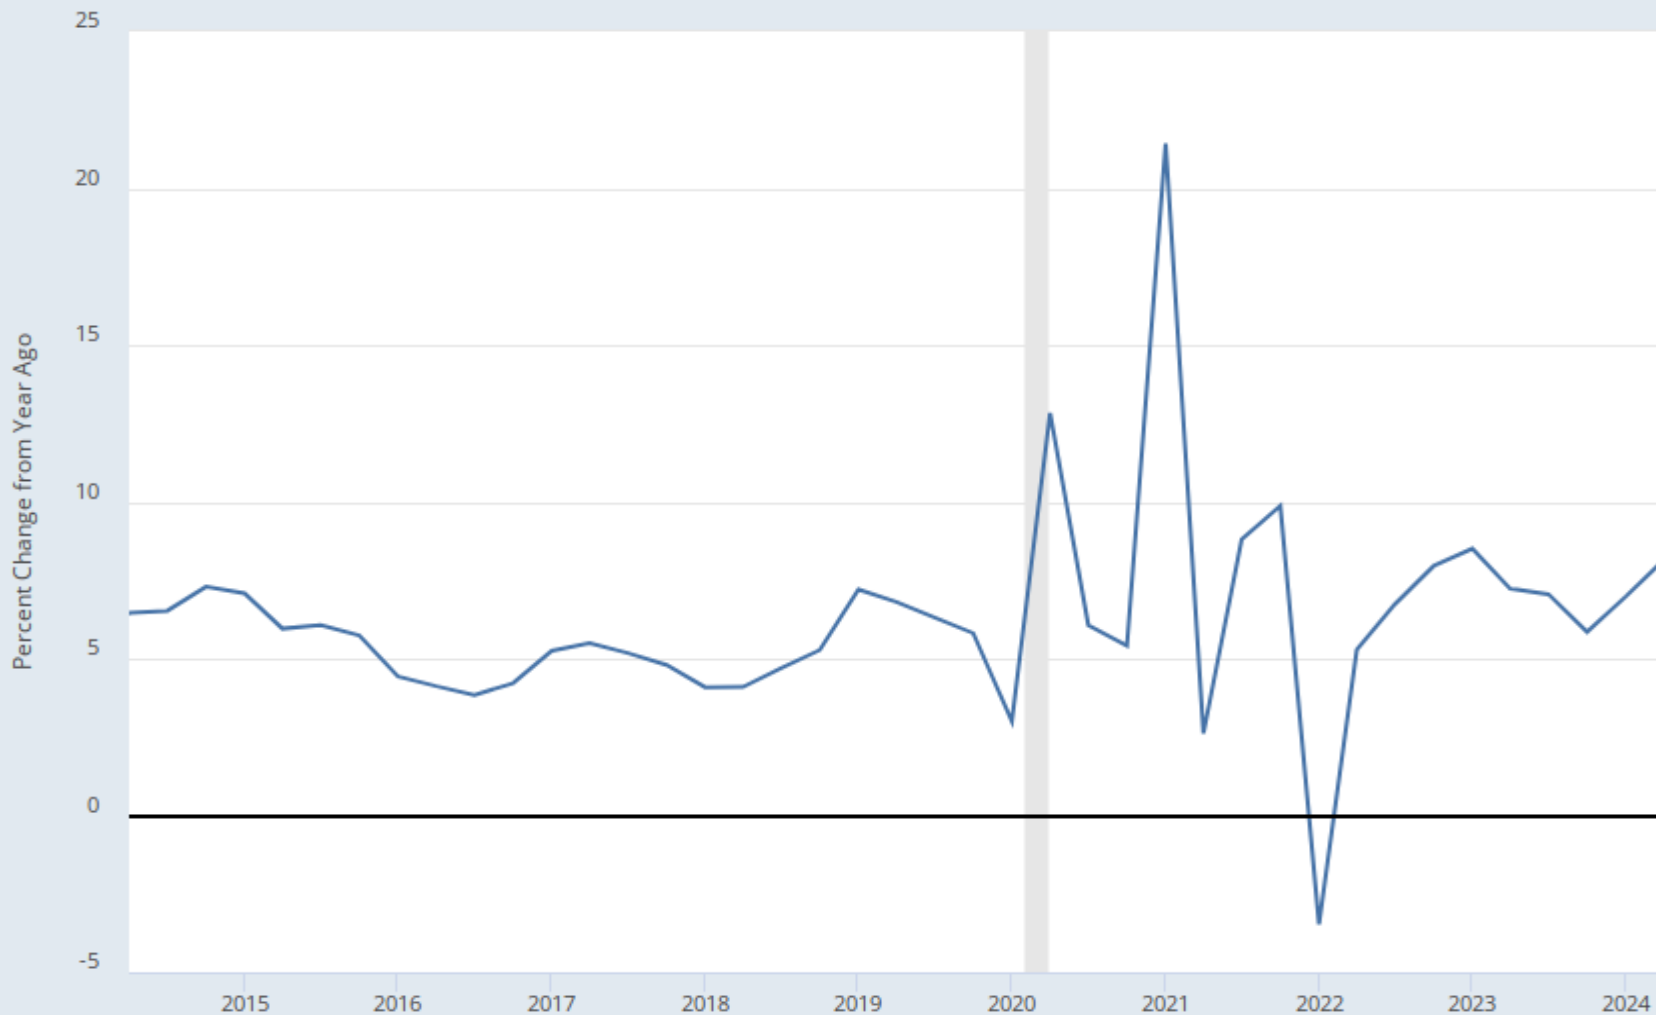

myf.red/g/1tx1A

— All Employees: Total Nonfarm in South Carolina

Source: U.S. Bureau of Labor Statistics

myf.red/g/1tx4d

- All Employees: Total Nonfarm in Charleston-North Charleston, SC (MSA)
- All Employees: Total Nonfarm in Columbia, SC (MSA)
- All Employees: Total Nonfarm in Greenville-Anderson-Mauldin, SC (MSA)