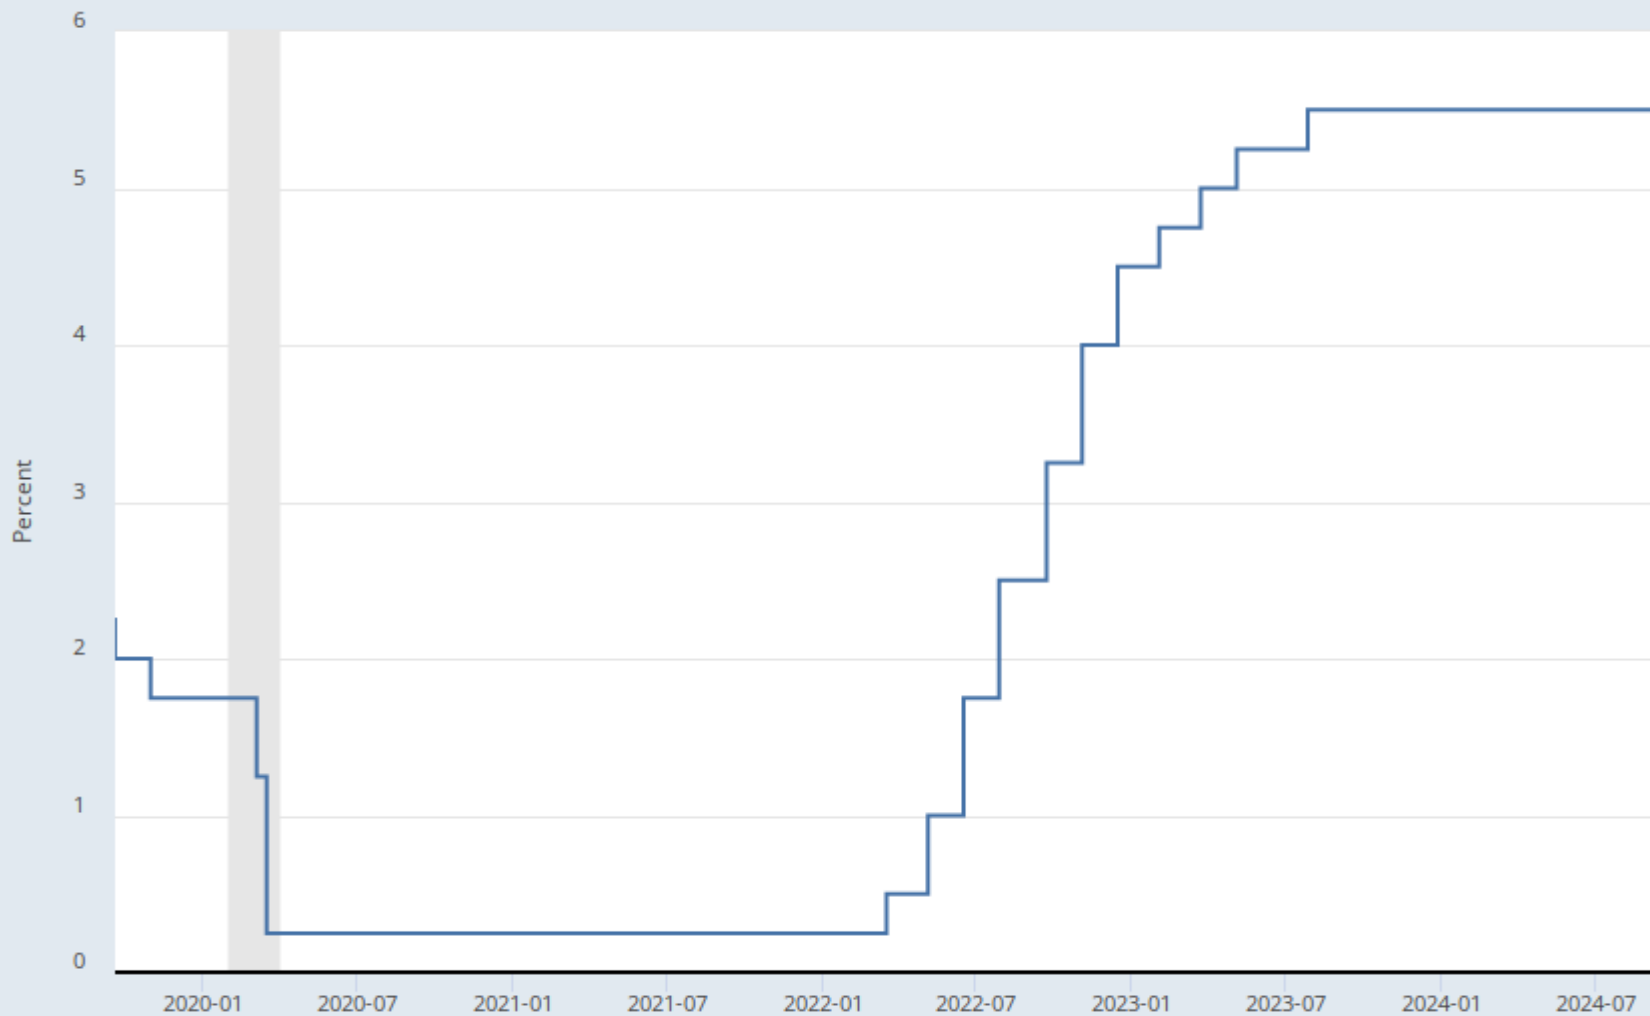

BOARD OF ECONOMIC ADVISORS

**ECONOMIC OUTLOOK
WITH
INCREASING UNCERTAINTIES**

OCTOBER 14, 2024

FRANK HEFNER

MIDDLE EAST

FRED

M2 (left)
M2 (right)

Source: Board of Governors of the Federal Reserve System (US)