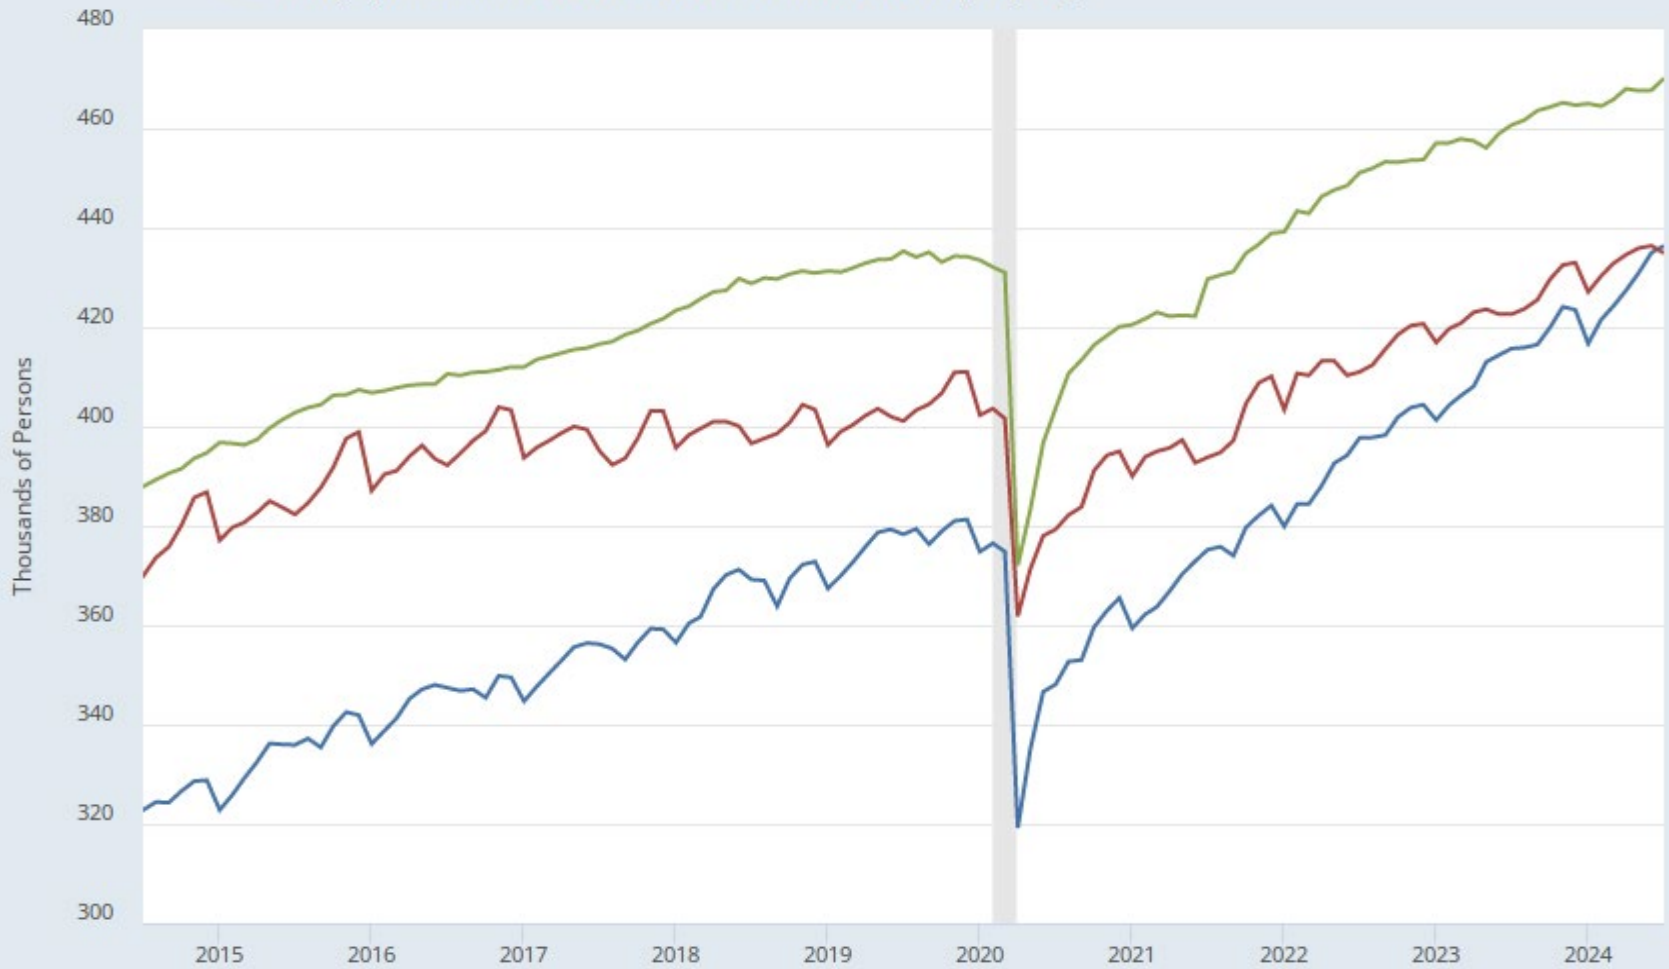

myf.red/g/1tx1A

— All Employees: Total Nonfarm in South Carolina

Source: U.S. Bureau of Labor Statistics

myf.red/g/1tx4d

- All Employees: Total Nonfarm in Charleston-North Charleston, SC (MSA)
- All Employees: Total Nonfarm in Columbia, SC (MSA)
- All Employees: Total Nonfarm in Greenville-Anderson-Mauldin, SC (MSA)