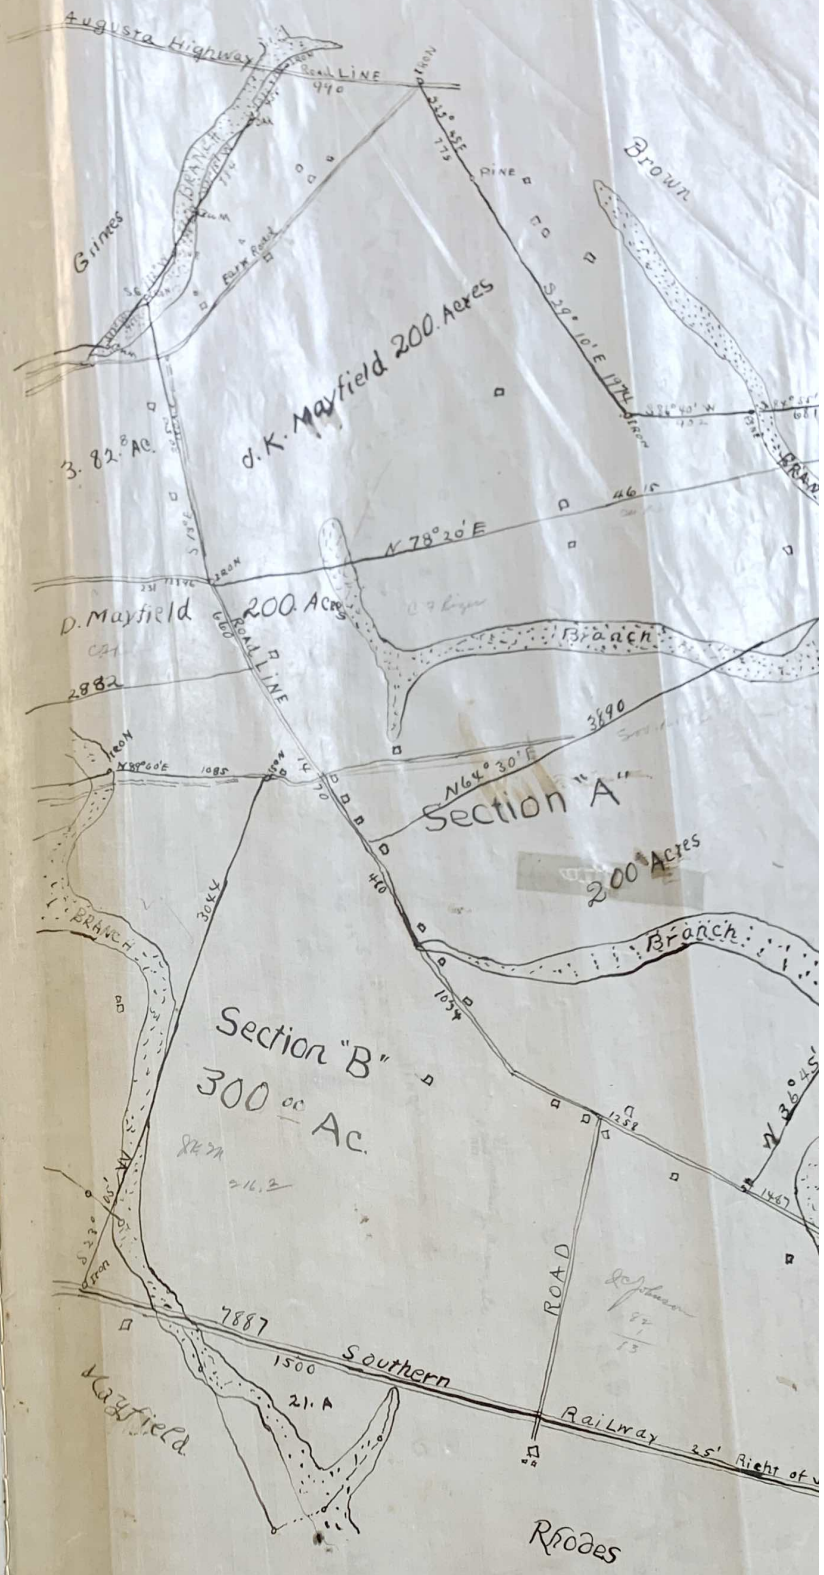

Mrs. Leba R. Zelayfield
 Situate at Lees, Bamberg County, S. C.
 "(Content 1769. Acres)"

Surveyed Nov 1920 1" in. 500' ft.

J. V. Mace, C.E.

J.V.
 SURV

ty. S.C.
))
00. ft

J.V.
SURV

MACE
EYOR AND ENGINEER
BARNWELL, S. @.

C.E.
SURVEYOR AND ENGINEER
R. W. WELLS, S. C.

11

1100 (P. 12)