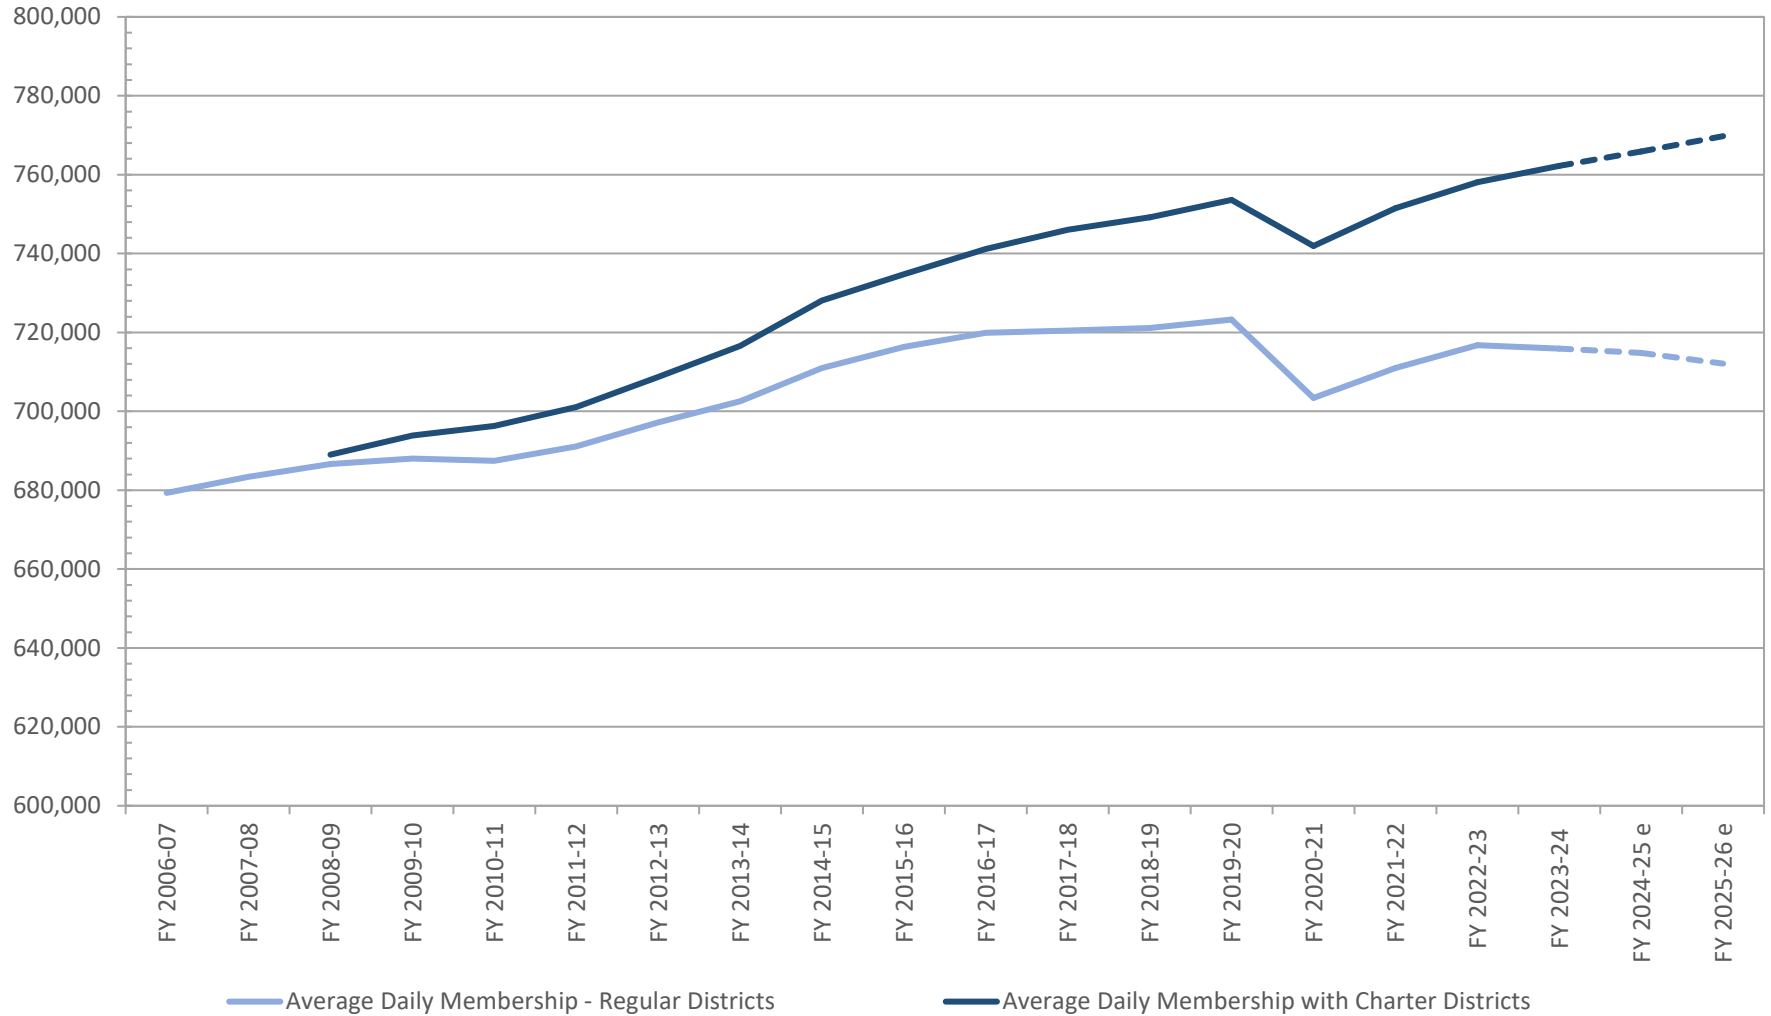

# AVERAGE DAILY MEMBERSHIP

## Regular School Districts and Statewide Charter School Districts

Note: Statewide charter districts include the S.C. Public Charter School District, the Charter Institute at Erskine, and the Limestone Charter Association.  
 Data Source: S.C. Department of Education, 135-day ADM counts; S.C. RFA FY 2024-25 and FY 2025-26 estimates.  
 Source: S.C. Revenue and Fiscal Affairs Office - 301 - 9/13/24