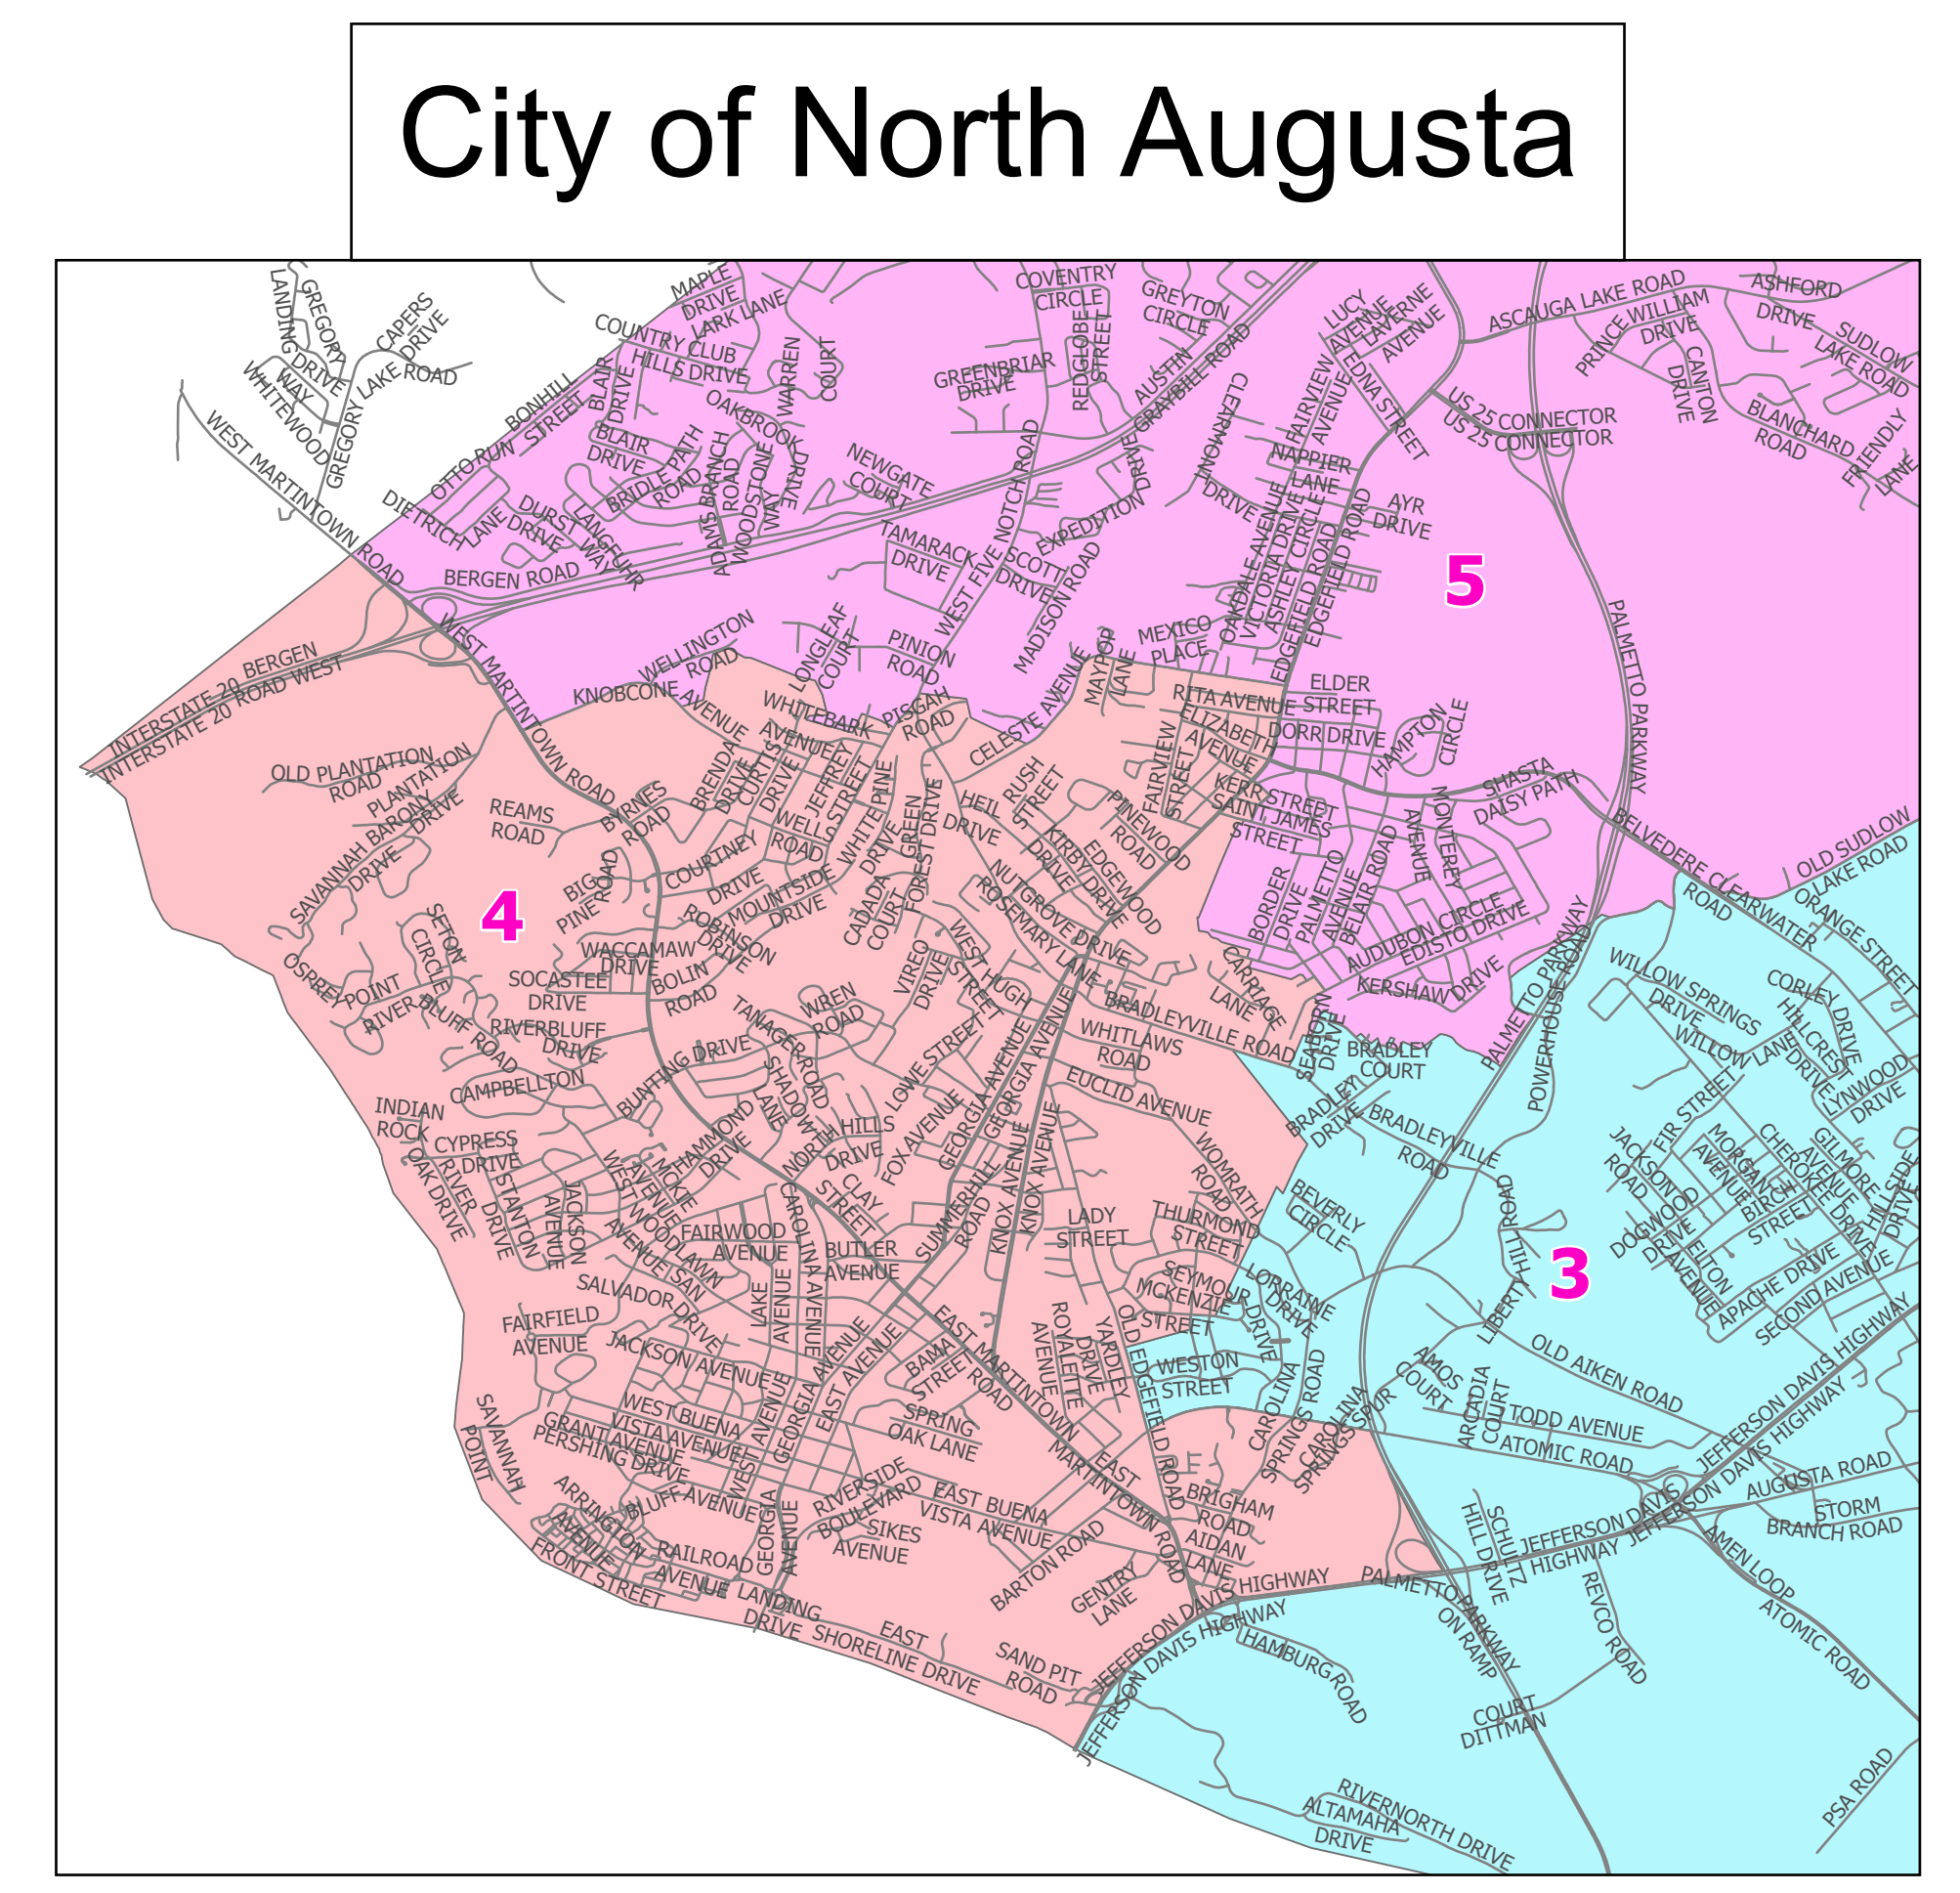

Aiken County School District

City of Aiken

City of North Augusta

Legend

— Streets

DISTRICT

- 1
- 2
- 3
- 4
- 5
- 6
- 7
- 8
- 9

DISTRICT	POPULA	HISPANIC	NH	WHTNH	DOJ	BLK18	POH18	POINH18	WHNH18	D	DEVIATION	DEVIAT	HISPANIC	NH	WHT	NH	DOJ	BLK	POP	H18	POP	NH18	WHT	NH18	D	DEAL	VALD	DISTRICT	
1	18605	1335	11746	4889	14633	923	9522	3711	-418	-2.20%	7.18%	63.13%	26.28%	78.65%	6.31%	65.07%	25.36%	1902311	-2.2%										
2	18508	1342	11998	4400	14851	876	10072	3317	-515	-2.71%	7.25%	64.83%	23.77%	80.24%	5.90%	67.82%	22.34%	1902321	-2.71%										
3	19426	2025	10919	5567	14792	1213	8806	4109	403	2.12%	10.42%	56.21%	28.66%	76.15%	8.20%	59.55%	27.78%	1902331	2.12%										
4	19125	1488	12421	4262	15192	1000	10343	3118	102	0.54%	7.78%	64.95%	22.28%	79.44%	6.58%	68.08%	20.53%	1902341	0.54%										
5	19603	1582	13471	3554	15127	1023	10682	2681	580	3.05%	8.07%	68.72%	18.13%	77.17%	6.76%	70.62%	17.72%	1902351	3.05%										
6	19009	1272	12865	3992	14586	787	10429	2710	-14	-0.07%	6.69%	67.68%	21.00%	76.73%	5.40%	71.50%	18.58%	1902361	-0.07%										
7	18531	1013	6552	10199	14308	680	5451	7601	-492	-2.59%	5.47%	35.36%	55.04%	77.21%	4.75%	38.10%	53.12%	1902371	-2.59%										
8	18499	926	13351	3120	14907	655	11258	2206	-524	-2.75%	5.02%	72.17%	16.87%	80.58%	4.39%	75.52%	14.80%	1902381	-2.75%										
9	19902	767	15873	2278	16493	528	13578	1648	878	4.62%	3.85%	79.76%	11.45%	82.87%	3.21%	82.33%	9.99%	1902391	4.62%										