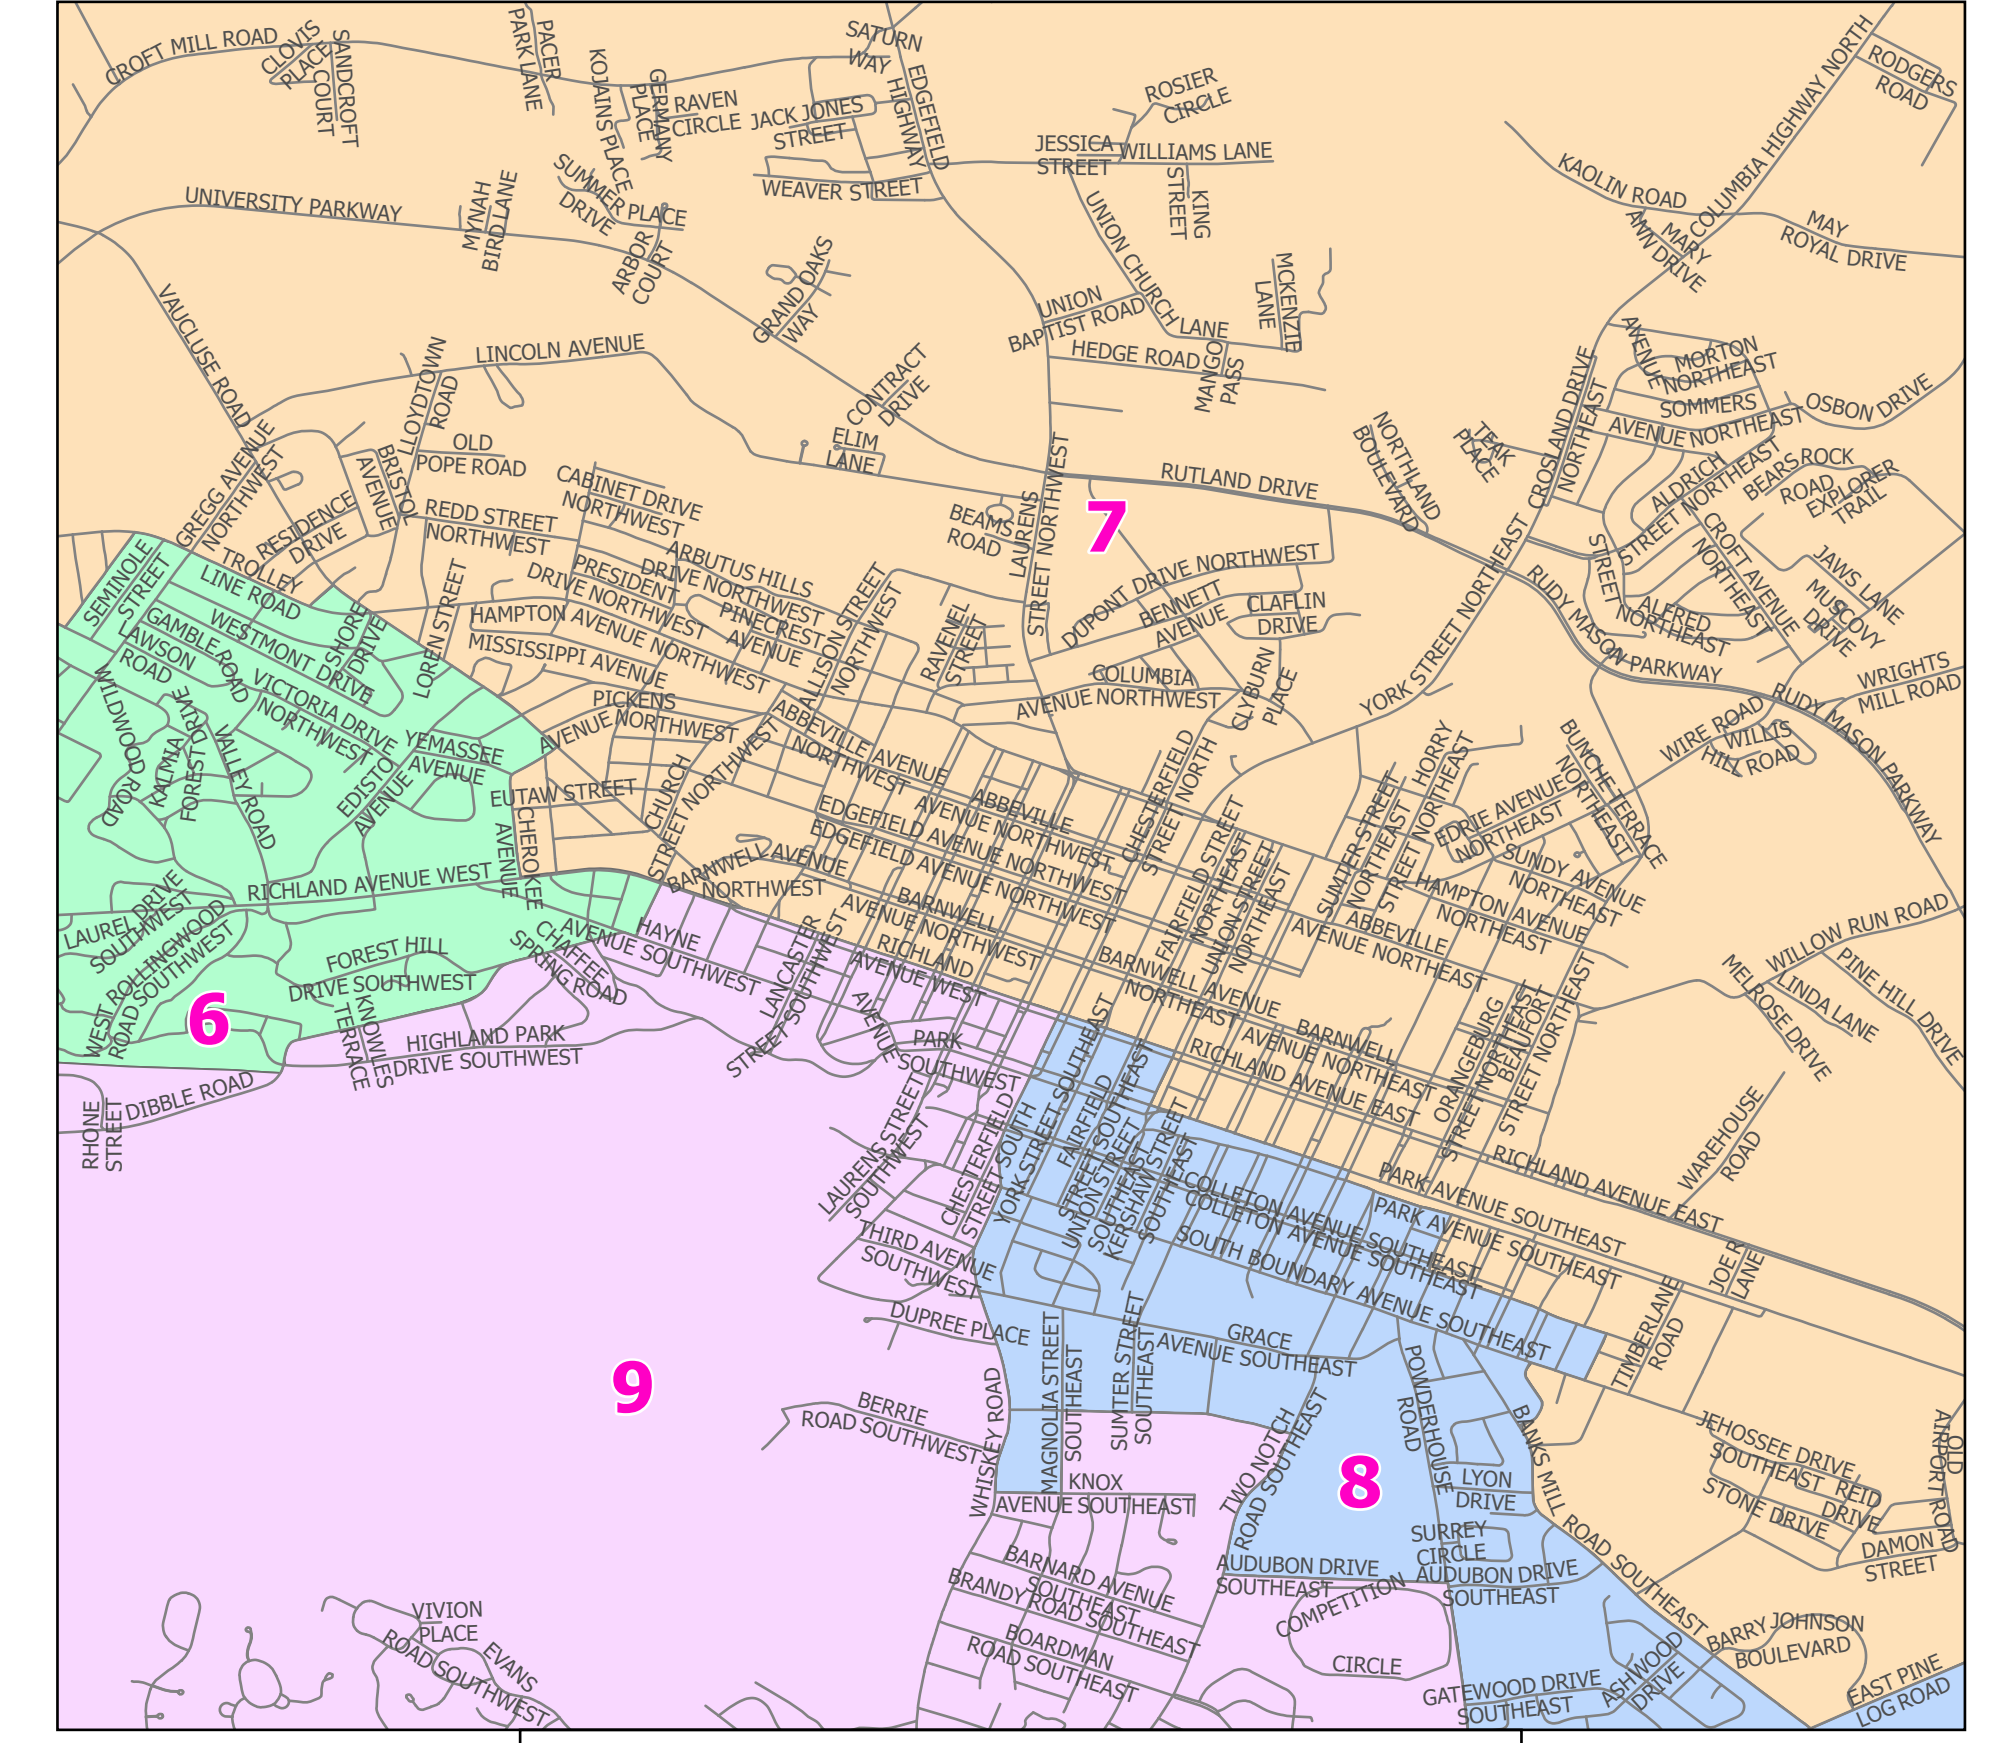

Aiken County School District

City of Aiken

City of North Augusta

Legend

— Streets

DISTRICT

- 1
- 2
- 3
- 4
- 5
- 6
- 7
- 8
- 9

DISTRICT	POPULA	HISPANIC	NH	WHTNH	DOJ	BLK18	POH18	POINH18	WHNH18	D	DEVIATION	DEVIAT	HISPANIC	NH	WHT	NH	DOJ	BLK	POP	H18	POP	NH18	WHT	NH18	D	DEAL	VALD	DISTRICT	
1	18605	1335	11746	4889	14633	923	9522	3711	-418	-2.20%	7.18%	63.13%	26.28%	78.65%	6.31%	65.07%	25.36%	1902311	-2.2%										
2	18508	1342	11998	4400	14851	876	10072	3317	-515	-2.71%	7.25%	64.83%	23.77%	80.24%	5.90%	67.82%	22.34%	1902321	-2.71%										
3	19426	2025	10919	5567	14792	1213	8806	4109	403	2.12%	10.42%	56.21%	28.66%	76.15%	8.20%	59.55%	27.78%	1902331	2.12%										
4	19125	1488	12421	4262	15192	1000	10343	3118	102	0.54%	7.78%	64.95%	22.28%	79.44%	6.58%	68.08%	20.53%	1902341	0.54%										
5	19603	1582	13471	3554	15127	1023	10682	2681	580	3.05%	8.07%	68.72%	18.13%	77.17%	6.76%	70.62%	17.72%	1902351	3.05%										
6	19009	1272	12865	3992	14586	787	10429	2710	-14	-0.07%	6.69%	67.68%	21.00%	76.73%	5.40%	71.50%	18.58%	1902361	-0.07%										
7	18531	1013	6552	10199	14308	680	5451	7601	-492	-2.59%	5.47%	35.36%	55.04%	77.21%	4.75%	38.10%	53.12%	1902371	-2.59%										
8	18499	926	13351	3120	14907	655	11258	2206	-524	-2.75%	5.02%	72.17%	16.87%	80.58%	4.39%	75.52%	14.80%	1902381	-2.75%										
9	19902	767	15873	2278	16493	528	13578	1648	878	4.62%	3.85%	79.76%	11.45%	82.87%	3.21%	82.33%	9.99%	1902391	4.62%										