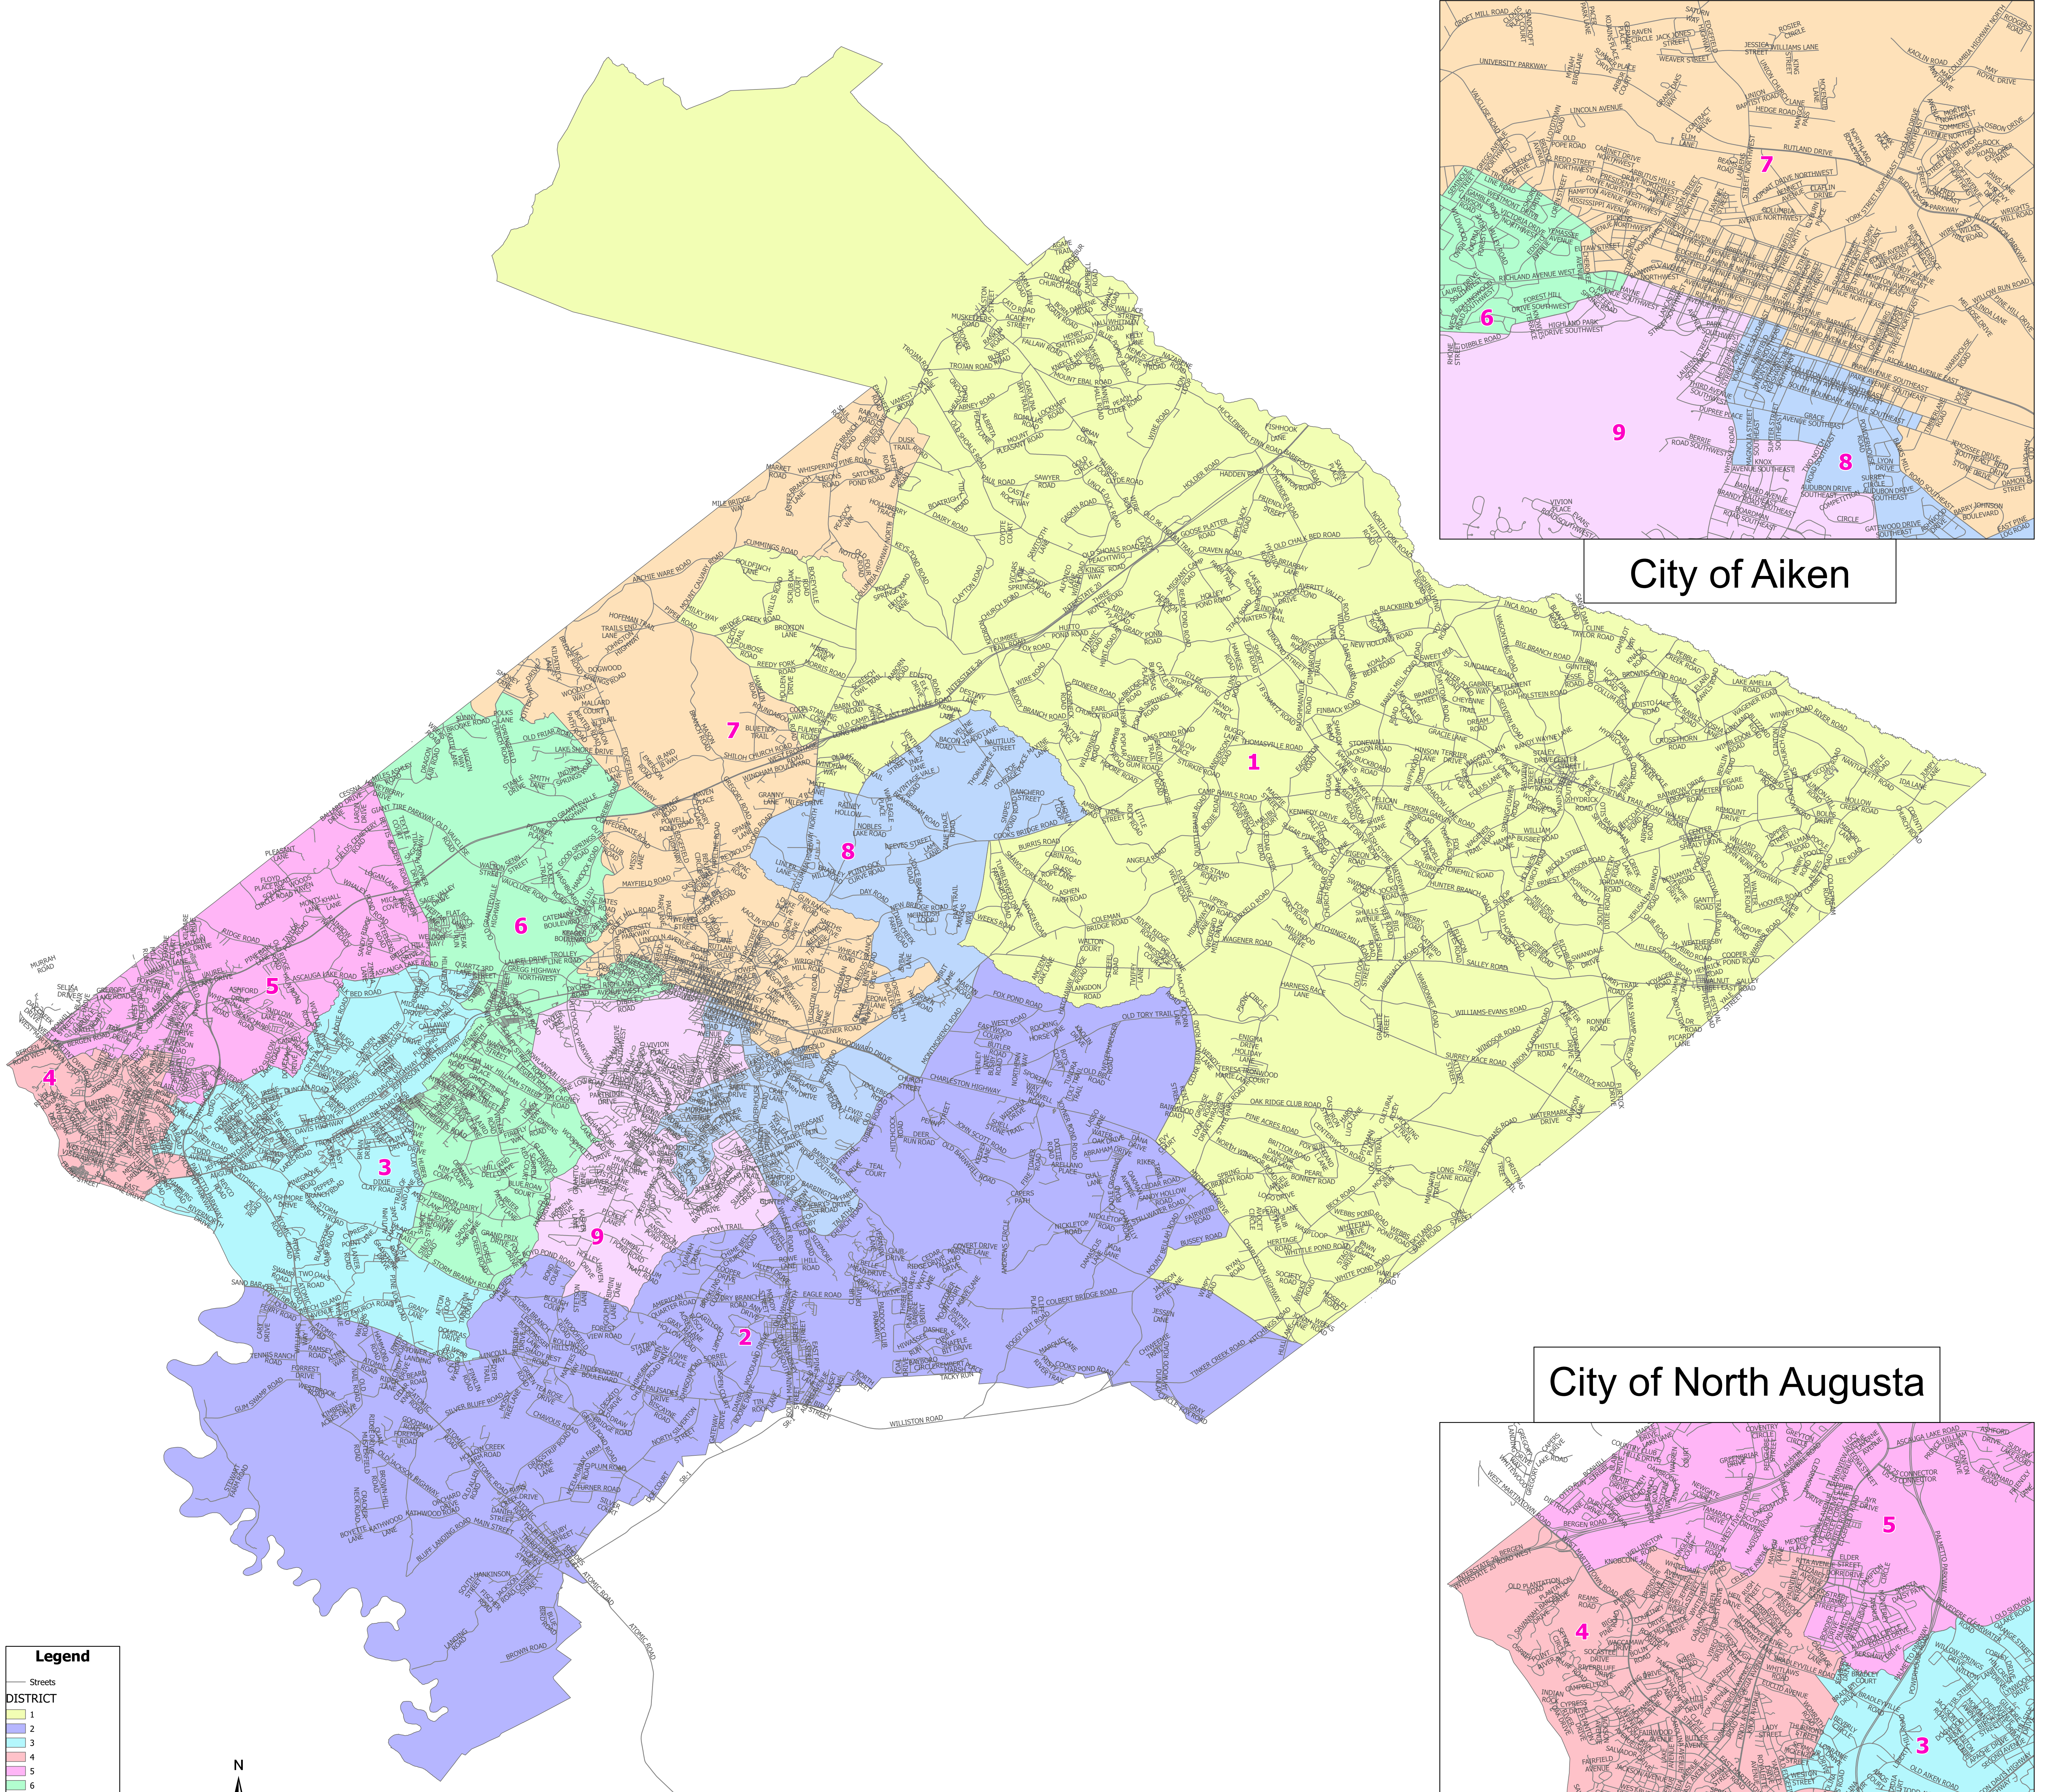

Aiken County School District

City of Aiken

City of North Augusta

Legend

— Streets

DISTRICT

- 1
- 2
- 3
- 4
- 5
- 6
- 7
- 8
- 9

DISTRICT	POPULA	HISPANIC	NH	WHTNH	DOJ	BLK18	POH18	POINH18	WHNH18	D	DEVIATION	DEVIAT	HISPANIC	NH	WHT	NH	DOJ	BLK	POP	H18	POP	NH18	WHT	NH18	D	DEAL	VALD	DISTRICT	
1	18605	1335	11746	4889	14633	923	9522	3711	-418	-2.20%	7.18%	63.13%	26.28%	78.65%	6.31%	65.07%	25.36%	1902311	-2.2%										
2	18508	1342	11998	4400	14851	876	10072	3317	-515	-2.71%	7.25%	64.83%	23.77%	80.24%	5.90%	67.82%	22.34%	1902321	-2.71%										
3	19426	2025	10919	5567	14792	1213	8806	4109	403	2.12%	10.42%	56.21%	28.66%	76.15%	8.20%	59.55%	27.78%	1902331	2.12%										
4	19125	1488	12421	4262	15192	1000	10343	3118	102	0.54%	7.78%	64.95%	22.28%	79.44%	6.58%	68.08%	20.53%	1902341	0.54%										
5	19603	1582	13471	3554	15127	1023	10682	2681	580	3.05%	8.07%	68.72%	18.13%	77.17%	6.76%	70.62%	17.72%	1902351	3.05%										
6	19009	1272	12865	3992	14586	787	10429	2710	-14	-0.07%	6.69%	67.68%	21.00%	76.73%	5.40%	71.50%	18.58%	1902361	-0.07%										
7	18531	1013	6552	10199	14308	680	5451	7601	-492	-2.59%	5.47%	35.36%	55.04%	77.21%	4.75%	38.10%	53.12%	1902371	-2.59%										
8	18499	926	13351	3120	14907	655	11258	2206	-524	-2.75%	5.02%	72.17%	16.87%	80.58%	4.39%	75.52%	14.80%	1902381	-2.75%										
9	19902	767	15873	2278	16493	528	13578	1648	878	4.62%	3.85%	79.76%	11.45%	82.87%	3.21%	82.33%	9.99%	1902391	4.62%										