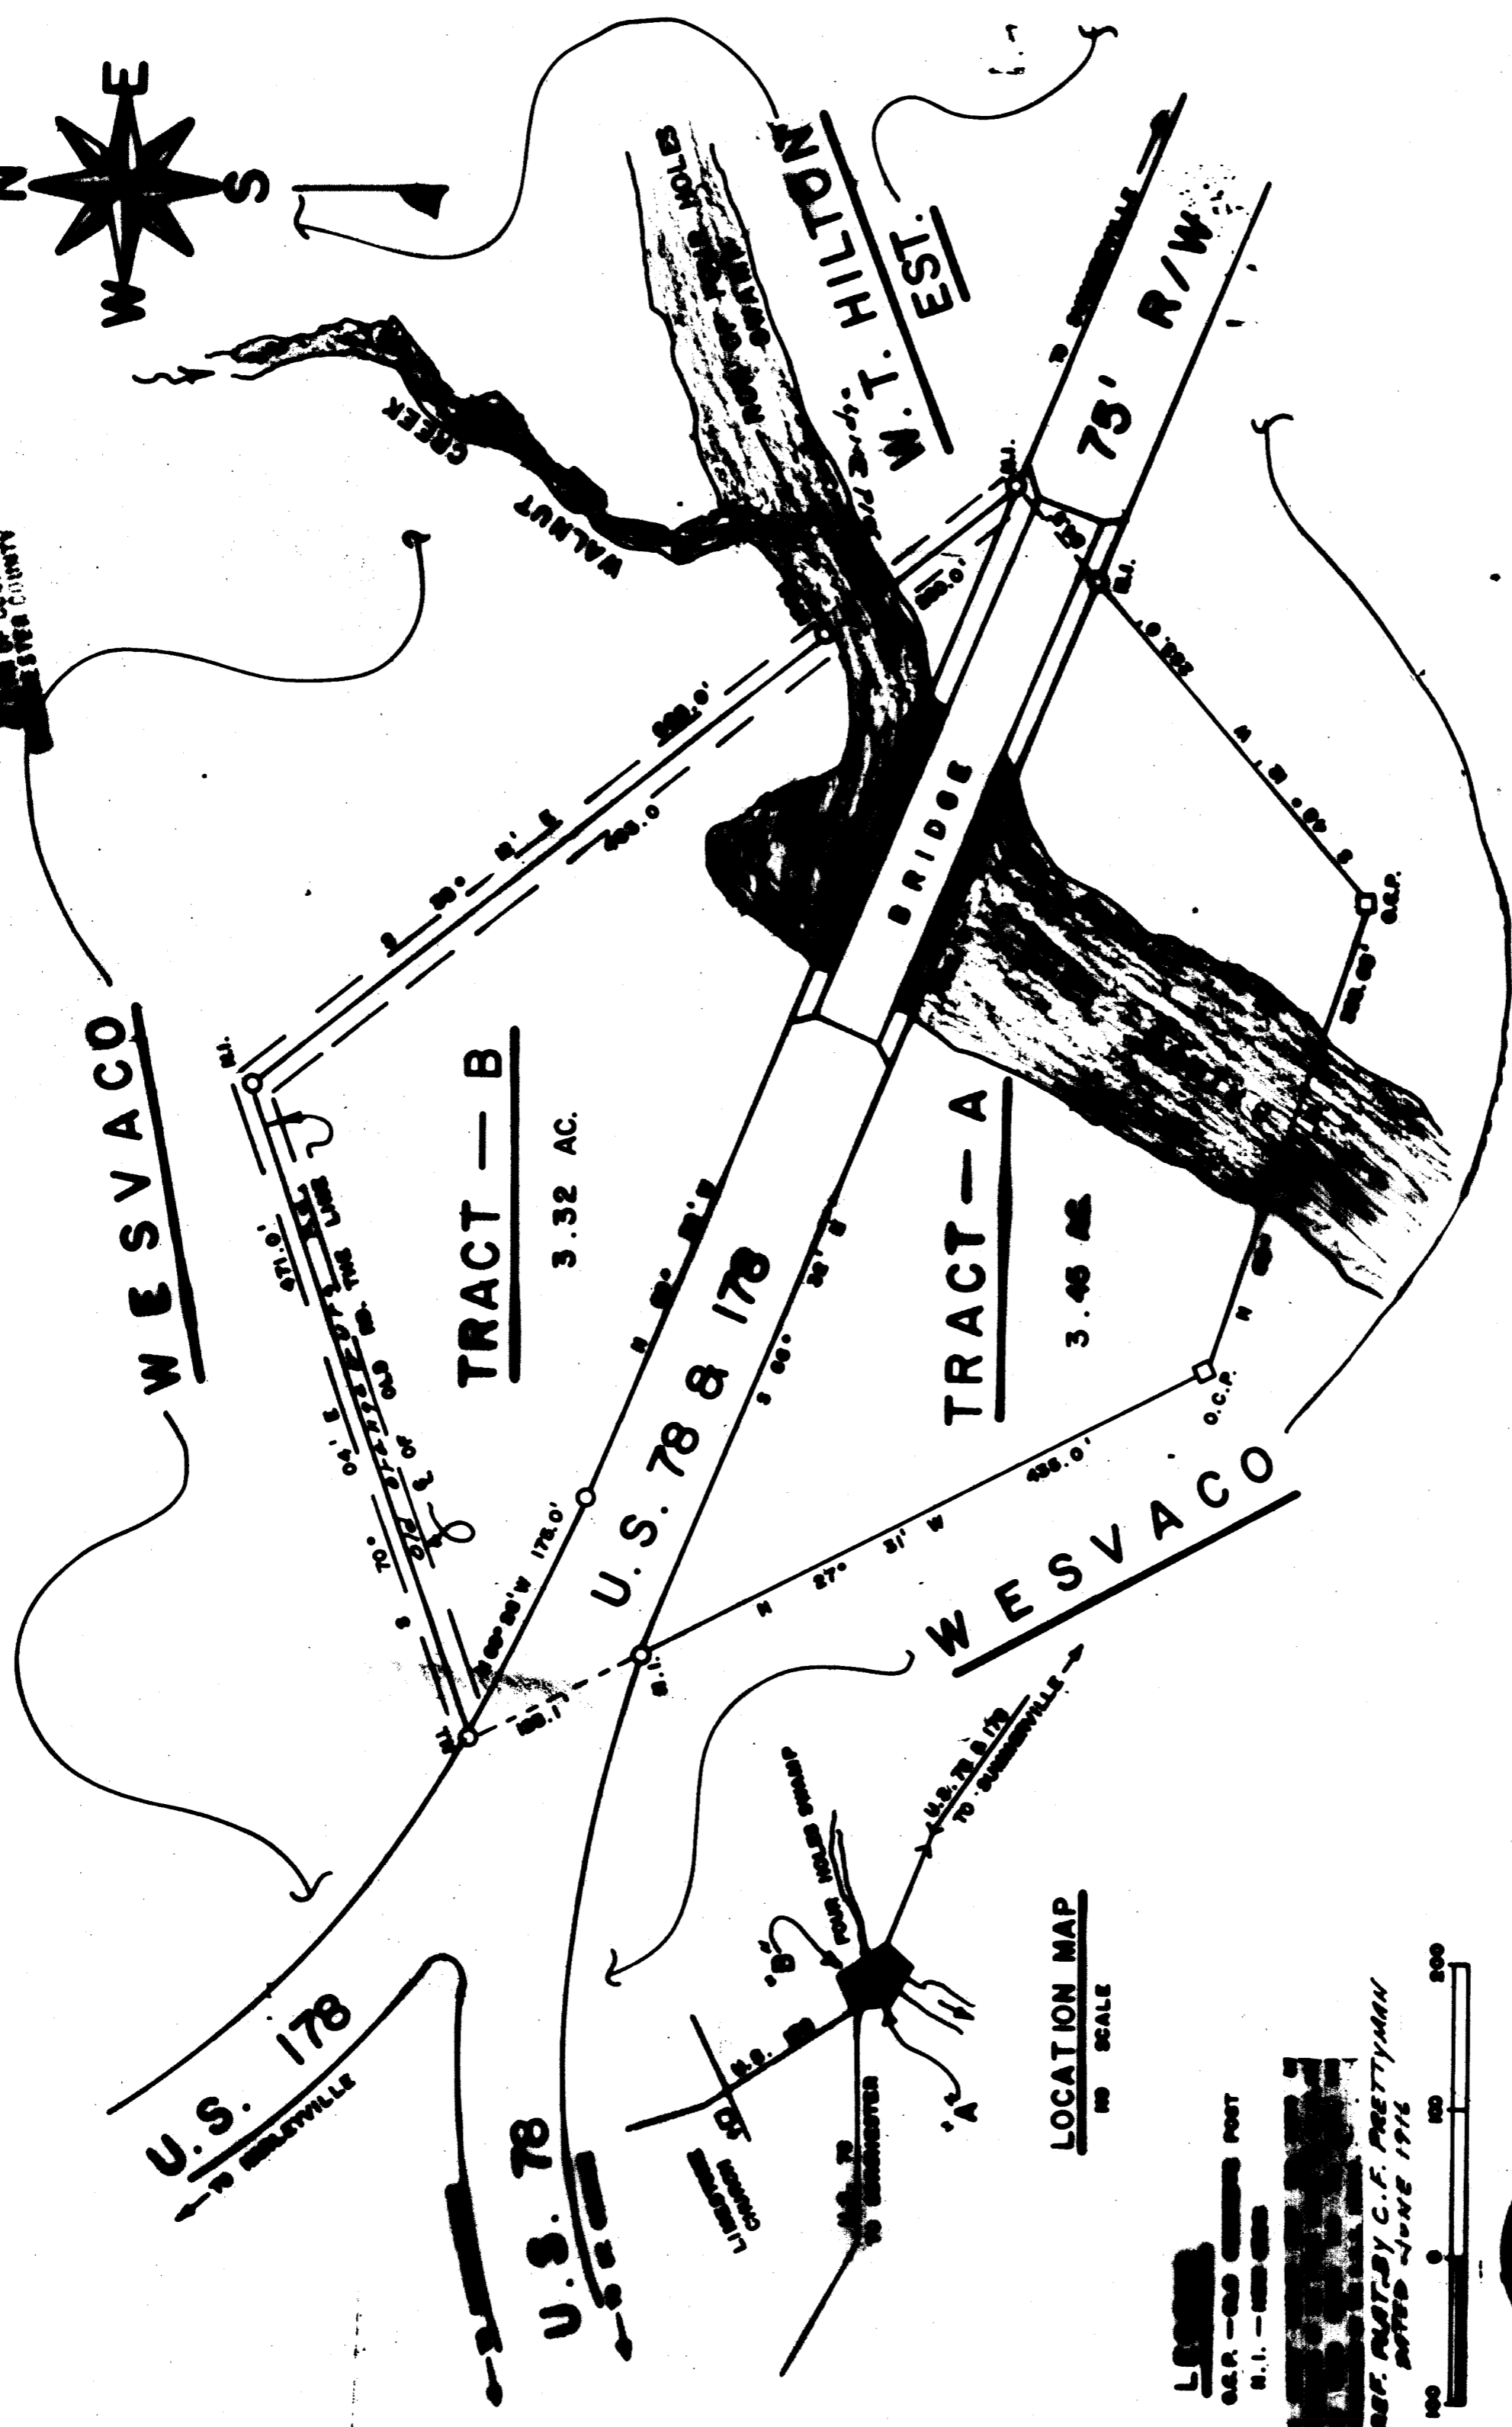

G-42
WESVACO
PLAT OF
W.T. HILTON
EST. IN
ROCHESTER COUNTY
SOUTH CAROLINA

PLAT OF 6.77 ACRES (TRACTS A & B)
PROPERTY OF W.T. HILTON EST.
ROCHESTER COUNTY, SOUTH CAROLINA

SCALE 1" = 100' SEPT. 1972 - REV. JUNE 1980
A/E/H

H. Edgerton Hilton R.L.S.

H. EDGERTON HILTON, R.L.S.
BY ORDER OF THE PLANNING COMMISSION
000 - 0000

Roche... County Planning Commission

[Signature]
PLANNING COMMISSION

LOCATION MAP
1" = 1/4 MILE

LEGEND
D.A.P. - ROAD CENTERLINE POST
S.I. - SURVEY CORNER